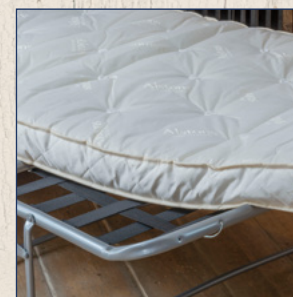

MATTRESS OPTIONS

REGAL MATTRESS

(Supplied as standard)

Single sided 'no turn' open coil spring interior mattress, including an additional top layer of foam fillings for improved levels of comfort. Hand made in the UK, tufted and covered in a woven damask ticking.

Mattress sizes:

2 seater 1800 x 1120 x 100mm
3 seater 1800 x 1320 x 100mm

POCKET MATTRESS

(Upgrade)

For the ultimate in comfort our deluxe, double sided pocket spring mattress has quilted side edges, superior fillings, handtufted felt washers and luxury ticking. Fully reversible.