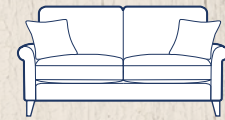

3 SEATER SOFA
(High legs only)