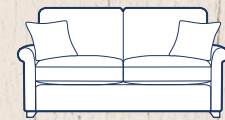

3 SEATER SOFA
(High legs only)

H 930mm | W 1680mm | D 940mm

2 SEATER SOFA
(High legs only)

H 930mm | W 1640mm | D 940mm

3 SEATER SOFABED
(Low feet only)

H 930mm | W 1860mm | D 940mm

2 SEATER SOFABED
(Low feet only)