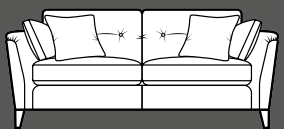

4 seater chaise sofa (reversible) in fabric 0885, large scatter cushions in 0095, chrome legs.

3 seater in fabric 0625, large scatter cushions in 0095, chrome legs.

4 seater sofa

H 960mm
W 2170mm
D 930mm

4 seater chaise sofa
(reversible)

H 960mm
W 2170mm
D 1470mm

3 seater sofa

H 960mm
W 1950mm
D 930mm

2 seater sofa

H 960mm
W 1740mm
D 930mm

Snuggler

H 960mm
W 1300mm
D 930mm

Chair

H 960mm
W 930mm
D 930mm

Swivel chair

H 970mm
W 640mm
D 860mm

Legged Ottoman

H 400mm
W 1000mm
D 570mm

Storage stool

H 410mm
W 640mm
D 580mm