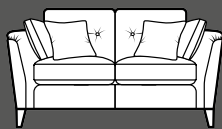

4 seater chaise sofa (reversible) in fabric 0885, large scatter cushions in 0095, chrome legs.

3 seater in fabric 0625, large scatter cushions in 0095, chrome legs.

4 seater sofa

H 960mm
W 2170mm
D 930mm

4 seater chaise sofa
(reversible)

H 960mm
W 2170mm
D 1470mm

3 seater sofa

H 960mm
W 1950mm
D 930mm

2 seater sofa

H 960mm
W 1740mm
D 930mm

Snuggler

H 960mm
W 1300mm
D 930mm

Chair

H 960mm
W 930mm
D 930mm

Swivel chair

H 970mm
W 640mm
D 860mm

Legged Ottoman

H 400mm
W 1000mm
D 570mm

Storage stool

H 410mm
W 640mm
D 580mm