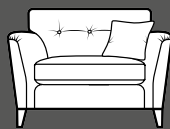

4 seater chaise sofa (reversible) in fabric 0885, large scatter cushions in 0095, chrome legs.

3 seater in fabric 0625, large scatter cushions in 0095, chrome legs.

4 seater sofa

H 960mm
W 2170mm
D 930mm

4 seater chaise sofa
(reversible)

H 960mm
W 2170mm
D 1470mm

3 seater sofa

H 960mm
W 1950mm
D 930mm

2 seater sofa

H 960mm
W 1740mm
D 930mm

Snuggler

H 960mm
W 1300mm
D 930mm

Chair

H 960mm
W 930mm
D 930mm

Swivel chair

H 970mm
W 640mm
D 860mm

Legged Ottoman

H 400mm
W 1000mm
D 570mm

Storage stool

H 410mm
W 640mm
D 580mm