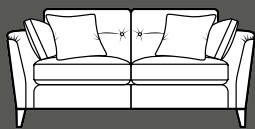

4 seater chaise sofa (reversible) in fabric 0885, large scatter cushions in 0095, chrome legs.

3 seater in fabric 0625, large scatter cushions in 0095, chrome legs.

4 seater sofa

H 960mm
W 2170mm
D 930mm

4 seater chaise sofa
(reversible)

H 960mm
W 2170mm
D 1470mm

3 seater sofa

H 960mm
W 1950mm
D 930mm

2 seater sofa

H 960mm
W 1740mm
D 930mm

Snuggler

H 960mm
W 1300mm
D 930mm

Chair

H 960mm
W 930mm
D 930mm

Swivel chair

H 970mm
W 640mm
D 860mm

Legged Ottoman

H 400mm
W 1000mm
D 570mm

Storage stool

H 410mm
W 640mm
D 580mm