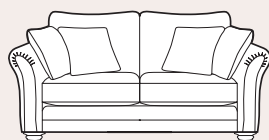

Casual living

Grand sofa in fabric 6452, large scatter cushions in 6102, lumbar cushion in 6022, smokey oak feet (AV2).

Grand sofa
H 960mm
W 2270mm
D 1010mm

3 seater sofa
H 960mm
W 2050mm
D 1010mm

2 seater sofa
H 960mm
W 1820mm
D 1010mm

Snuggler
H 960mm
W 1390mm
D 1010mm

Chair
H 960mm
W 1010mm
D 990mm

Accent chair
H 910mm
W 790mm
D 940mm

Ottoman
H 420mm
W 990mm
D 580mm

Footstool
H 380mm
W 640mm
D 580mm

Storage stool
H 410mm
W 640mm
D 580mm