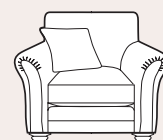

Casual living

Grand sofa in fabric 6452, large scatter cushions in 6102, lumbar cushion in 6022, smokey oak feet (AV2).

Grand sofa
H 960mm
W 2270mm
D 1010mm

3 seater sofa
H 960mm
W 2050mm
D 1010mm

2 seater sofa
H 960mm
W 1820mm
D 1010mm

Snuggler
H 960mm
W 1390mm
D 1010mm

Chair
H 960mm
W 1010mm
D 990mm

Accent chair
H 910mm
W 790mm
D 940mm

Ottoman
H 420mm
W 990mm
D 580mm

Footstool
H 380mm
W 640mm
D 580mm

Storage stool
H 410mm
W 640mm
D 580mm