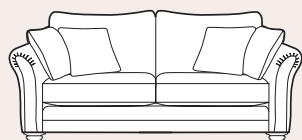

Casual living

Grand sofa in fabric 6452, large scatter cushions in 6102, lumbar cushion in 6022, smokey oak feet (AV2).

Grand sofa
H 960mm
W 2270mm
D 1010mm

3 seater sofa
H 960mm
W 2050mm
D 1010mm

2 seater sofa
H 960mm
W 1820mm
D 1010mm

Snuggler
H 960mm
W 1390mm
D 1010mm

Chair
H 960mm
W 1010mm
D 990mm

Accent chair
H 910mm
W 790mm
D 940mm

Ottoman
H 420mm
W 990mm
D 580mm

Footstool
H 380mm
W 640mm
D 580mm

Storage stool
H 410mm
W 640mm
D 580mm