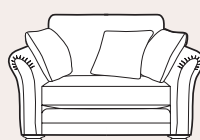

Casual living

Grand sofa in fabric 6452, large scatter cushions in 6102, lumbar cushion in 6022, smokey oak feet (AV2).

Grand sofa
H 960mm
W 2270mm
D 1010mm

3 seater sofa
H 960mm
W 2050mm
D 1010mm

2 seater sofa
H 960mm
W 1820mm
D 1010mm

Snuggler
H 960mm
W 1390mm
D 1010mm

Chair
H 960mm
W 1010mm
D 990mm

Accent chair
H 910mm
W 790mm
D 940mm

Ottoman
H 420mm
W 990mm
D 580mm

Footstool
H 380mm
W 640mm
D 580mm

Storage stool
H 410mm
W 640mm
D 580mm