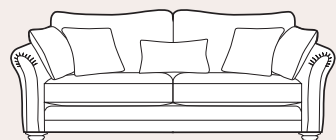

Casual living

Grand sofa in fabric 6452, large scatter cushions in 6102, lumbar cushion in 6022, smokey oak feet (AV2).

Grand sofa
H 960mm
W 2270mm
D 1010mm

3 seater sofa
H 960mm
W 2050mm
D 1010mm

2 seater sofa
H 960mm
W 1820mm
D 1010mm

Snuggler
H 960mm
W 1390mm
D 1010mm

Chair
H 960mm
W 1010mm
D 990mm

Accent chair
H 910mm
W 790mm
D 940mm

Ottoman
H 420mm
W 990mm
D 580mm

Footstool
H 380mm
W 640mm
D 580mm

Storage stool
H 410mm
W 640mm
D 580mm