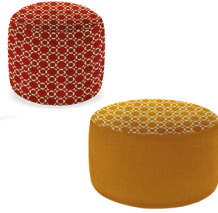

FOOTSTOOL RANGE

Donegal Footstools

Small Donegal
H40 x W70 x D45cm

Large Donegal
H40 x W150 x D45cm

Flynn Footstool

Flynn
H41 x W75 x D75cm

Conway Footstools

Small Conway
H46 x D52cm

Large Conway
H46 x D78cm

Daisy Footstools

Small Daisy
H45 x W52 x D52cm

Large Daisy
H35 x W73 x D73cm

FABRIC LOCATION GUIDE:

Donegal Footstools

Flynn Footstool

Conway Footstools

Daisy Footstools

Fabric 1
(Plain)

Fabric 2
(Pattern)

Alternatively you are able to choose either a single plain or pattern all over.

FOOT FINISHES:

Select your perfect foot finish

Smoked
Oak

Weathered
Oak