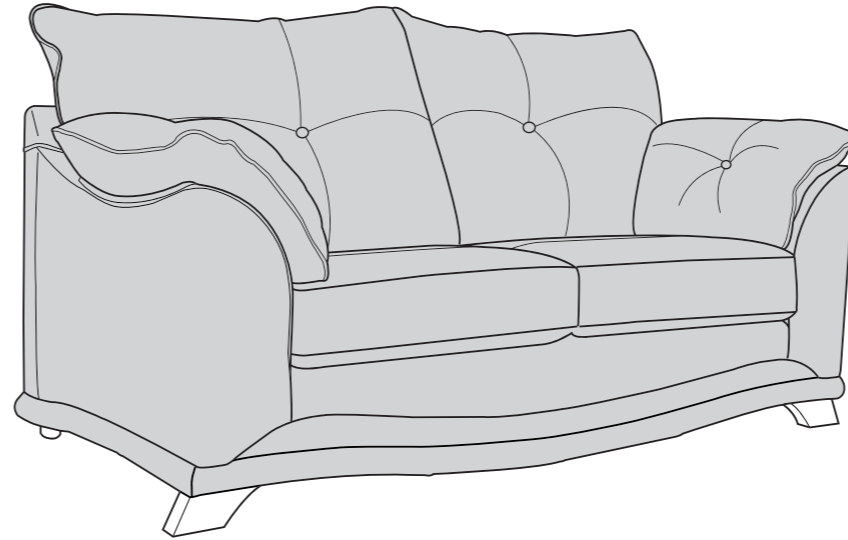

Cover 1:
Titus Truffle

Beech Feet

Nicole Collection

Colours represented are to be used as a guide only.
Please refer to manufacturers swatch for a more accurate colour match.

Please note that colour shadings can vary slightly from each roll of fabric.
We cannot guarantee a precise match to these samples or between cut lengths and upholstered goods.

Extra Flex[®]
Soft, Supportive Seating

16/06/2022

NICOLE COVER GUIDE: STANDARD BACK ONLY

Please use this guide when ordering the following pieces to clarify cover options.

STANDARD BACK

3 Seater Sofa (3ST)

2 Seater Sofa (2ST)

Arm Chair (1ST)

APPROVED MEMBER

NICOLE DIMENSIONS (CM)

AVAILABLE PIECES	HEIGHT 1	WIDTH 2	DEPTH 3	SEAT HEIGHT 4	SEAT DEPTH (STD) 5	SEAT WIDTH 6	ACCESS DIAGONAL 7	WEIGHT (KG)
3 SEATER SOFA	88	209	102	53	55	140	227	62
2 SEATER SOFA	88	172	102	53	55	100	194	54.5
ARM CHAIR	88	108	102	53	55	38	142	68