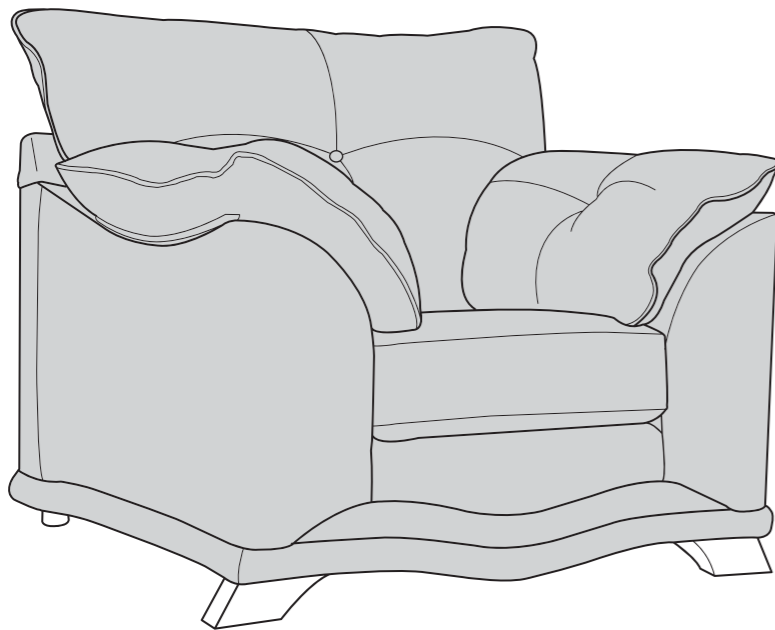

Cover 1:
Titus Truffle

Beech Feet

Nicole Collection

Colours represented are to be used as a guide only.
Please refer to manufacturers swatch for a more accurate colour match.

Please note that colour shadings can vary slightly from each roll of fabric.
We cannot guarantee a precise match to these samples or between cut lengths and upholstered goods.

Extra Flex[®]
Soft, Supportive Seating

16/06/2022

NICOLE COVER GUIDE: STANDARD BACK ONLY

Please use this guide when ordering the following pieces to clarify cover options.

STANDARD BACK

3 Seater Sofa (3ST)

2 Seater Sofa (2ST)

Arm Chair (1ST)

APPROVED MEMBER

NICOLE DIMENSIONS (CM)

AVAILABLE PIECES	HEIGHT 1	WIDTH 2	DEPTH 3	SEAT HEIGHT 4	SEAT DEPTH (STD) 5	SEAT WIDTH 6	ACCESS DIAGONAL 7	WEIGHT (KG)
3 SEATER SOFA	88	209	102	53	55	140	227	62
2 SEATER SOFA	88	172	102	53	55	100	194	54.5
ARM CHAIR	88	108	102	53	55	38	142	68