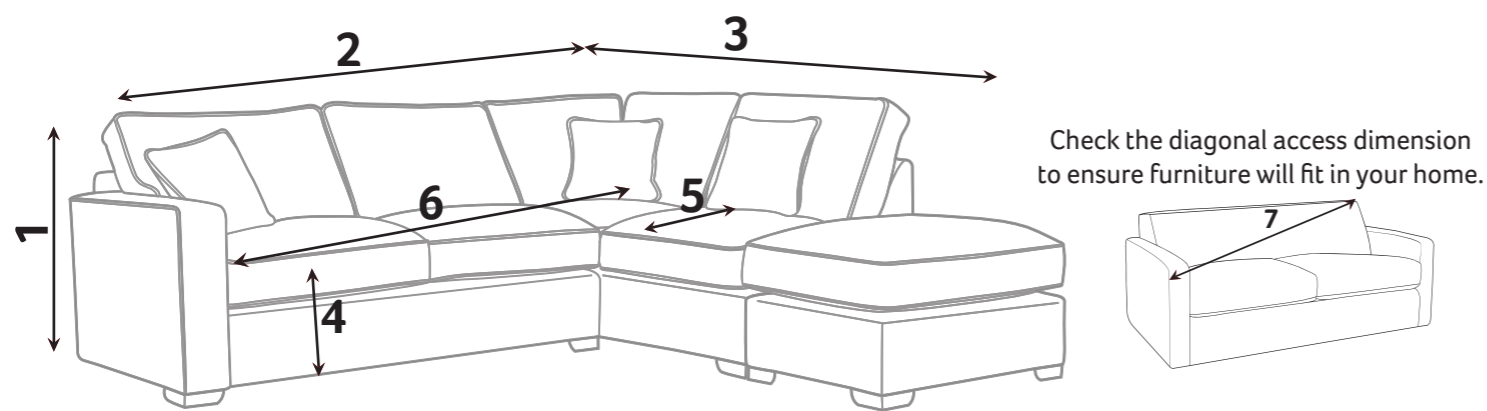

2 Seater Sofa (2ST)

Arm Chair (1ST)

APPROVED MEMBER

NICOLE DIMENSIONS (CM)

AVAILABLE PIECES	HEIGHT 1	WIDTH 2	DEPTH 3	SEAT HEIGHT 4	SEAT DEPTH (STD) 5	SEAT WIDTH 6	ACCESS DIAGONAL 7	WEIGHT (KG)
3 SEATER SOFA	88	209	102	53	55	140	227	62
2 SEATER SOFA	88	172	102	53	55	100	194	54.5
ARM CHAIR	88	108	102	53	55	38	142	68

* Elasticated back webbing.

DIMENSION GUIDE

- 1 - HEIGHT
- 3 - DEPTH
- 5 - SEAT DEPTH (STD & PILLOW)
- 7 - DIAGONAL ACCESS
- 2 - WIDTH
- 4 - SEAT HEIGHT
- 6 - SEAT WIDTH

Illustrations used for reference only.