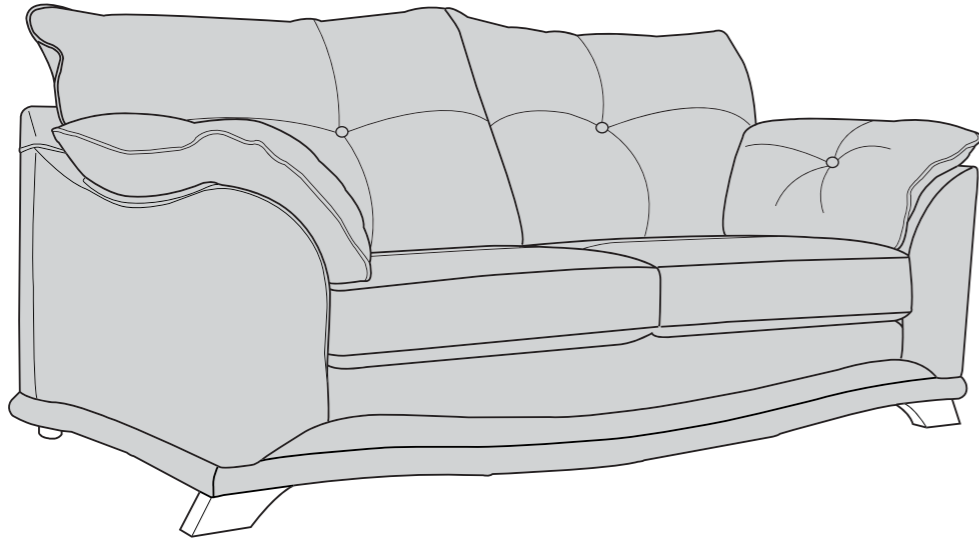

Cover 1:
Titus Truffle

Beech Feet

Nicole Collection

Colours represented are to be used as a guide only.
Please refer to manufacturers swatch for a more accurate colour match.

Please note that colour shadings can vary slightly from each roll of fabric.
We cannot guarantee a precise match to these samples or between cut lengths and upholstered goods.

Extra Flex[®]
Soft, Supportive Seating

16/06/2022

NICOLE COVER GUIDE: STANDARD BACK ONLY

Please use this guide when ordering the following pieces to clarify cover options.

STANDARD BACK

3 Seater Sofa (3ST)

2 Seater Sofa (2ST)

Arm Chair (1ST)

APPROVED MEMBER

NICOLE DIMENSIONS (CM)

AVAILABLE PIECES	HEIGHT 1	WIDTH 2	DEPTH 3	SEAT HEIGHT 4	SEAT DEPTH (STD) 5	SEAT WIDTH 6	ACCESS DIAGONAL 7	WEIGHT (KG)
3 SEATER SOFA	88	209	102	53	55	140	227	62
2 SEATER SOFA	88	172	102	53	55	100	194	54.5
ARM CHAIR	88	108	102	53	55	38	142	68