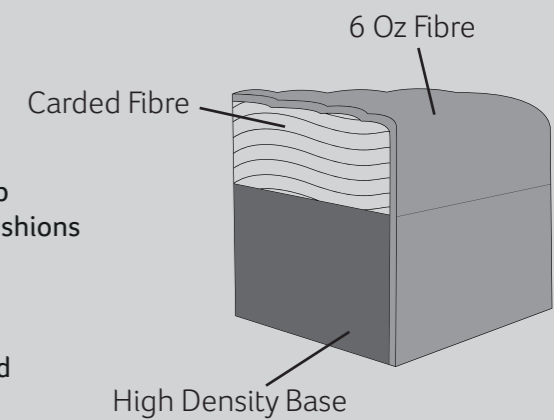

CARE GUIDE

Extraflex seat cushions should be plumped up on a regular basis to help maintain the aesthetical appeal of your upholstery, the plumping of cushions is essential to help retain the comfort and softness of any piece of upholstered furniture.

To improve the longevity of your hand-made furniture, we recommend rotating cushions (where applicable).

For further information on maintaining your furniture please refer to the care guide located under the seat platform.