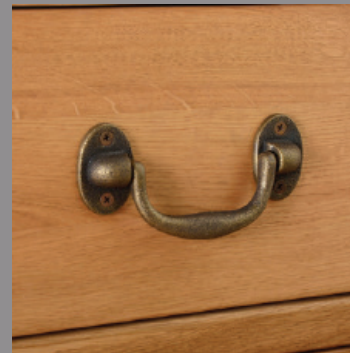

H 1150mm
W 1043mm / 1500mm / 1650mm
L 2130mm / 2130mm / 2195mm

Blanket Box

H 505mm
W 1000mm
D 500mm

- Crafted from North American White Oak
- Made using traditional construction techniques
- Dovetailed drawers
- Classic metal drop handles
- Finished in a modern attractive wax
- Also available in dining, living and office.