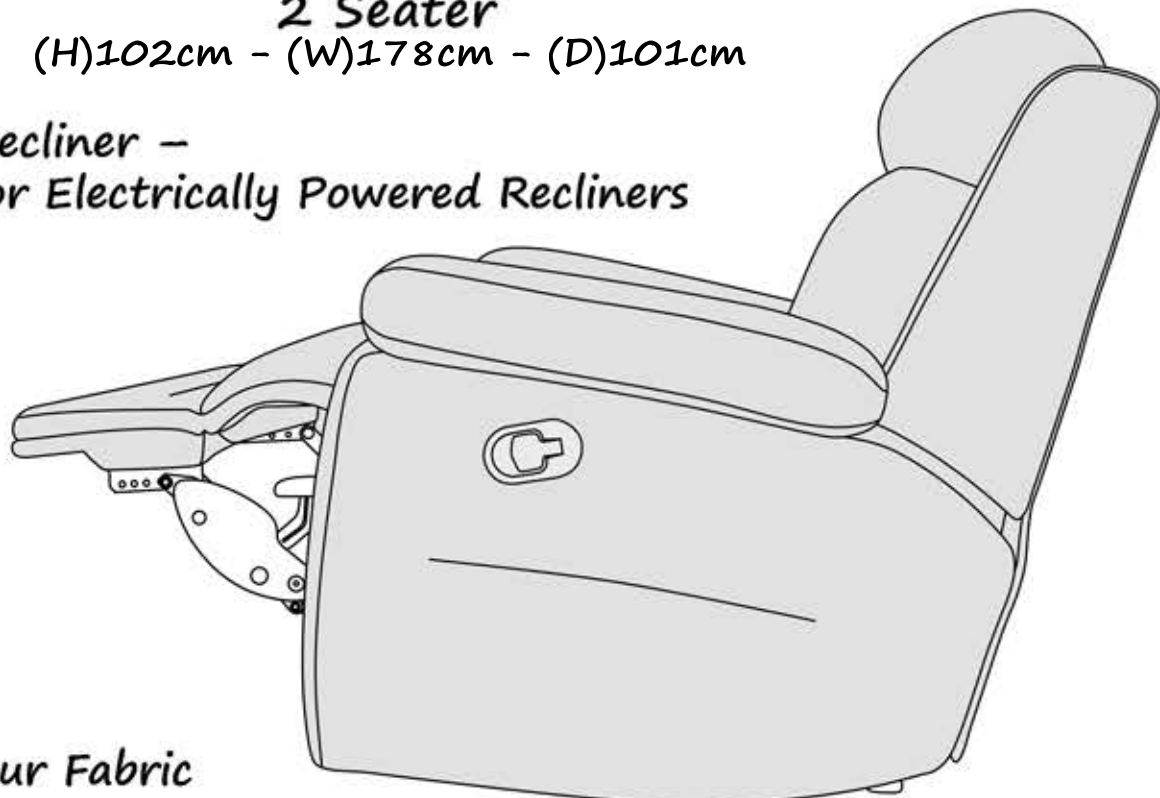

STEP ONE - Chose Your Sofa Size

3 Seater
(H)102CM - (W)230CM - (D)101CM

2 Seater
(H)102cm - (W)178cm - (D)101cm

Fibre Filled
Back Cushions
and Arm Pads for
Added Comfort

**STEP TWO Choose Standard or Recliner -
All Sizes Available as Standard Sofas, Manual Recliners or Electrically Powered Recliners**

STEP THREE - Choose Your Fabric

Fixed Seat and Back
Cushions for Low
Maintenance

Snuggler
(H)102CM - (W)139CM - (D)101CM

High Quality
Resilient Foam Seat Cushions

Chair
(H)102CM - (W)114CM - (D)101CM