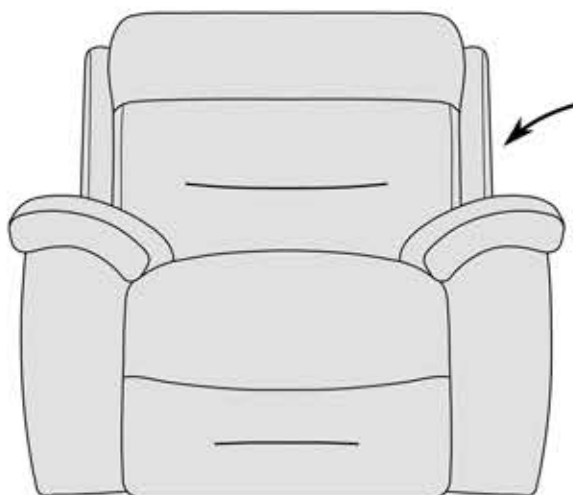

STEP ONE - Chose Your Sofa Size

3 Seater
(H)102CM - (W)230CM - (D)101CM

2 Seater
(H)102cm - (W)178cm - (D)101cm

Fibre Filled
Back Cushions
and Arm Pads for
Added Comfort

**STEP TWO Choose Standard or Recliner -
All Sizes Available as Standard Sofas, Manual Recliners or Electrically Powered Recliners**

STEP THREE - Choose Your Fabric

Fixed Seat and Back
Cushions for Low
Maintenance

Snuggler
(H)102CM - (W)139CM - (D)101CM

High Quality
Resilient Foam Seat Cushions

Chair
(H)102CM - (W)114CM - (D)101CM