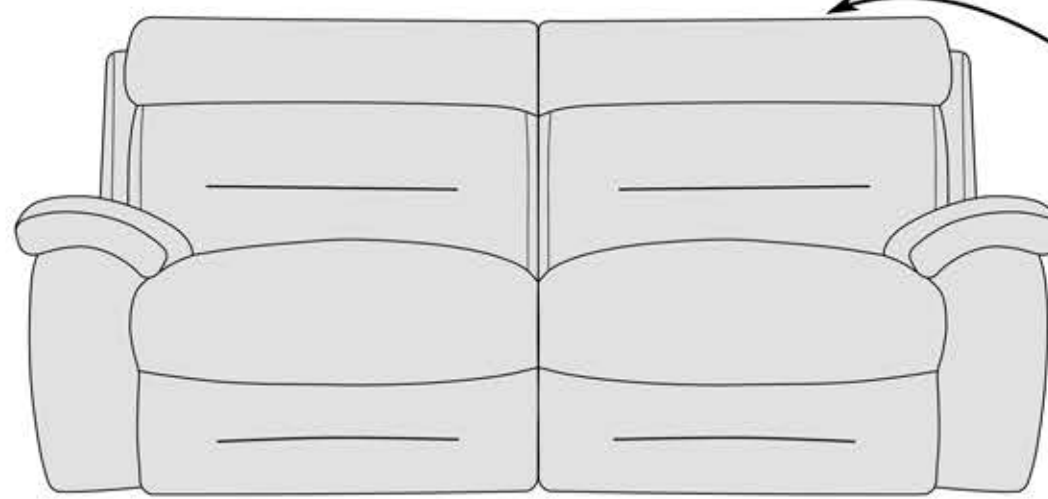

STEP ONE - Chose Your Sofa Size

3 Seater
(H)102CM - (W)230CM - (D)101CM

2 Seater
(H)102cm - (W)178cm - (D)101cm

Fibre Filled
Back Cushions
and Arm Pads for
Added Comfort

**STEP TWO Choose Standard or Recliner -
All Sizes Available as Standard Sofas, Manual Recliners or Electrically Powered Recliners**

STEP THREE - Choose Your Fabric

Fixed Seat and Back
Cushions for Low
Maintenance

Snuggler
(H)102CM - (W)139CM - (D)101CM

High Quality
Resilient Foam Seat Cushions

Chair
(H)102CM - (W)114CM - (D)101CM