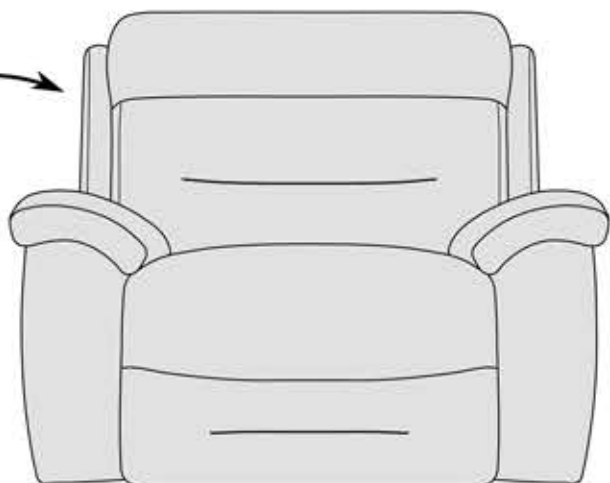

STEP ONE - Chose Your Sofa Size

3 Seater
(H)102CM - (W)230CM - (D)101CM

2 Seater
(H)102cm - (W)178cm - (D)101cm

Fibre Filled
Back Cushions
and Arm Pads for
Added Comfort

**STEP TWO Choose Standard or Recliner -
All Sizes Available as Standard Sofas, Manual Recliners or Electrically Powered Recliners**

STEP THREE - Choose Your Fabric

Fixed Seat and Back
Cushions for Low
Maintenance

Snuggler
(H)102CM - (W)139CM - (D)101CM

High Quality
Resilient Foam Seat Cushions

Chair
(H)102CM - (W)114CM - (D)101CM