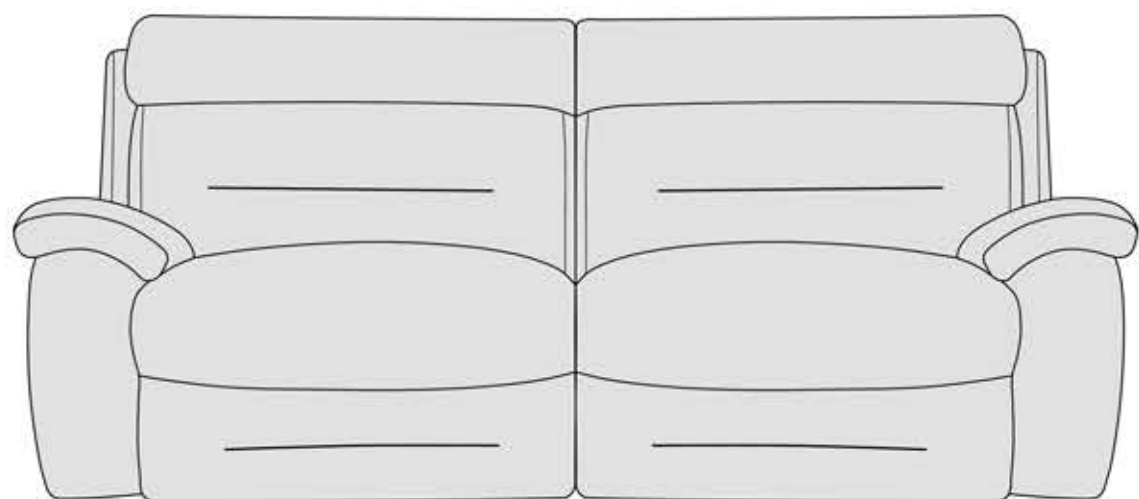

STEP ONE - Chose Your Sofa Size

3 Seater
(H)102CM - (W)230CM - (D)101CM

2 Seater
(H)102cm - (W)178cm - (D)101cm

Fibre Filled
Back Cushions
and Arm Pads for
Added Comfort

**STEP TWO Choose Standard or Recliner -
All Sizes Available as Standard Sofas, Manual Recliners or Electrically Powered Recliners**

STEP THREE - Choose Your Fabric

Fixed Seat and Back
Cushions for Low
Maintenance

Snuggler
(H)102CM - (W)139CM - (D)101CM

High Quality
Resilient Foam Seat Cushions

Chair
(H)102CM - (W)114CM - (D)101CM