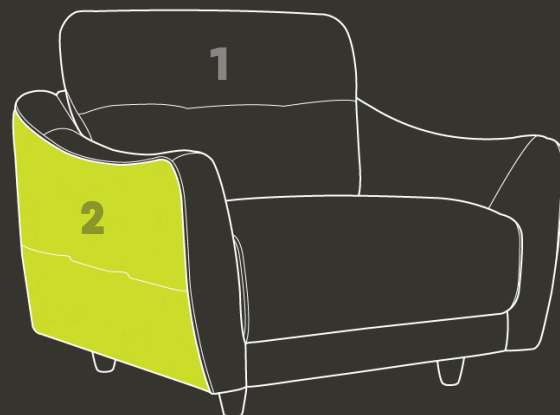

CREATED WITH PERSONALITY.
DESIGNED FOR LIFE.

Jay Blades

JAY BLADES X G PLAN FABRIC STORY.

Each Jay Blades model comes in the following options:

Option 1. Fabric All-Over (plain or accent)

Option 2. Two Fabric Story 1 2

Option 3. Leather All-Over

For Albion's Two Fabric Story, please see below:

ALBION.

Grand Sofa

Large Sofa

Snuggler

Chair

	HEIGHT	DEPTH	WIDTH	SEAT HEIGHT	SEAT DEPTH	SEAT WIDTH
Grand Sofa	990mm	1000mm	2185mm	470mm	630mm	1850mm
Large Sofa	990mm	1000mm	1785mm	470mm	630mm	1450mm
Snuggler	990mm	1000mm	1270mm	470mm	630mm	935mm
Chair	990mm	1000mm	1070mm	470mm	630mm	735mm

All measurements are approximate and relate to the overall size of the item including soft arm cushions where fitted and back cushions. All units feature the Jay Blades signature pink panel on RHF side of the inside back. All units come with a Jay Blades branded badge. Available in a range of Fabrics, Leathers & Accent Fabrics. All Units are available in one Fabric or Leather as well as a Two Fabric Story option. All units are supplied with a wooden plinth and wooden feet as standard. Wooden plinths and wooden feet come in Ebony as standard. Seat cushions are a fixed-type. Scatter cushions are available at extra cost. Back cushions are made using 100% recyclable polyester fibre from recycled plastic waste.