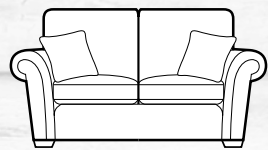

3 Seater Sofa/Sofabed

H 970mm  
W 2120mm  
D 960mm

2 Seater Sofa/Sofabed

H 970mm  
W 1920mm  
D 960mm

2/3 Seater Sofabed

Two fold slatted and webbed metal action. Depth open 2280mm

Snuggler

H 970mm  
W 1480mm  
D 960mm

**Pocket Mattress**  
(Upgrade)  
For the ultimate in comfort our deluxe, double sided pocket spring mattress has quilted side edges, superior fillings, handtufted felt washers and luxury ticking. Fully reversible.  
Mattress sizes:  
2 seater 1800 x 1150 x 100mm  
3 seater 1800 x 1350 x 100mm