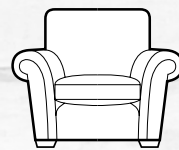

3 Seater Sofa/Sofabed

H 970mm  
W 2120mm  
D 960mm

2 Seater Sofa/Sofabed

H 970mm  
W 1920mm  
D 960mm

2/3 Seater Sofabed

Two fold slatted and webbed metal action. Depth open 2280mm

Snuggler

H 970mm  
W 1480mm  
D 960mm

Chair

H 1000mm  
W 1010mm  
D 960mm

Accent Chair

H 900mm  
W 850mm  
D 920mm

Ottoman

H 420mm  
W 990mm  
D 580mm

Storage Stool

H 410mm  
W 640mm  
D 580mm