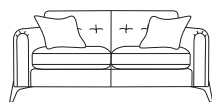

Grand sofa  
H 970mm  
W 2280mm  
D 1000mm

3 seater sofa  
H 970mm  
W 2050mm  
D 1000mm

2 seater sofa  
H 970mm  
W 1840mm  
D 1000mm

Snuggler  
H 970mm  
W 1410mm  
D 1000mm

Chair  
H 970mm  
W 1040mm  
D 940mm

Swivel chair  
H 880mm  
W 840mm  
D 860mm

Oval legged ottoman  
H 400mm  
W 1000mm  
D 570mm

Storage Stool  
H 410 mm  
W 640 mm  
D 580 mm

Footstool  
H 380 mm  
W 640 mm  
D 580 mm

Including height adjustable headrest