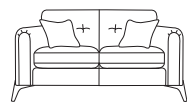

Grand sofa  
H 970mm  
W 2280mm  
D 1000mm

3 seater sofa  
H 970mm  
W 2050mm  
D 1000mm

2 seater sofa  
H 970mm  
W 1840mm  
D 1000mm

Snuggler  
H 970mm  
W 1410mm  
D 1000mm

Chair  
H 970mm  
W 1040mm  
D 940mm

Swivel chair  
H 880mm  
W 840mm  
D 860mm

Oval legged ottoman  
H 400mm  
W 1000mm  
D 570mm

Storage Stool  
H 410 mm  
W 640 mm  
D 580 mm

Footstool  
H 380 mm  
W 640 mm  
D 580 mm

Including height adjustable headrest