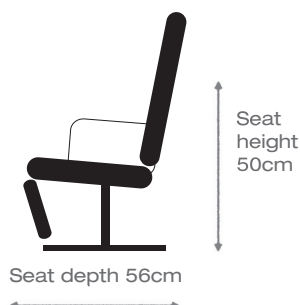

### SMALL

W: 72 x D: 84 x H: 111 cm

### MEDIUM

W: 72 x D: 86 x H: 113 cm

### LARGE

W: 72 x D: 88 x H: 117 cm

For more detailed information and prices please contact your local stockist.

AZU/R 06/20