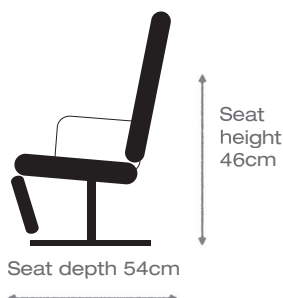

## 15 different options. 1 price!

### SMALL

W: 72 x D: 84 x H: 111 cm

### MEDIUM

W: 72 x D: 86 x H: 113 cm

### LARGE

W: 72 x D: 88 x H: 117 cm

For more detailed information and prices please contact your local stockist.

AZU/R 06/20