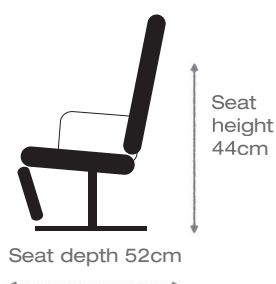

Leather shown: 24 Longru Azuro

- Two seat options - soft or medium
- Wide choice of leather colours / quality and fabric
- Three sizes of chair
- Five designs of base
- Reclines and swivels
- Integrated footrests
- Matching sofas available - Azure 4080 / 81
- Individually adjustable headrest
- Wooden base - in beech 43
- Upgrade your chair from manual to power - optional extra Triple motor - Triple motor lift & rise Battery power pack option also available

### SMALL

W: 72 x D: 84 x H: 111 cm

### MEDIUM

W: 72 x D: 86 x H: 113 cm

### LARGE

W: 72 x D: 88 x H: 117 cm

For more detailed information and prices please contact your local stockist.

AZU/R 06/20