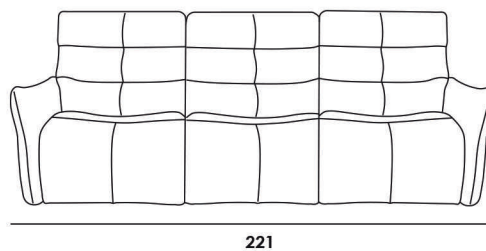

# Model **5275 NUVOLA**

**Carcass:** spruce, chipboard and multilayer panels

**Springing:** polypropylene and natural elastic belts on back and rings on seats

**Padding:** stress-resistant poldensities

**Seat cushions:** stress-resistant polyurethane density 35SCMHR COMFORT covered with Dacron hollow soft polyester fibre

**Back cushions:** Microfibre.

**Arms:** stress-resistant polyurethane density 45CM covered with Dacron hollow soft polyester fibre

**Plastic feet:** 2 cm

**Seat width : 85 cm**

Code 90  
Sofa 2 relax

Code 09  
Sofa

**Seat width : 61 cm**

Code 37  
Large sofa 2 relax

Code 64  
Large sofa

Code 42  
Loveseat 2 relax

Code 05  
Loveseat

Code 36  
Recliner Chair

Code 03  
Armchair