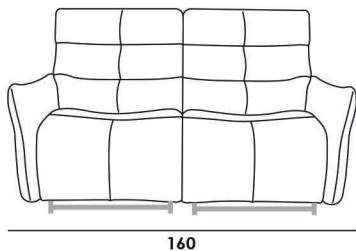

# Model **5275 NUVOLA**

**Carcass:** spruce, chipboard and multilayer panels

**Springing:** polypropylene and natural elastic belts on back and rings on seats

**Padding:** stress-resistant poldensities

**Seat cushions:** stress-resistant polyurethane density 35SCMHR COMFORT covered with Dacron hollow soft polyester fibre

**Back cushions:** Microfibre.

**Arms:** stress-resistant polyurethane density 45CM covered with Dacron hollow soft polyester fibre

**Plastic feet:** 2 cm

**Seat width : 85 cm**

Code 90  
Sofa 2 relax

Code 09  
Sofa

**Seat width : 61 cm**

Code 37  
Large sofa 2 relax

Code 64  
Large sofa

Code 42  
Loveseat 2 relax

Code 05  
Loveseat

Code 36  
Recliner Chair

Code 03  
Armchair