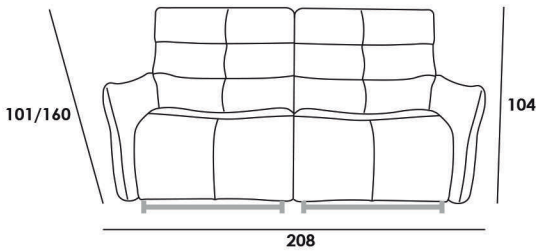

# Model **5275 NUVOLA**

**Carcass:** spruce, chipboard and multilayer panels

**Springing:** polypropylene and natural elastic belts on back and rings on seats

**Padding:** stress-resistant poldensities

**Seat cushions:** stress-resistant polyurethane density 35SCMHR COMFORT covered with Dacron hollow soft polyester fibre

**Back cushions:** Microfibre.

**Arms:** stress-resistant polyurethane density 45CM covered with Dacron hollow soft polyester fibre

**Plastic feet:** 2 cm

**Seat width : 85 cm**

Code 90  
Sofa 2 relax

Code 09  
Sofa

**Seat width : 61 cm**

Code 37  
Large sofa 2 relax

Code 64  
Large sofa

Code 42  
Loveseat 2 relax

Code 05  
Loveseat

Code 36  
Recliner Chair

Code 03  
Armchair