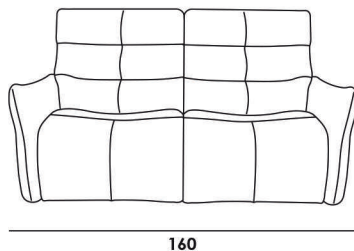

# Model **5275 NUVOLA**

**Carcass:** spruce, chipboard and multilayer panels

**Springing:** polypropylene and natural elastic belts on back and rings on seats

**Padding:** stress-resistant poldensities

**Seat cushions:** stress-resistant polyurethane density 35SCMHR COMFORT covered with Dacron hollow soft polyester fibre

**Back cushions:** Microfibre.

**Arms:** stress-resistant polyurethane density 45CM covered with Dacron hollow soft polyester fibre

**Plastic feet:** 2 cm

**Seat width : 85 cm**

Code 90  
Sofa 2 relax

Code 09  
Sofa

**Seat width : 61 cm**

Code 37  
Large sofa 2 relax

Code 64  
Large sofa

Code 42  
Loveseat 2 relax

Code 05  
Loveseat

Code 36  
Recliner Chair

Code 03  
Armchair