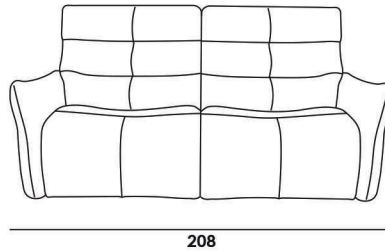

# Model **5275 NUVOLA**

**Carcass:** spruce, chipboard and multilayer panels

**Springing:** polypropylene and natural elastic belts on back and rings on seats

**Padding:** stress-resistant poldensities

**Seat cushions:** stress-resistant polyurethane density 35SCMHR COMFORT covered with Dacron hollow soft polyester fibre

**Back cushions:** Microfibre.

**Arms:** stress-resistant polyurethane density 45CM covered with Dacron hollow soft polyester fibre

**Plastic feet:** 2 cm

**Seat width : 85 cm**

Code 90  
Sofa 2 relax

Code 09  
Sofa

**Seat width : 61 cm**

Code 37  
Large sofa 2 relax

Code 64  
Large sofa

Code 42  
Loveseat 2 relax

Code 05  
Loveseat

Code 36  
Recliner Chair

Code 03  
Armchair