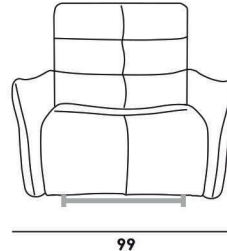

# Model **5275 NUVOLA**

**Carcass:** spruce, chipboard and multilayer panels

**Springing:** polypropylene and natural elastic belts on back and rings on seats

**Padding:** stress-resistant poldensities

**Seat cushions:** stress-resistant polyurethane density 35SCMHR COMFORT covered with Dacron hollow soft polyester fibre

**Back cushions:** Microfibre.

**Arms:** stress-resistant polyurethane density 45CM covered with Dacron hollow soft polyester fibre

**Plastic feet:** 2 cm

**Seat width : 85 cm**

Code 90  
Sofa 2 relax

Code 09  
Sofa

**Seat width : 61 cm**

Code 37  
Large sofa 2 relax

Code 64  
Large sofa

Code 42  
Loveseat 2 relax

Code 05  
Loveseat

Code 36  
Recliner Chair

Code 03  
Armchair