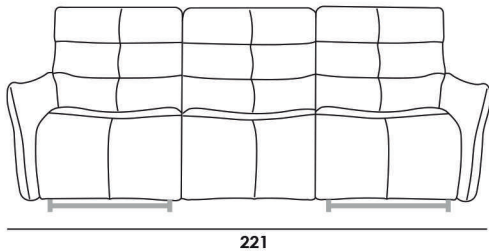

# Model **5275 NUVOLA**

**Carcass:** spruce, chipboard and multilayer panels

**Springing:** polypropylene and natural elastic belts on back and rings on seats

**Padding:** stress-resistant poldensities

**Seat cushions:** stress-resistant polyurethane density 35SCMHR COMFORT covered with Dacron hollow soft polyester fibre

**Back cushions:** Microfibre.

**Arms:** stress-resistant polyurethane density 45CM covered with Dacron hollow soft polyester fibre

**Plastic feet:** 2 cm

**Seat width : 85 cm**

Code 90  
Sofa 2 relax

Code 09  
Sofa

**Seat width : 61 cm**

Code 37  
Large sofa 2 relax

Code 64  
Large sofa

Code 42  
Loveseat 2 relax

Code 05  
Loveseat

Code 36  
Recliner Chair

Code 03  
Armchair