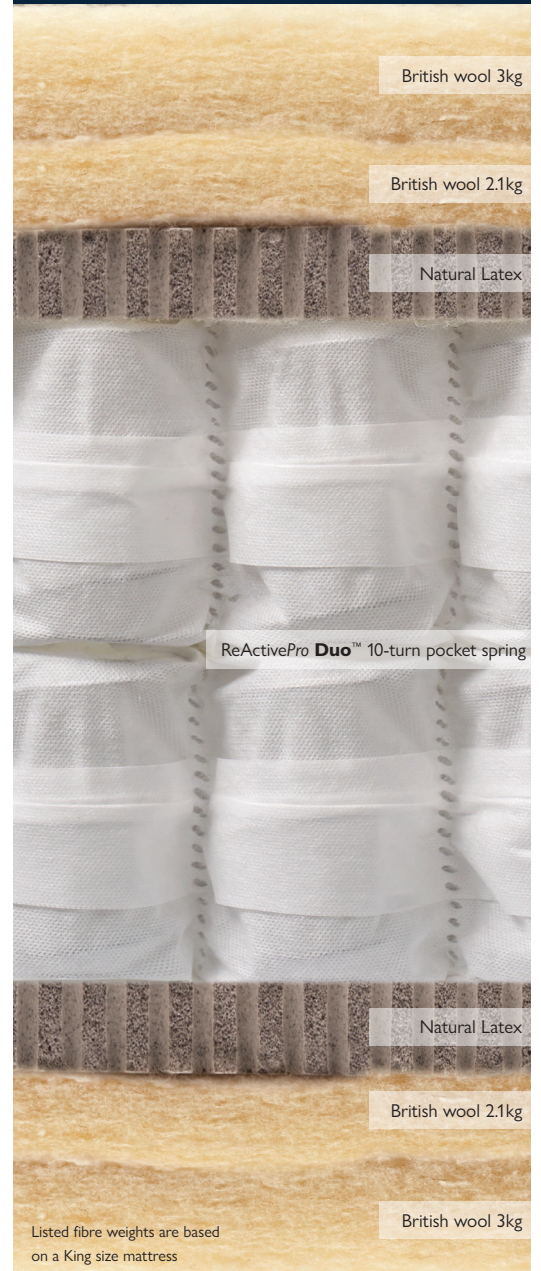

Handmade in
Buckinghamshire
with a 10 year guarantee

HYPNOS
THE MOST COMFORTABLE BEDS IN THE WORLD