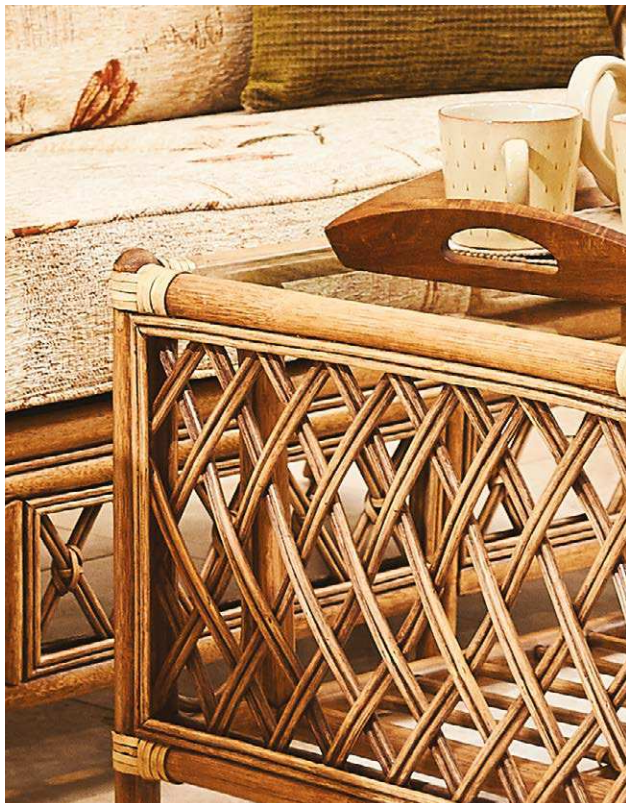

RENO

Oozing tradition, Reno has all the elements of a stalwart design with beautifully crafted elements that appeal to many. Reno has several seating options which includes an ever-popular swivel rocker armchair and there's also a choice of accessories. If you are looking for a taste of colonial living then Reno is an excellent contender.

UK manufactured
cushions

Handmade
frames

2 year warranty

Toughened glass

Sustainable

Galvanised steel
sprung bases

Shown in Rochelle (Grade B fabric)
with Rocco Green scatter cushions.

Chair and Sofa shown in Augusta (Grade C fabric) with Augusta and Springfield scatter cushions.

Swivel Rocker and Footstool shown in Springfield (Grade C fabric) with Augusta scatter cushion.