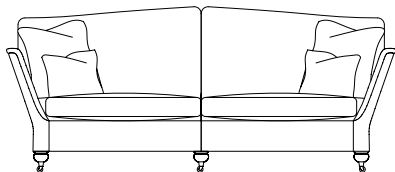

RUSKIN

Large Sofa
96H x 225W x 100D cms