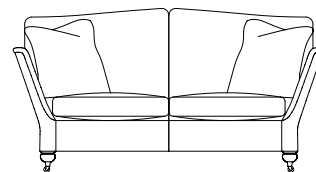

Small Sofa
96H x 180W x 100D cms