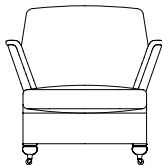

Chair
96H x 92W x 98D cms

Standard Specifications

- Available in leather or soft cover
- Hardwood frame, coil sprung seat with sprung edge and serpentine sprung back
- Seat filling - fibre
- Back & scatter filling - fibre
- Solid brass castors at front
- Wood finish - mahogany
- Feature cording (see options)
- Storage box has a hinged top with stay
- Scatters - Large: 2 large & 2 small; Medium & Small: 2 large

Optional Specifications

- Seat filling - Duraluxe, Supawrap (foam core with fibre wrap)*, Featherlux (foam core with duck feather wrap)* or duck feather and down*
- Choose from our range of metal finishes
- Choose from our range of wood finishes
- Available with castorless leg
- Protective arm throws (fabric only)*
- Available with hand sewn valance*
- Available with removable back leg (turned leg only)*

*Denotes chargeable option