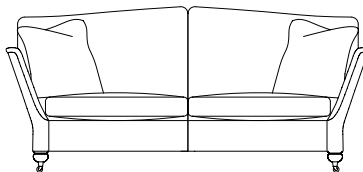

Medium Sofa
96H x 210W x 100D cms