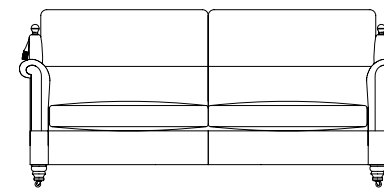

# SOUTHSEA

Large 3 Cushion Sofa  
105H x 227W x 107D cms

Minor Large 3 Cushion Sofa  
101H x 221W x 99D cms

Large 2 Cushion Sofa  
105H x 227W x 107D cms

Minor Large 2 Cushion Sofa  
101H x 221W x 99D cms

Medium Sofa  
105H x 200W x 107D cms

Minor Medium Sofa  
101H x 194W x 99D cms

Small Sofa  
105H x 166W x 107D cms

Minor Small Sofa  
101H x 160W x 99D cms

Chair  
105H x 100W x 107D cms

Minor Chair  
101H x 94W x 99D cms

Southsea Banquette  
32H x 77W x 56D cms

Harrington Storage Box  
44H x 65W x 54D cms

Large Drop Arm 3 Cushion Sofa  
105H x 227W x 107D cms

Large Drop Arm 2 Cushion Sofa  
105H x 227W x 107D cms

Medium Drop Arm Sofa  
105H x 200W x 107D cms