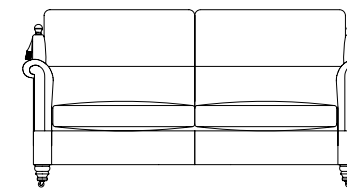

Medium Sofa  
105H x 200W x 107D cms

Minor Medium Sofa  
101H x 194W x 99D cms

Small Sofa  
105H x 166W x 107D cms

Minor Small Sofa  
101H x 160W x 99D cms

Chair  
105H x 100W x 107D cms

Minor Chair  
101H x 94W x 99D cms

Southsea Banquette  
32H x 77W x 56D cms

Harrington Storage Box  
44H x 65W x 54D cms

Large Drop Arm 3 Cushion Sofa  
105H x 227W x 107D cms

Large Drop Arm 2 Cushion Sofa  
105H x 227W x 107D cms

Medium Drop Arm Sofa  
105H x 200W x 107D cms