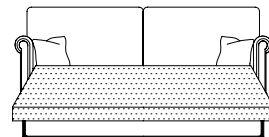

3 Seater Sofa Bed
100H x 228W x 98D cms
Mattress size 155W x 183L cms