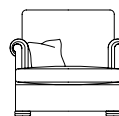

Chair
100H x 111W x 101D cms