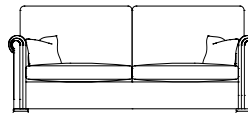

3 Seater
2 Cushion Sofa
100H x 228W x 98D cms