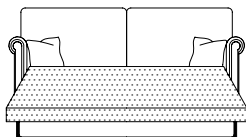

Sofa Bed
100H x 209W x 98D cms
Mattress size 135W x 183L cms