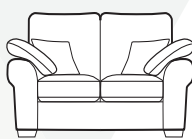

FRAME GUARANTEE  
**10 YEAR**  
 GOLD CURE SEAT CUSHION GUARANTEE

Grand sofa in fabric 7329, large scatter cushions in 7190, dark feet. Swivel chair in fabric 7190.

Grand sofa in fabric 7530, large scatter cushions in 7140, light feet. 2 seater sofa in fabric 2252, small scatter cushions in 7140, light feet. Chair in fabric 7530, small scatter cushion in 7140, light feet.

3 seater sofa in fabric 7320, large scatter cushions in 7150, dark feet. Snuggler in fabric 7682, small scatter cushion in 7150, dark feet.

Grand sofa\*  
 H940mm  
 W2300mm  
 D1030mm

3 seater sofa  
 H940mm  
 W 2070mm  
 D1030mm

2 seater sofa  
 H940mm  
 W1870mm  
 D1030mm

Snuggler  
 H940mm  
 W1410mm  
 D1030mm

Chair  
 H940mm  
 W1060mm  
 D990mm

Accent chair  
 H920mm  
 W740mm  
 D920mm

Swivel chair  
 H1000mm  
 W840mm  
 D930mm

Ottoman  
 H425mm  
 W990mm  
 D580mm

Storage stool  
 H410mm  
 W640mm  
 D580mm

Footstool  
 H380mm  
 W640mm  
 D580mm

Supplied on glides

\*Grand sofa is available to order as a split sofa frame (at additional cost).  
 Note: matching centre feet are included with this item.