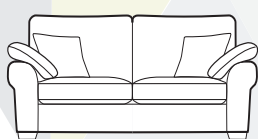

FRAME GUARANTEE  
**10 YEAR**  
 GOLD CURE SEAT CUSHION GUARANTEE

Grand sofa in fabric 7329, large scatter cushions in 7190, dark feet. Swivel chair in fabric 7190.

Grand sofa in fabric 7530, large scatter cushions in 7140, light feet. 2 seater sofa in fabric 2252, small scatter cushions in 7140, light feet. Chair in fabric 7530, small scatter cushion in 7140, light feet.

3 seater sofa in fabric 7320, large scatter cushions in 7150, dark feet. Snuggler in fabric 7682, small scatter cushion in 7150, dark feet.

Grand sofa\*  
 H940mm  
 W2300mm  
 D1030mm

3 seater sofa  
 H940mm  
 W 2070mm  
 D1030mm