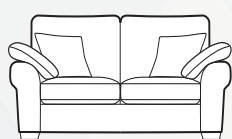

FRAME GUARANTEE  
**10 YEAR**  
 GOLD CURE SEAT CUSHION GUARANTEE

Grand sofa in fabric 7329, large scatter cushions in 7190, dark feet. Swivel chair in fabric 7190.

Grand sofa in fabric 7530, large scatter cushions in 7140, light feet. 2 seater sofa in fabric 2252, small scatter cushions in 7140, light feet. Chair in fabric 7530, small scatter cushion in 7140, light feet.

3 seater sofa in fabric 7320, large scatter cushions in 7150, dark feet. Snuggler in fabric 7682, small scatter cushion in 7150, dark feet.

Grand sofa\*  
 H940mm  
 W2300mm  
 D1030mm

3 seater sofa  
 H940mm  
 W 2070mm  
 D1030mm