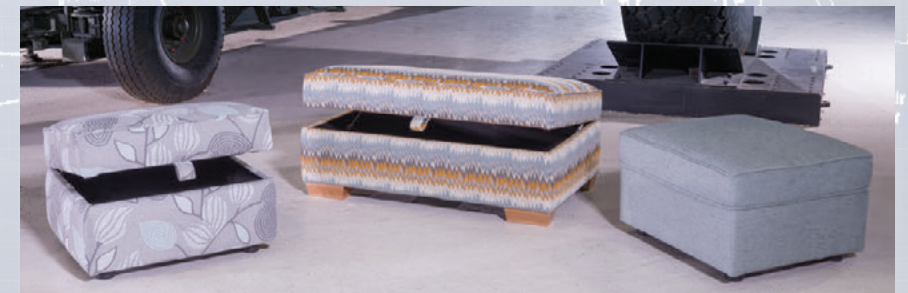

STOOLS

Storage stool in fabric 7127, Ottoman in fabric 7073, light feet, Footstool in fabric 7740. (Storage and Footstool supplied on glides).