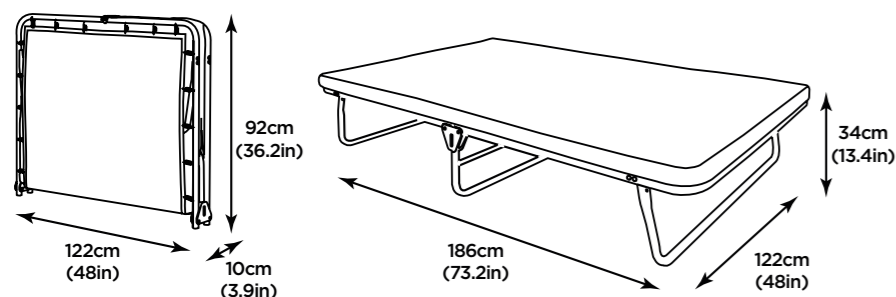

Dimensions & Packaging

Packed size: 122 x 11 x 96cm (0.13m³) Weight: 15.25Kg / 33.6lb

Bed weight: 14kg / 31lb

Space under bed when open: 26cm (10.2in)

Mattress dimensions: W115cm (45.3in) L183cm (72in) D5cm (2in)