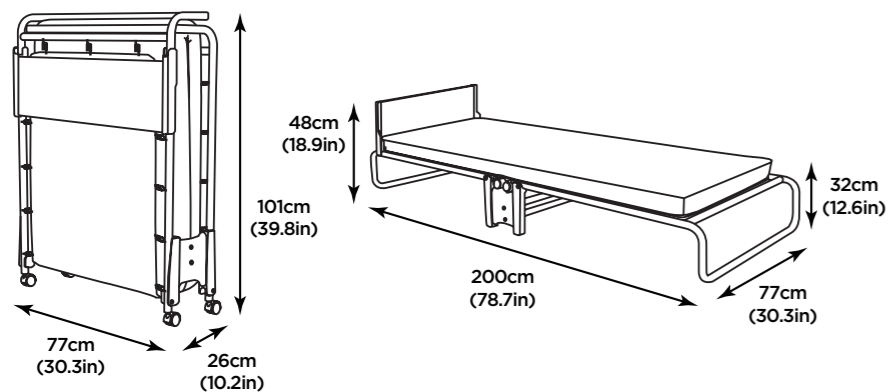

Dimensions & Packaging

Packed size: 79 x 24 x 97cm (0.18m³) Weight: 19.05Kg / 42lb

Bed weight: 18kg / 40lb

Space under bed when open: 19cm (7.5in)

Mattress dimensions: W68cm (26.8in) L190cm (74.8in) D10cm (3.9in)