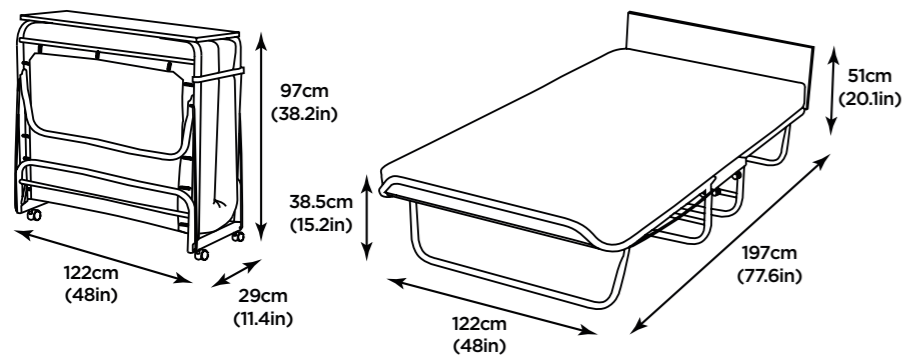

Supreme Pocket Sprung

Small Double Folding Bed

Features

British made with a lifetime frame guarantee
Suitable for regular use
J-Text™ sprung base system for durability, support and comfort
Luxury full length 6ft 3in Pocket Sprung mattress
Exceeds British and European safety standards
Legs automatically open when unfolded
360° castors for easy manoeuvrability
35 Stone User weight

Dimensions & Packaging

Packed size: 123 x 30 x 94cm (0.34m³) Weight: 34.59Kg / 76.3lb

Bed weight: 31kg / 68lb

Space under bed when open: 23.5cm (9.3in)

Mattress dimensions: W120cm (47.2in) L191cm (75.2in) D10cm (3.9in)