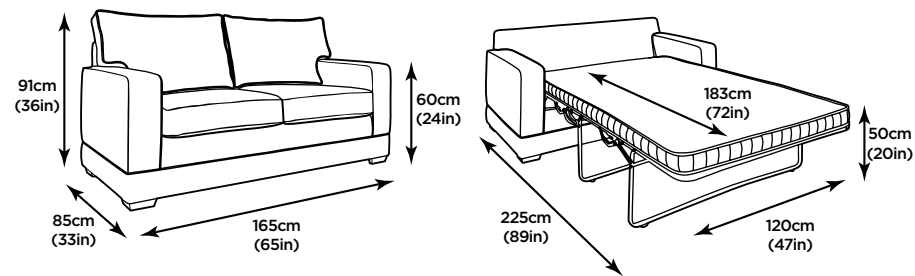

Relating to the Fillings

BS EN 5852: Part 2 FR Requirements

Relating to the Fabric

BS EN 5852: Part 1 FR Requirement

Dimensions & Packaging

Packed size: 170 x 87 x 77cm (1.14m³) Weight: 66kg / 146lb

Seat depth 49cm (19in), seat height 46cm (18in)
Width between arms 129cm (51in) Mattress thickness 9cm (4in)