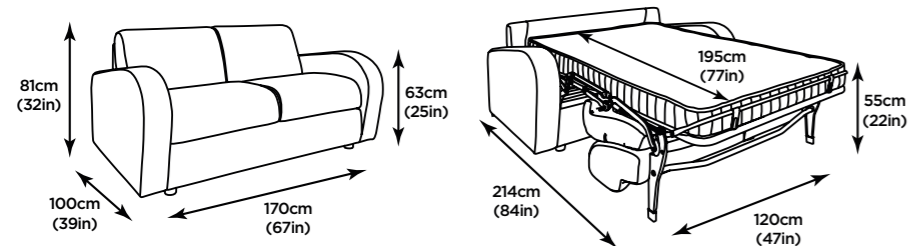

## Dimensions & Packaging

- Pack 1 size: 142 x 91 x 54cm (0.7m<sup>3</sup>) Weight: 61kg / 134lb
- Pack 2 size: 104 x 60 x 34cm (0.21m<sup>3</sup>) Weight: 24kg / 53lb
- Pack 3 size: 149 x 69 x 43cm (0.44m<sup>3</sup>) Weight: 38kg / 84lb

Seat depth 60cm (24in), seat height 48cm (19in)  
Width between arms 139cm (55in)  
Mattress thickness 13cm (5in)

Contract standard available upon request.