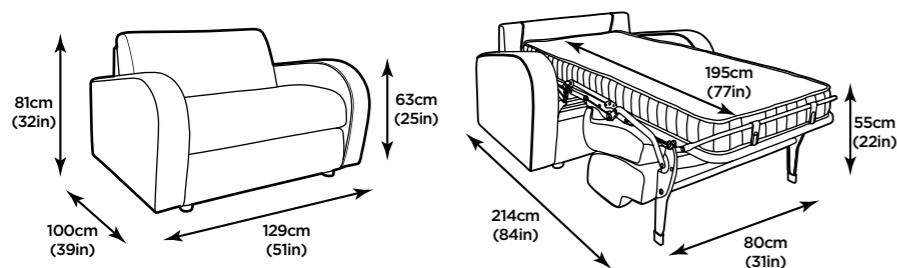

Relating to the Fillings

BS EN 5852: Part 2 FR Requirements

Relating to the Fabric

BS EN 5852: Part 1 FR Requirement

Dimensions & Packaging

- Pack 1 size: 102 x 91 x 54cm (0.5m³) Weight: 45kg / 99lb
- Pack 2 size: 104 x 60 x 34cm (0.21m³) Weight: 24kg / 53lb
- Pack 3 size: 109 x 69 x 43cm (0.32m³) Weight: 26kg / 57lb

Seat depth 60cm (24in), seat height 48cm (19in)
Width between arms 99cm (39in)
Mattress thickness 13cm (5in)

Contract standard available upon request.

JAY-BE®

Sleep Smart

Shown here in Tan

The JAY-BE® Retro Sofa Bed has the perfect combination of iconic styling, innovative design and high quality British engineering, making it one of the most luxurious sofa beds available. With no need to remove seat or back cushions, the unique Roll-out mechanism allows you to transform this stylish chair into a comfortable bed in seconds. As well as unparalleled convenience, the JAY-BE® Retro offers a superior level of comfort, not normally associated with sofa beds. The deep sprung mattress, topped with luxury comfort layers provides real bed comfort, suitable for everyday use, and the seats are made with fibre wrapped Reflex Foam to offer total support and long term durability.