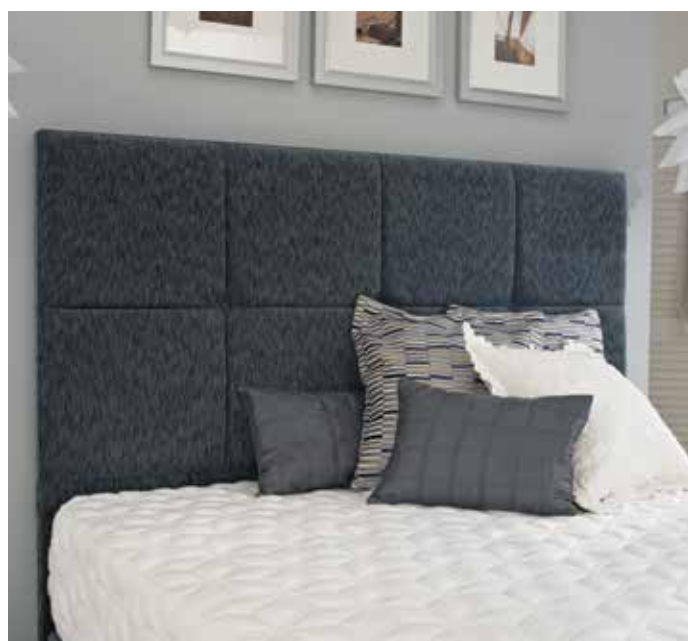

Floor-standing Headboard Collection

kaymed

When you go to bed, we go to work

Clare

Emily

Julianna

All headboards are available in 90cm (3'), 120cm (4'), 135cm (4'6"), 150cm (5') or 180cm (6') widths and in the following choice of colours:

	Beige
	Sand
	Denim
	Mica Blue
	Berry
	Pebble
	Charcoal Grey
	Black

All headboards are approximately 137cm (4'6") high.

Kaymed reserves the right to change specifications without notice. Colours shown are for illustrative purposes only.

Floor-standing Headboard Collection

kaymed

When you go to bed, we go to work

Charlotte

Sarah

All headboards are available in 90cm (3'), 120cm (4'), 135cm (4'6"), 150cm (5') or 180cm (6') widths and in the following choice of colours: