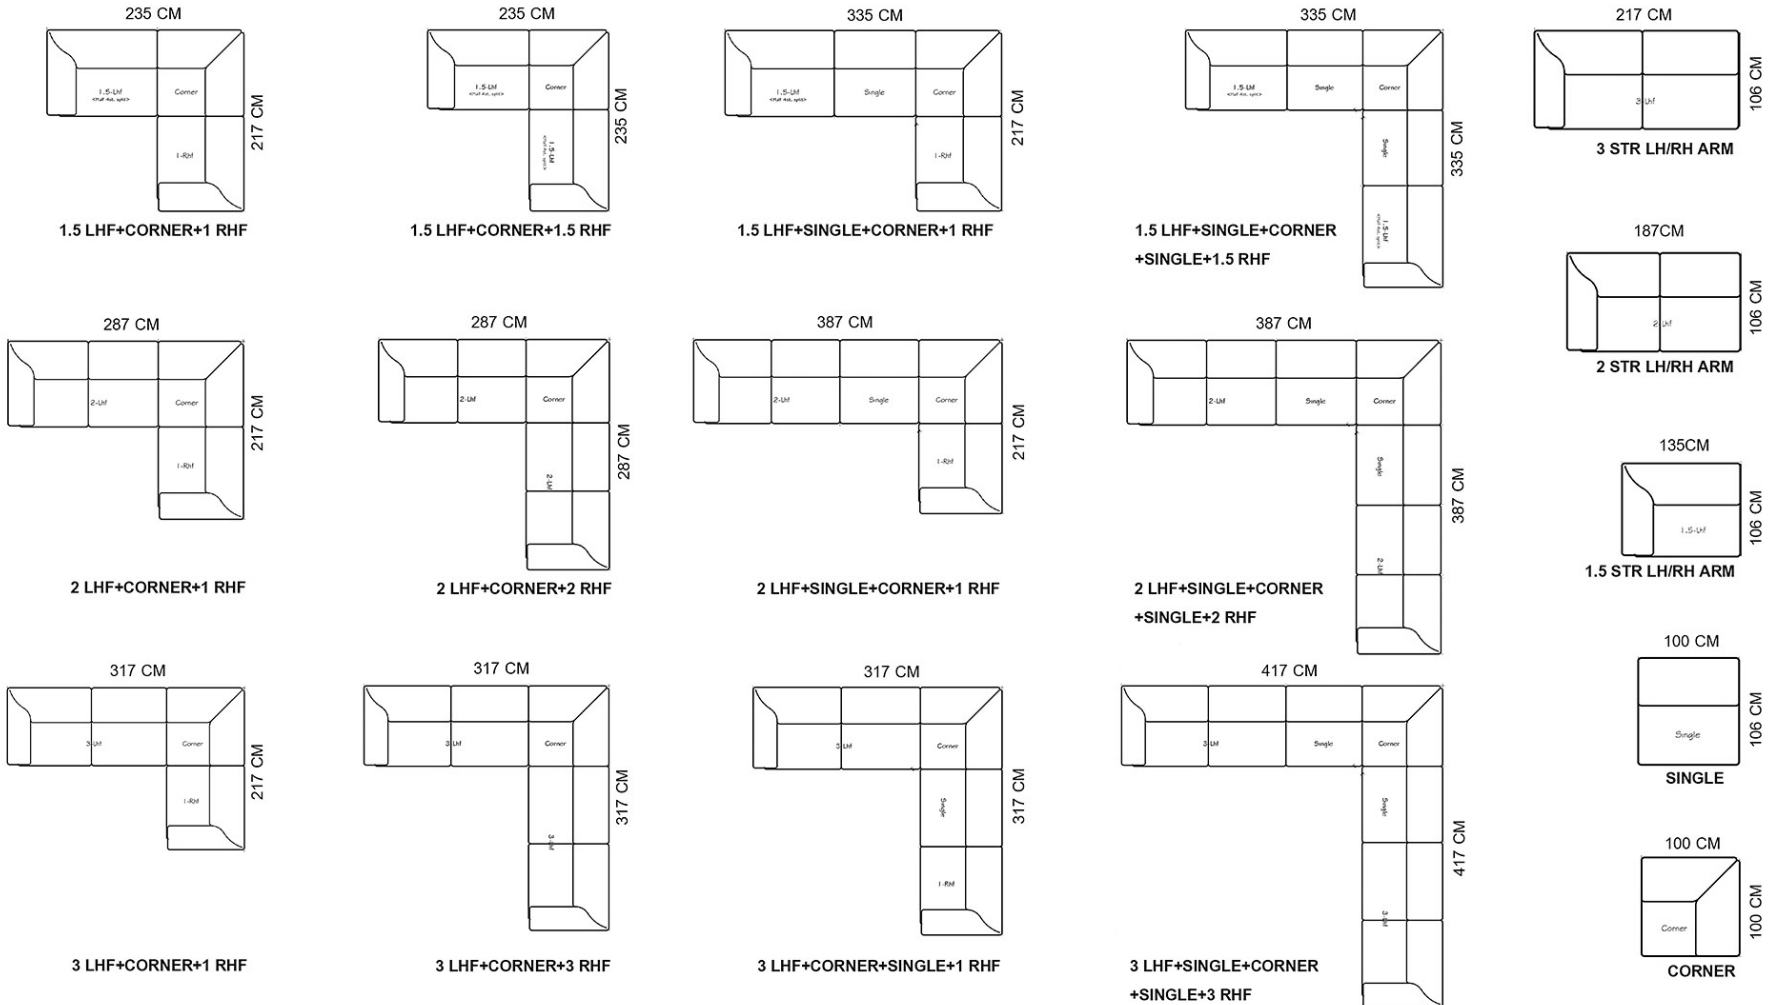

www.alexanderandjamesofas.com

Insanely comfortable sofas. Unwind - British style...

*ALL DIMENSIONS ARE APPROXIMATE, PLEASE ALLOW A TOLERANCE OF +/- 3CM