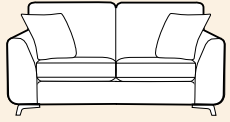

standard back

Grand sofa
H 950mm
W 2280mm
D 1000mm

3 seater sofa
H 950mm
W 2050mm
D 1000mm

2 seater sofa
H 950mm
W 1850mm
D 1000mm

Snuggler
H 950mm
W 1400mm
D 1000mm

Chair
H 950mm
W 990mm
D 1000mm
Arm height 670mm

Chair arm height is 30mm lower than the sofa arm height

Swivel chair*
H 970mm
W 640mm
D 860mm

Legged Ottoman
H 370mm
W 990mm
D 580mm

Storage stool
H 410mm
W 640mm
D 580mm
Supplied on glides

Footstool
H 380mm
W 640mm
D 580mm
Supplied on glides

Grand sofa (standard back) in fabric 7447, large scatter cushions in 7243, small scatter cushions in 7353, brushed steel legs. (Fabric combination S1). Swivel chair in fabric 7353.

pillow back

Grand sofa
H 950mm
W 2280mm
D 1000mm

3 seater sofa
H 950mm
W 2050mm
D 1000mm

2 seater sofa
H 950mm
W 1850mm
D 1000mm

Snuggler
H 950mm
W 1400mm
D 1000mm

Chair
H 950mm
W 990mm
D 1000mm
Arm height 670mm

Chair arm height is 30mm lower than the sofa arm height