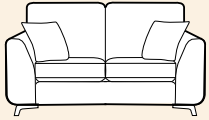

standard back

Grand sofa
H 950mm
W 2280mm
D 1000mm

3 seater sofa
H 950mm
W 2050mm
D 1000mm

2 seater sofa
H 950mm
W 1850mm
D 1000mm

Snuggler
H 950mm
W 1400mm
D 1000mm

Chair
H 950mm
W 990mm
D 1000mm
Arm height 670mm

Chair arm height is 30mm lower than the sofa arm height

Swivel chair*
H 970mm
W 640mm
D 860mm

Legged Ottoman
H 370mm
W 990mm
D 580mm

Storage stool
H 410mm
W 640mm
D 580mm
Supplied on glides

Footstool
H 380mm
W 640mm
D 580mm
Supplied on glides

Grand sofa (standard back) in fabric 7447, large scatter cushions in 7243, small scatter cushions in 7353, brushed steel legs. (Fabric combination S1). Swivel chair in fabric 7353.

pillow back

Grand sofa
H 950mm
W 2280mm
D 1000mm

3 seater sofa
H 950mm
W 2050mm
D 1000mm

2 seater sofa
H 950mm
W 1850mm
D 1000mm

Snuggler
H 950mm
W 1400mm
D 1000mm

Chair
H 950mm
W 990mm
D 1000mm
Arm height 670mm

Chair arm height is 30mm lower than the sofa arm height