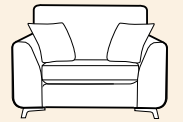

standard back

Grand sofa
H 950mm
W 2280mm
D 1000mm

3 seater sofa
H 950mm
W 2050mm
D 1000mm

2 seater sofa
H 950mm
W 1850mm
D 1000mm

Snuggler
H 950mm
W 1400mm
D 1000mm

Chair
H 950mm
W 990mm
D 1000mm
Arm height 670mm

Chair arm height is 30mm lower than the sofa arm height

Swivel chair*
H 970mm
W 640mm
D 860mm

Legged Ottoman
H 370mm
W 990mm
D 580mm

Storage stool
H 410mm
W 640mm
D 580mm
Supplied on glides

Footstool
H 380mm
W 640mm
D 580mm
Supplied on glides

Grand sofa (standard back) in fabric 7447, large scatter cushions in 7243, small scatter cushions in 7353, brushed steel legs. (Fabric combination S1). Swivel chair in fabric 7353.

pillow back

Grand sofa
H 950mm
W 2280mm
D 1000mm

3 seater sofa
H 950mm
W 2050mm
D 1000mm

2 seater sofa
H 950mm
W 1850mm
D 1000mm

Snuggler
H 950mm
W 1400mm
D 1000mm

Chair
H 950mm
W 990mm
D 1000mm
Arm height 670mm

Chair arm height is 30mm lower than the sofa arm height