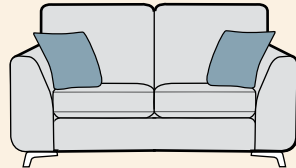

2 seater sofa

- Body, seat and back cushions
- Two small scatter cushions