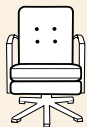

standard back

Grand sofa
H 950mm
W 2280mm
D 1000mm

3 seater sofa
H 950mm
W 2050mm
D 1000mm

2 seater sofa
H 950mm
W 1850mm
D 1000mm

Snuggler
H 950mm
W 1400mm
D 1000mm

Chair
H 950mm
W 990mm
D 1000mm
Arm height 670mm

Chair arm height is 30mm lower than the sofa arm height

Swivel chair*
H 970mm
W 640mm
D 860mm

Legged Ottoman
H 370mm
W 990mm
D 580mm

Storage stool
H 410mm
W 640mm
D 580mm
Supplied on glides

Footstool
H 380mm
W 640mm
D 580mm
Supplied on glides

3 seater sofa
H 950mm
W 2050mm
D 1000mm

2 seater sofa
H 950mm
W 1850mm
D 1000mm

Snuggler
H 950mm
W 1400mm
D 1000mm

Chair
H 950mm
W 990mm
D 1000mm
Arm height 670mm

Chair arm height is 30mm lower than the sofa arm height