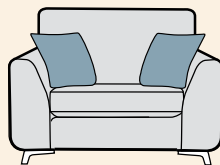

Chair arm height is 30mm lower than the sofa arm height

Swivel chair*
H 970mm
W 640mm
D 860mm

Legged Ottoman
H 370mm
W 990mm
D 580mm

Storage stool
H 410mm
W 640mm
D 580mm
Supplied on glides

Footstool
H 380mm
W 640mm
D 580mm
Supplied on glides

3 seater sofa
H 950mm
W 2050mm
D 1000mm

2 seater sofa
H 950mm
W 1850mm
D 1000mm

Snuggler
H 950mm
W 1400mm
D 1000mm

Chair
H 950mm
W 990mm
D 1000mm
Arm height 670mm

Chair arm height is 30mm lower than the sofa arm height

3 seater sofa

- Body, seat and back cushions
- Two large scatter cushions

2 seater sofa

- Body, seat and back cushions
- Two small scatter cushions

Snuggler

- Body, seat and back cushion
- Two small scatter cushions

Chair

- Body, seat and back cushion
- One small scatter cushion

fabric selection guide

The diagrams below show how the pillow back and scatter cushions are always supplied.

Please specify the fabric numbers as per the colour guides below. All pillow back cushions are feather filled as standard.