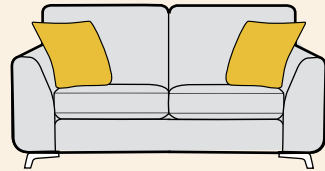

3 seater sofa

- Body, seat and back cushions
- Two large scatter cushions