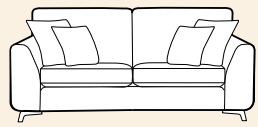

standard back

Grand sofa
H 950mm
W 2280mm
D 1000mm

3 seater sofa
H 950mm
W 2050mm
D 1000mm

2 seater sofa
H 950mm
W 1850mm
D 1000mm

Snuggler
H 950mm
W 1400mm
D 1000mm

Chair
H 950mm
W 990mm
D 1000mm
Arm height 670mm

Chair arm height is 30mm lower than the sofa arm height

Swivel chair*
H 970mm
W 640mm
D 860mm

Legged Ottoman
H 370mm
W 990mm
D 580mm

Storage stool
H 410mm
W 640mm
D 580mm
Supplied on glides

Footstool
H 380mm
W 640mm
D 580mm
Supplied on glides

Grand sofa (standard back) in fabric 7447, large scatter cushions in 7243, small scatter cushions in 7353, brushed steel legs. (Fabric combination S1). Swivel chair in fabric 7353.

pillow back

Grand sofa
H 950mm
W 2280mm
D 1000mm

3 seater sofa
H 950mm
W 2050mm
D 1000mm

2 seater sofa
H 950mm
W 1850mm
D 1000mm

Snuggler
H 950mm
W 1400mm
D 1000mm

Chair
H 950mm
W 990mm
D 1000mm
Arm height 670mm

Chair arm height is 30mm lower than the sofa arm height