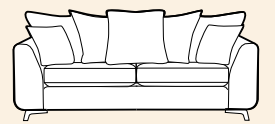

standard back

Grand sofa
H 950mm
W 2280mm
D 1000mm

3 seater sofa
H 950mm
W 2050mm
D 1000mm

2 seater sofa
H 950mm
W 1850mm
D 1000mm

Snuggler
H 950mm
W 1400mm
D 1000mm

Chair
H 950mm
W 990mm
D 1000mm
Arm height 670mm

Chair arm height is 30mm lower than the sofa arm height

Swivel chair*
H 970mm
W 640mm
D 860mm

Legged Ottoman
H 370mm
W 990mm
D 580mm

Storage stool
H 410mm
W 640mm
D 580mm
Supplied on glides

Footstool
H 380mm
W 640mm
D 580mm
Supplied on glides

Grand sofa (standard back) in fabric 7447, large scatter cushions in 7243, small scatter cushions in 7353, brushed steel legs. (Fabric combination S1). Swivel chair in fabric 7353.

pillow back

Grand sofa
H 950mm
W 2280mm
D 1000mm

3 seater sofa
H 950mm
W 2050mm
D 1000mm

2 seater sofa
H 950mm
W 1850mm
D 1000mm

Snuggler
H 950mm
W 1400mm
D 1000mm

Chair
H 950mm
W 990mm
D 1000mm
Arm height 670mm

Chair arm height is 30mm lower than the sofa arm height