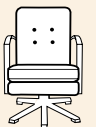

Swivel chair*
H 970mm
W 640mm
D 860mm