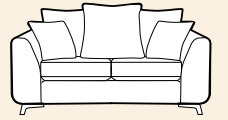

standard back

Grand sofa
H 950mm
W 2280mm
D 1000mm

3 seater sofa
H 950mm
W 2050mm
D 1000mm

2 seater sofa
H 950mm
W 1850mm
D 1000mm

Snuggler
H 950mm
W 1400mm
D 1000mm

Chair
H 950mm
W 990mm
D 1000mm
Arm height 670mm

Chair arm height is 30mm lower than the sofa arm height

Swivel chair*
H 970mm
W 640mm
D 860mm

Legged Ottoman
H 370mm
W 990mm
D 580mm

Storage stool
H 410mm
W 640mm
D 580mm
Supplied on glides

Footstool
H 380mm
W 640mm
D 580mm
Supplied on glides

Grand sofa (standard back) in fabric 7447, large scatter cushions in 7243, small scatter cushions in 7353, brushed steel legs. (Fabric combination S1). Swivel chair in fabric 7353.

pillow back

Grand sofa
H 950mm
W 2280mm
D 1000mm

3 seater sofa
H 950mm
W 2050mm
D 1000mm

2 seater sofa
H 950mm
W 1850mm
D 1000mm

Snuggler
H 950mm
W 1400mm
D 1000mm

Chair
H 950mm
W 990mm
D 1000mm
Arm height 670mm

Chair arm height is 30mm lower than the sofa arm height