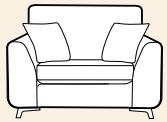

standard back

Grand sofa
H 950mm
W 2280mm
D 1000mm

3 seater sofa
H 950mm
W 2050mm
D 1000mm

2 seater sofa
H 950mm
W 1850mm
D 1000mm

Snuggler
H 950mm
W 1400mm
D 1000mm

Chair
H 950mm
W 990mm
D 1000mm
Arm height 670mm

Chair arm height is 30mm lower than the sofa arm height

Swivel chair*
H 970mm
W 640mm
D 860mm

Legged Ottoman
H 370mm
W 990mm
D 580mm

Storage stool
H 410mm
W 640mm
D 580mm
Supplied on glides

Footstool
H 380mm
W 640mm
D 580mm
Supplied on glides

Grand sofa (standard back) in fabric 7447, large scatter cushions in 7243, small scatter cushions in 7353, brushed steel legs. (Fabric combination S1). Swivel chair in fabric 7353.

pillow back

Grand sofa
H 950mm
W 2280mm
D 1000mm

3 seater sofa
H 950mm
W 2050mm
D 1000mm

2 seater sofa
H 950mm
W 1850mm
D 1000mm

Snuggler
H 950mm
W 1400mm
D 1000mm

Chair
H 950mm
W 990mm
D 1000mm
Arm height 670mm

Chair arm height is 30mm lower than the sofa arm height