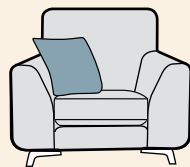

Chair arm height is 30mm lower than the sofa arm height

Swivel chair*
H 970mm
W 640mm
D 860mm

Legged Ottoman
H 370mm
W 990mm
D 580mm

Storage stool
H 410mm
W 640mm
D 580mm
Supplied on glides

Footstool
H 380mm
W 640mm
D 580mm
Supplied on glides

3 seater sofa
H 950mm
W 2050mm
D 1000mm

2 seater sofa
H 950mm
W 1850mm
D 1000mm

Snuggler
H 950mm
W 1400mm
D 1000mm

Chair
H 950mm
W 990mm
D 1000mm
Arm height 670mm

Chair arm height is 30mm lower than the sofa arm height

3 seater sofa

- Body, seat and back cushions
- Two large scatter cushions

2 seater sofa

- Body, seat and back cushions
- Two small scatter cushions

Snuggler

- Body, seat and back cushion
- Two small scatter cushions

Chair

- Body, seat and back cushion
- One small scatter cushion

fabric selection guide

The diagrams below show how the pillow back and scatter cushions are always supplied.

Please specify the fabric numbers as per the colour guides below. All pillow back cushions are feather filled as standard.