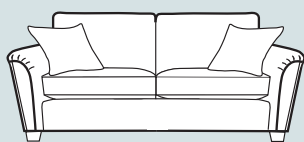

FRAME GUARANTEE  
**10 YEAR**  
 GOLD CURVE SEAT CUSHION GUARANTEE

Grand sofa in fabric 7486, large scatter cushions in 7340/7486, small scatter cushions in 7690/7486, light feet. 2 seater sofa in fabric 7690, large scatter cushions in 7340/7690, light feet. Accent chair in fabric 7340, light legs.

Grand sofa  
 H 950mm  
 W 2230mm  
 D 970mm

3 Seater sofa  
 H 950mm  
 W 2020mm  
 D 970mm

2 Seater sofa  
 H 950mm  
 W 1820mm  
 D 970mm

Snuggler  
 H 950mm  
 W 1360mm  
 D 970mm

Chair  
 H 950mm  
 W 990mm  
 D 970mm