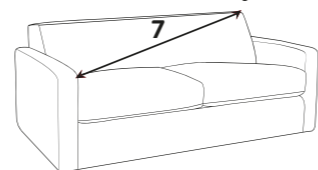

Mattress thickness: 11.5cm

Mattress Length: 183cm

Mattress Width:132cm

Mattress Width:114cm

Mattress Width:76cm

Sofa beds available as standard back only

DIMENSION GUIDE

1 - HEIGHT
2 - WIDTH

3 - DEPTH
4 - SEAT HEIGHT

5 - SEAT DEPTH (STD & PILLOW)
6 - SEAT WIDTH

7 - DIAGONAL ACCESS

Sofabed action

Check the diagonal access dimension to ensure furniture will fit in your home.

Illustrations used for reference only.