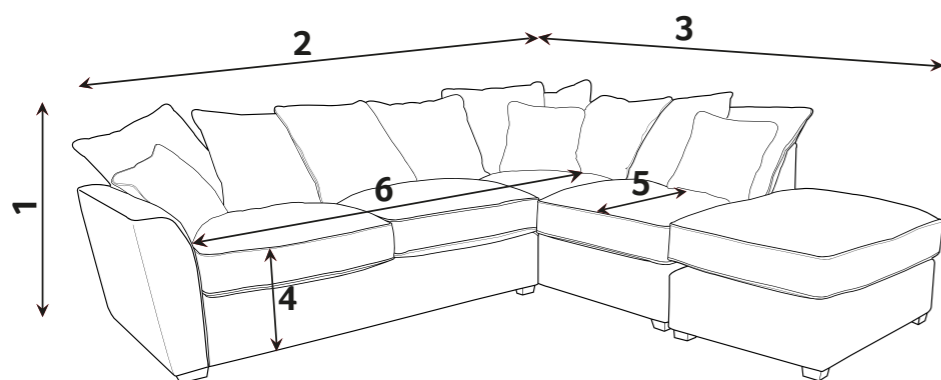

Mattress Thickness: 6cm

Mattress Length: 185cm

Mattress Width:133cm

Mattress Width:113cm

Mattress Width:73cm

DELUXE ACTION & SPRUNG MATTRESS

A two fold metal action with beech slats. Complemented by a deluxe sprung mattress. For everyday use.

Mattress thickness: 11.5cm

Mattress Length: 183cm

Mattress Width:132cm

Mattress Width:114cm

Mattress Width:76cm

Sofa beds available as standard back only

DIMENSION GUIDE

1 - HEIGHT
2 - WIDTH

3 - DEPTH
4 - SEAT HEIGHT

5 - SEAT DEPTH (STD & PILLOW)
6 - SEAT WIDTH

7 - DIAGONAL ACCESS

Sofabed action

Check the diagonal access dimension to ensure furniture will fit in your home.

Illustrations used for reference only.