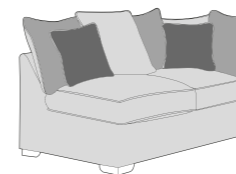

Please use this guide when ordering the following pieces to clarify cover options.

STANDARD BACK

4 Seater modular sofa

3 Seater sofa

2 Seater sofa

L1/R1

L2/R2
Available in standard sofa
bed action (L2S/R2S)

4 Seater modular sofa

3 Seater sofa

2 Seater sofa

L1/R1

L2/R2

LFC/RFC *

AU

CO

Standard Back
Scatter Cushions

Front = Cover 2
Piping = Cover 1
Back = Cover 1

Pillow Back
Scatter Cushions

Front = Cover 3
Piping = Cover 1
Back = Cover 1

L2, RFC, P Group

P, LFC, R2 Group

L2S, RFC, P Group