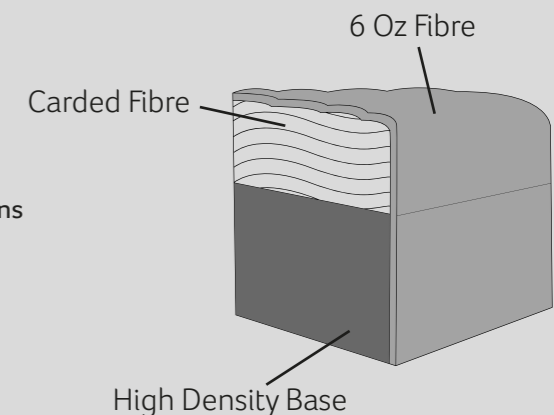

Beech (Light)

Mid Oak

Brown (dark)

Chrome

FOOT OPTIONS:

Wood is a natural product and will vary in shade/colour from item to item. Feet may require fitting.

Please note : All dimension are approximate. Allow tolerance of +/- 2.5cm.

18/01/2018