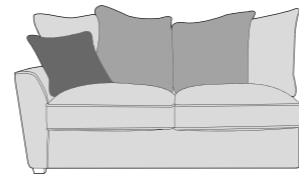

Please use this guide when ordering the following pieces to clarify cover options.

STANDARD BACK

4 Seater modular sofa

3 Seater sofa

2 Seater sofa

L1/R1

L2/R2
Available in standard sofa
bed action (L2S/R2S)

4 Seater modular sofa

3 Seater sofa

2 Seater sofa

L1/R1

L2/R2

LFC/RFC *

AU

CO

Standard Back
Scatter Cushions

Front = Cover 2
Piping = Cover 1
Back = Cover 1

Pillow Back
Scatter Cushions

Front = Cover 3
Piping = Cover 1
Back = Cover 1

L2, RFC, P Group

P, LFC, R2 Group

L2S, RFC, P Group