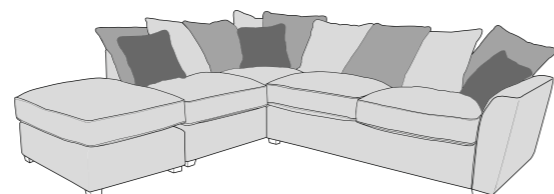

4 Seater modular sofa

3 Seater sofa

2 Seater sofa

L1/R1

L2/R2

LFC/RFC *

AU

CO

Standard Back
Scatter Cushions

Front = Cover 2
Piping = Cover 1
Back = Cover 1

Pillow Back
Scatter Cushions

Front = Cover 3
Piping = Cover 1
Back = Cover 1

L2, RFC, P Group

P, LFC, R2 Group

L2S, RFC, P Group

P, LFC, R2S Group

Storage Footstool (F)

Large Footstool (P)

Sofa Bed Options

Available in standard back only

Love chair

Arm chair

* Not available as individual units