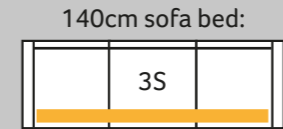

* Scatter cushions included.

SOFABEDS: 2 SLEEP OPTIONS

STANDARD ACTION & FOAM MATTRESS

A three fold metal action with a sprung 'polyprop' base. Complemented by a high performance foam mattress. For occasional use only.

Mattress Thickness: 6cm

Mattress Length: 185cm

Mattress Width:133cm

Mattress Width:113cm

Mattress Width:73cm

DELUXE ACTION & SPRUNG MATTRESS

A two fold metal action with beech slats. Complemented by a deluxe sprung mattress. For everyday use.

Mattress thickness: 11.5cm

Mattress Length: 183cm

Mattress Width:132cm

Mattress Width:114cm

Mattress Width:76cm

Sofa beds available as standard back only

DIMENSION GUIDE

1 - HEIGHT
2 - WIDTH