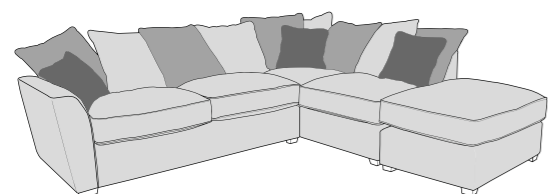

4 Seater modular sofa

3 Seater sofa

2 Seater sofa

L1/R1

L2/R2

LFC/RFC *

AU

CO

Standard Back
Scatter Cushions

Front = Cover 2
Piping = Cover 1
Back = Cover 1

Pillow Back
Scatter Cushions

Front = Cover 3
Piping = Cover 1
Back = Cover 1

L2, RFC, P Group

P, LFC, R2 Group

L2S, RFC, P Group

P, LFC, R2S Group

Storage Footstool (F)

Large Footstool (P)

Sofa Bed Options

Available in standard back only

Love chair

Arm chair

* Not available as individual units