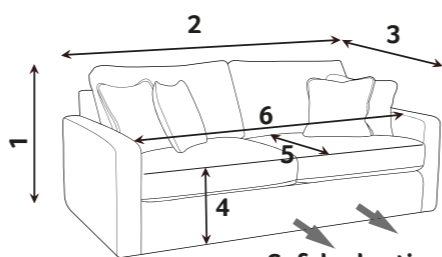

Mattress Thickness: 6cm

Mattress Length: 185cm

Mattress Width:133cm

Mattress Width:113cm

Mattress Width:73cm

DELUXE ACTION & SPRUNG MATTRESS

A two fold metal action with beech slats. Complemented by a deluxe sprung mattress. For everyday use.

Mattress thickness: 11.5cm

Mattress Length: 183cm

Mattress Width:132cm

Mattress Width:114cm

Mattress Width:76cm

Sofa beds available as standard back only

DIMENSION GUIDE

1 - HEIGHT
2 - WIDTH

3 - DEPTH
4 - SEAT HEIGHT

5 - SEAT DEPTH (STD & PILLOW)
6 - SEAT WIDTH

7 - DIAGONAL ACCESS

Sofabed action

Check the diagonal access dimension to ensure furniture will fit in your home.

Illustrations used for reference only.