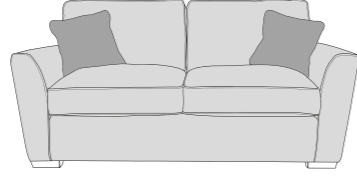

Please note that colour shadings can vary slightly from each roll of fabric.
We cannot guarantee a precise match to these samples or between cut lengths and upholstered goods.

FANTASIA COVER GUIDE - PILLOW BACK & STANDARD BACK

Please use this guide when ordering the following pieces to clarify cover options.

STANDARD BACK

4 Seater modular sofa

3 Seater sofa

2 Seater sofa

L1/R1

L2/R2
Available in standard sofa
bed action (L2S/R2S)

Mattress thickness: 11.5cm

Mattress Length: 183cm

Mattress Width:132cm

Mattress Width:114cm

Mattress Width:76cm

Sofa beds available as standard back only

DIMENSION GUIDE

1 - HEIGHT
2 - WIDTH