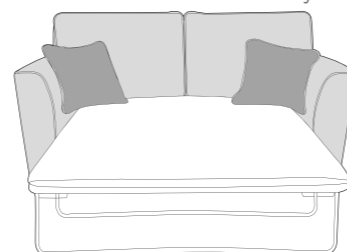

Large Footstool (P)

Sofa Bed Options

Available in standard back only