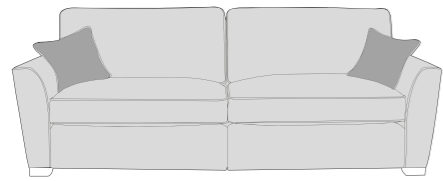

Fabric 1:
Ramsay pebble

Fabric 2:
Natty gold

Fabric 3:
Natty diamond gold

Blinx Swivel Chair

Dark wood feet

Fantasia Collection

Extra Flex[®]
Soft, Supportive Seating

Colours represented are to be used as a guide only.
Please refer to manufacturers swatch for a more accurate colour match. 07/07/2017

Please note that colour shadings can vary slightly from each roll of fabric.
We cannot guarantee a precise match to these samples or between cut lengths and upholstered goods.

FANTASIA COVER GUIDE - PILLOW BACK & STANDARD BACK

Please use this guide when ordering the following pieces to clarify cover options.

STANDARD BACK

4 Seater modular sofa

3 Seater sofa

2 Seater sofa

L1/R1

L2/R2
Available in standard sofa
bed action (L2S/R2S)

Mattress thickness: 11.5cm

Mattress Length: 183cm

Mattress Width:132cm

Mattress Width:114cm

Mattress Width:76cm

Sofa beds available as standard back only

DIMENSION GUIDE

1 - HEIGHT
2 - WIDTH