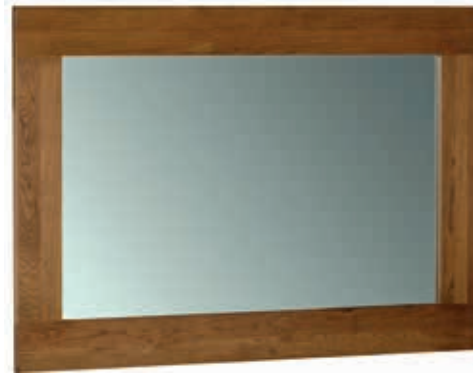

RM27
Wall Mirror 1300 x 600
H 600mm (23 3/4")
W 1300mm (51 1/4")
D 20mm (1")

RM25
Wall Mirror 900 x 900
H 900mm (35 1/2")
W 900mm (35 1/2")
D 20mm (1")

RM30
Wall Mirror 1300 x 900
H 900mm (35 1/2")
W 1300mm (51 1/4")
D 20mm (1")