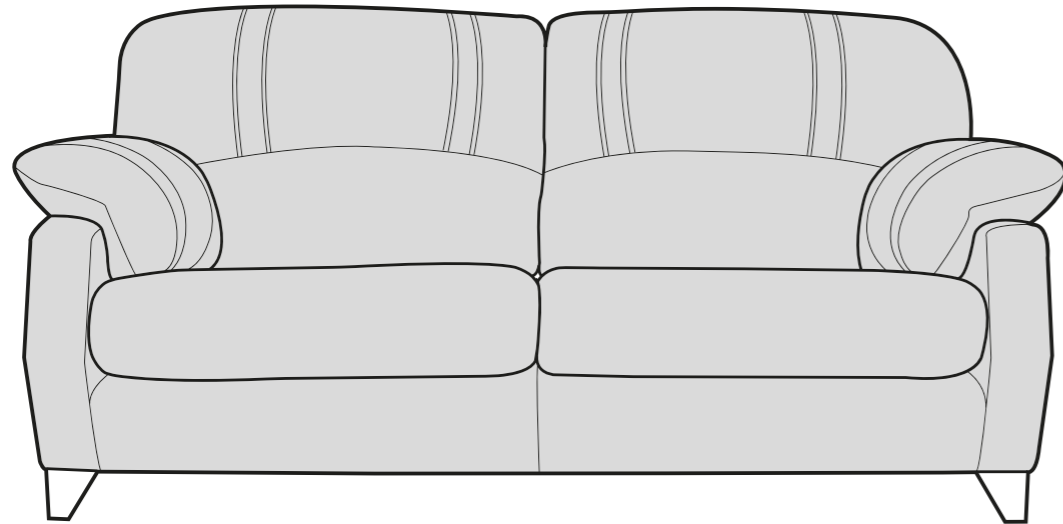

Cover 1:
Anya Natural

Mid Oak
Feet

Austin Collection

Colours represented are to be used as a guide only.
Please refer to manufacturers swatch for a more accurate colour match.

Please note that colour shadings can vary slightly from each roll of fabric.
We cannot guarantee a precise match to these samples or between cut lengths and upholstered goods.

20/07/2017

AUSTIN COVER GUIDE - STANDARD BACK

Please use this guide when ordering the following pieces to clarify cover options.

STANDARD BACK

3 Seater sofa

2 Seater sofa

Arm Chair

Storage Footstool

FOOT OPTIONS:

Mid Oak

Antique

Wood is a natural product and will vary in shade/colour from item to item. Feet may require fitting.

AUSTIN DIMENSIONS (CM)

AVAILABLE PIECES	HEIGHT 1	WIDTH 2	DEPTH 3	SEAT HEIGHT 4	SEAT DEPTH (STD) 5	SEAT DEPTH (PILLOW) 5	SEAT WIDTH 6	ACCESS DIAGONAL 7	WEIGHT (KG)	PILLOW BACK NO.	SCATTER CUSHION NO.
3 SEATER SOFA	100	187	98	48	55	N/A	135	207	56.5	N/A	N/A
2 SEATER SOFA	100	160	98	48	55	N/A	111	184	49	N/A	N/A
ARM CHAIR	100	91	98	48	55	N/A	40	130	36	N/A	N/A
STORAGE FOOTSTOOL	37	104	64	N/A	N/A	N/A	N/A	117	21.5	N/A	N/A

* Super soft filled arm pads for added comfort.

DIMENSION GUIDE

Check the diagonal access dimension to ensure furniture will fit in your home.

1 - HEIGHT
2 - WIDTH

3 - DEPTH
4 - SEAT HEIGHT

5 - SEAT DEPTH (STD & PILLOW)
6 - SEAT WIDTH