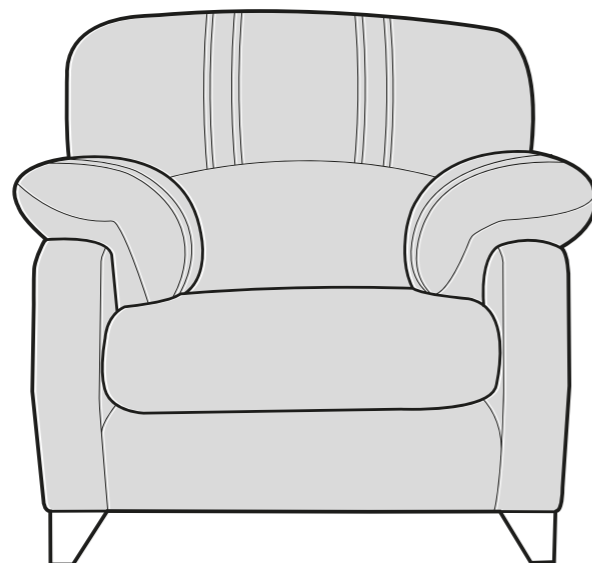

Cover 1:
Anya Natural

Mid Oak
Feet

Austin Collection

Colours represented are to be used as a guide only.
Please refer to manufacturers swatch for a more accurate colour match.

Please note that colour shadings can vary slightly from each roll of fabric.
We cannot guarantee a precise match to these samples or between cut lengths and upholstered goods.

20/07/2017

AUSTIN COVER GUIDE - STANDARD BACK

Please use this guide when ordering the following pieces to clarify cover options.

STANDARD BACK

3 Seater sofa

2 Seater sofa

Arm Chair

Storage Footstool

FOOT OPTIONS:

Mid Oak

Antique

Wood is a natural product and will vary in shade/colour from item to item. Feet may require fitting.

AUSTIN DIMENSIONS (CM)

AVAILABLE PIECES	HEIGHT 1	WIDTH 2	DEPTH 3	SEAT HEIGHT 4	SEAT DEPTH (STD) 5	SEAT DEPTH (PILLOW) 5	SEAT WIDTH 6	ACCESS DIAGONAL 7	WEIGHT (KG)	PILLOW BACK NO.	SCATTER CUSHION NO.
3 SEATER SOFA	100	187	98	48	55	N/A	135	207	56.5	N/A	N/A
2 SEATER SOFA	100	160	98	48	55	N/A	111	184	49	N/A	N/A
ARM CHAIR	100	91	98	48	55	N/A	40	130	36	N/A	N/A
STORAGE FOOTSTOOL	37	104	64	N/A	N/A	N/A	N/A	117	21.5	N/A	N/A

* Super soft filled arm pads for added comfort.

DIMENSION GUIDE

Check the diagonal access dimension to ensure furniture will fit in your home.

1 - HEIGHT
2 - WIDTH

3 - DEPTH
4 - SEAT HEIGHT

5 - SEAT DEPTH (STD & PILLOW)
6 - SEAT WIDTH