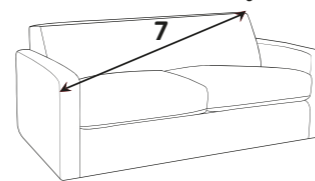

FOOT OPTIONS:

Mid Oak

Antique

Wood is a natural product and will vary in shade/colour from item to item. Feet may require fitting.

AUSTIN DIMENSIONS (CM)

AVAILABLE PIECES	HEIGHT 1	WIDTH 2	DEPTH 3	SEAT HEIGHT 4	SEAT DEPTH (STD) 5	SEAT DEPTH (PILLOW) 5	SEAT WIDTH 6	ACCESS DIAGONAL 7	WEIGHT (KG)	PILLOW BACK NO.	SCATTER CUSHION NO.
3 SEATER SOFA	100	187	98	48	55	N/A	135	207	56.5	N/A	N/A
2 SEATER SOFA	100	160	98	48	55	N/A	111	184	49	N/A	N/A
ARM CHAIR	100	91	98	48	55	N/A	40	130	36	N/A	N/A
STORAGE FOOTSTOOL	37	104	64	N/A	N/A	N/A	N/A	117	21.5	N/A	N/A

* Super soft filled arm pads for added comfort.

DIMENSION GUIDE

Check the diagonal access dimension to ensure furniture will fit in your home.

1 - HEIGHT
2 - WIDTH

3 - DEPTH
4 - SEAT HEIGHT

5 - SEAT DEPTH (STD & PILLOW)
6 - SEAT WIDTH