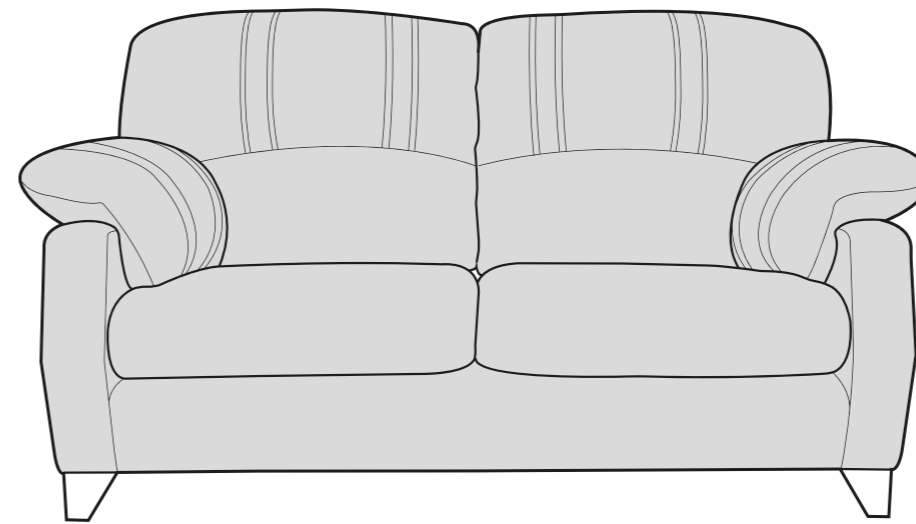

Cover 1:
Anya Natural

Mid Oak
Feet

Austin Collection

Colours represented are to be used as a guide only.
Please refer to manufacturers swatch for a more accurate colour match.

Please note that colour shadings can vary slightly from each roll of fabric.
We cannot guarantee a precise match to these samples or between cut lengths and upholstered goods.

20/07/2017

AUSTIN COVER GUIDE - STANDARD BACK

Please use this guide when ordering the following pieces to clarify cover options.

STANDARD BACK

3 Seater sofa

2 Seater sofa

Arm Chair

Storage Footstool

FOOT OPTIONS:

Mid Oak

Antique

Wood is a natural product and will vary in shade/colour from item to item. Feet may require fitting.

AUSTIN DIMENSIONS (CM)

AVAILABLE PIECES	HEIGHT 1	WIDTH 2	DEPTH 3	SEAT HEIGHT 4	SEAT DEPTH (STD) 5	SEAT DEPTH (PILLOW) 5	SEAT WIDTH 6	ACCESS DIAGONAL 7	WEIGHT (KG)	PILLOW BACK NO.	SCATTER CUSHION NO.
3 SEATER SOFA	100	187	98	48	55	N/A	135	207	56.5	N/A	N/A
2 SEATER SOFA	100	160	98	48	55	N/A	111	184	49	N/A	N/A
ARM CHAIR	100	91	98	48	55	N/A	40	130	36	N/A	N/A
STORAGE FOOTSTOOL	37	104	64	N/A	N/A	N/A	N/A	117	21.5	N/A	N/A

* Super soft filled arm pads for added comfort.

DIMENSION GUIDE

Check the diagonal access dimension to ensure furniture will fit in your home.

1 - HEIGHT
2 - WIDTH

3 - DEPTH
4 - SEAT HEIGHT

5 - SEAT DEPTH (STD & PILLOW)
6 - SEAT WIDTH