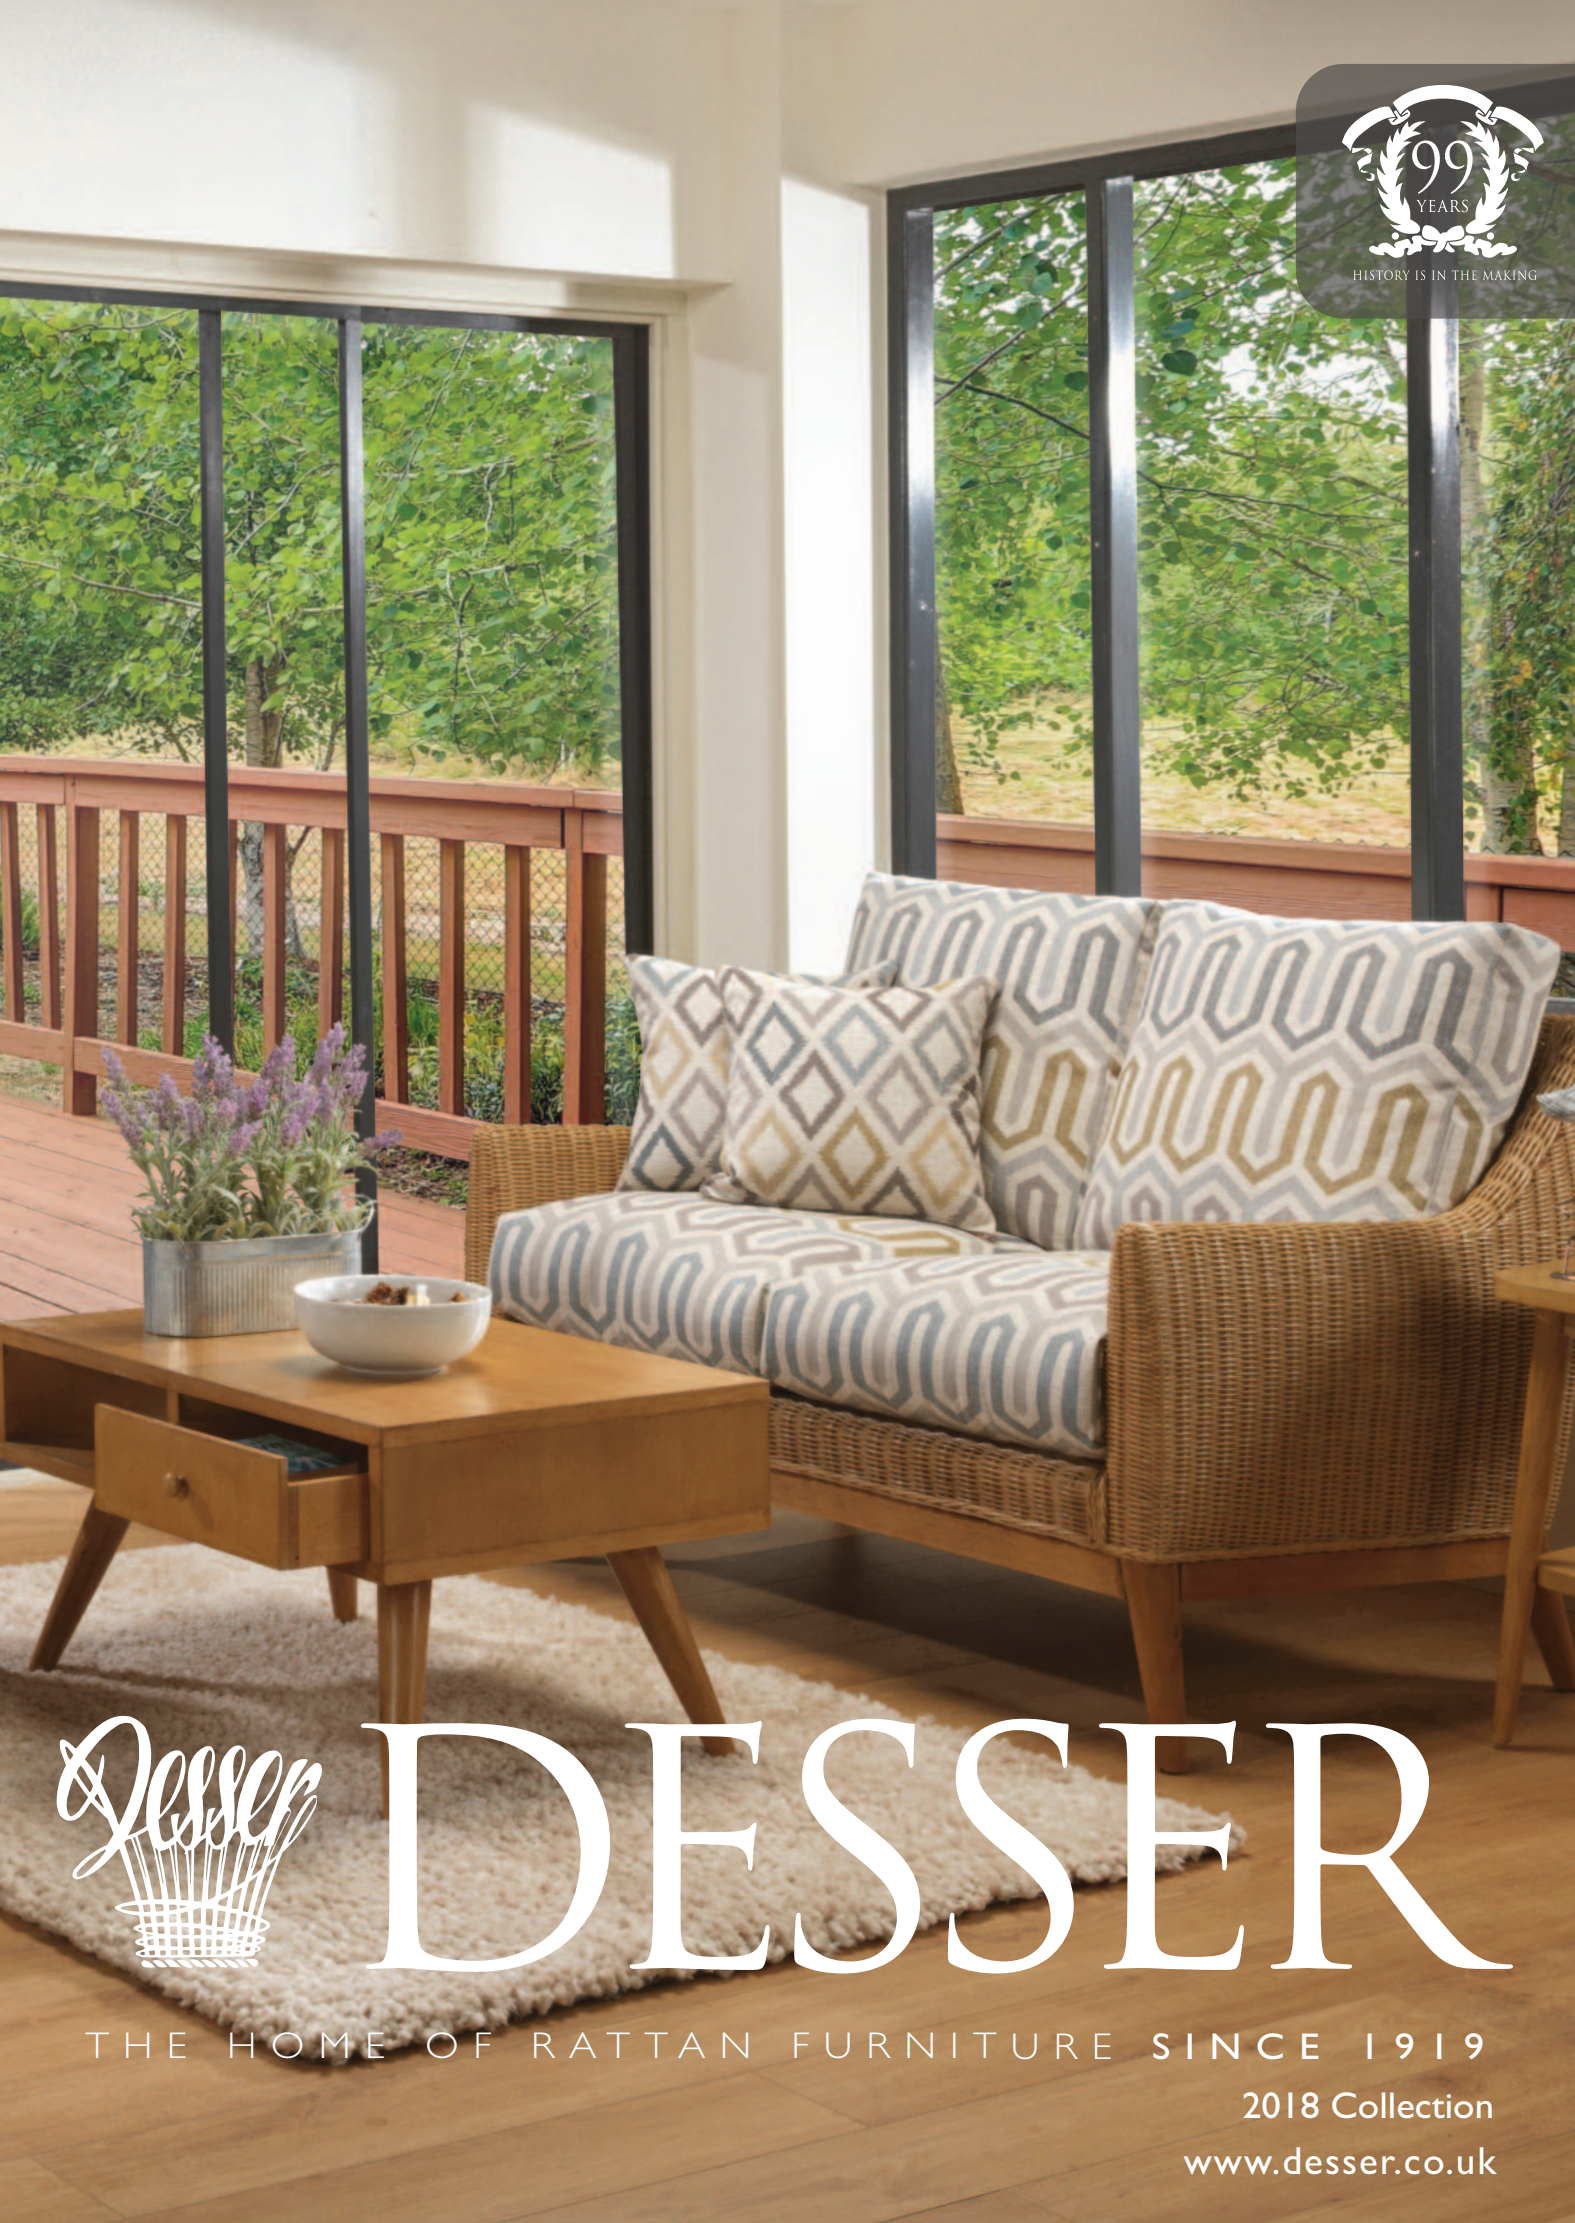

HISTORY IS IN THE MAKING

DESSER

THE HOME OF RATTAN FURNITURE SINCE 1919

2018 Collection

www.desser.co.uk

DESSER

Founded in 1919 and now in its 99th year, our fourth-generation family run business keeps on growing. We are as passionate today about quality, service and style as our ancestors were almost one hundred years ago.