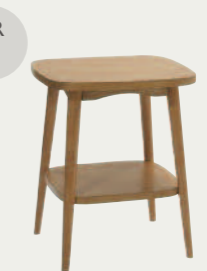

Available options: 3 Seater, Sofa, Chair, Coffee Table (Natural Wash and Light Oak), Lamp Table (Natural Wash and Light Oak) and Footstool. Scatter Cushions are available as optional extras.

Finish: Light Oak

3 Seater Sofa  
H: 92cm W: 183cm D: 89cm

Sofa  
H: 92cm W: 131cm D: 89cm

Chair  
H: 92cm W: 75cm D: 89cm

Deluxe Swivel Rocker  
H: 98cm W: 80cm D: 98cm

Coffee Table  
H: 46cm W: 80cm D: 54cm

Lamp Table  
H: 56cm W: 45cm D: 45cm

Footstool  
H: 47mm W: 73cm D: 47cm

AVAILABLE IN LIGHT OAK OR NATURAL WASH

INSIDE STORAGE COMPARTMENT