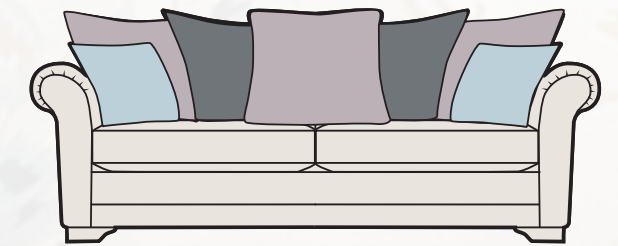

Grand sofa (pillow back) in fabric 8352, 3 pillows in 8177, 2 pillows in 8357, small scatter cushions in 8277, smokey oak feet (VN2). Snuggler in fabric 8177, small scatter cushions in 8277, smokey oak feet (VN2).

3 seater sofa

- Body and seat cushions
- Two pillow back cushions
- Two pillow back cushions
- Two small scatter cushions