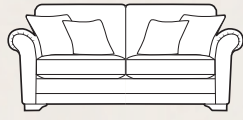

Standard back

Grand sofa
H 950mm
W 2280mm
D 1020mm

3 seater sofa
H 950mm
W 2060mm
D 1020mm

2 seater sofa
H 950mm
W 1850mm
D 1020mm

Snuggler
H 950mm
W 1370mm
D 1020mm

Chair
H 950mm
W 1050mm
D 980mm

Chair arm height is 50mm lower than sofa arm height

Accent chair
H 900mm
W 850mm
D 920mm

Ottoman
H 420mm
W 990mm
D 580mm

Storage stool
H 410mm
W 640mm
D 580mm

Supplied on glides

Footstool
H 380mm
W 640mm
D 580mm

Supplied on glides

Grand sofa (standard back) in fabric 8797, large scatter cushions in 8507, small scatter cushions in 8627, smokey oak feet (VN2). Chair in fabric 8507, small scatter cushion in 8627, smokey oak feet (VN2). Ottoman in fabric 8627, smokey oak feet (VN2).

Pillow back

Grand sofa
H 950mm
W 2280mm
D 1020mm

3 seater sofa
H 950mm
W 2060mm
D 1020mm

2 seater sofa
H 950mm
W 1850mm
D 1020mm

Grand sofa (pillow back) in fabric 8482, 3 pillows in 8020, 2 pillows in 8480, small scatter cushions in 8000, smokey oak feet (VN2). Accent chair in fabric 8000, smokey oak/satin nickel castor legs (FL2).