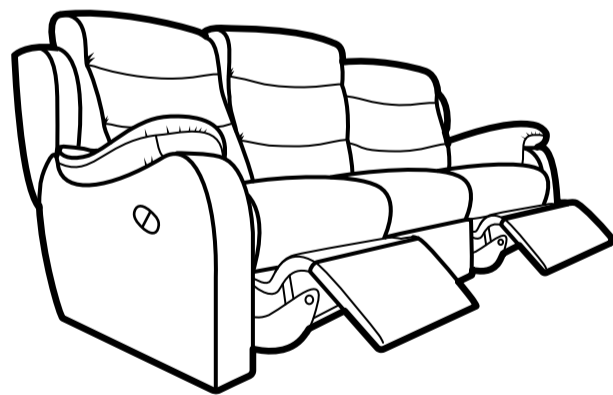

MICHIGAN

MICHIGAN STATIONARY CHAIR

Height	103 cm
Width	95 cm
Depth	99 cm
Seat Height	50 cm
Seat Width	45 cm
Seat Depth	55 cm
Arm Height	65 cm
Weight	37 kg

MICHIGAN STATIONARY 2 SEATER

Height	103 cm
Width	144 cm
Depth	99 cm
Seat Height	50 cm
Seat Width	95 cm
Seat Depth	55 cm
Arm Height	65 cm
Weight	54 kg

MICHIGAN STATIONARY 3 SEATER

Height	103 cm
Width	196 cm
Depth	99 cm
Seat Height	50 cm
Seat Width	146 cm
Seat Depth	55 cm
Arm Height	65 cm
Weight	72 kg

Parker Knoll

MICHIGAN CHAIR POWER RECLINER

Height	103 cm
Width	95 cm
Depth	99 cm
Full Recline	167 cm
Seat Height	50 cm
Seat Width	45 cm
Seat Depth	55 cm
Arm Height	65 cm
Weight	59 kg

MICHIGAN 2 SEATER POWER RECLINER

Height	103 cm
Width	147 cm
Depth	99 cm
Full Recline	167 cm
Seat Height	50 cm
Seat Width	97 cm
Seat Depth	55 cm
Arm Height	60 cm
Weight	92 kg

MICHIGAN 3 SEATER POWER RECLINER