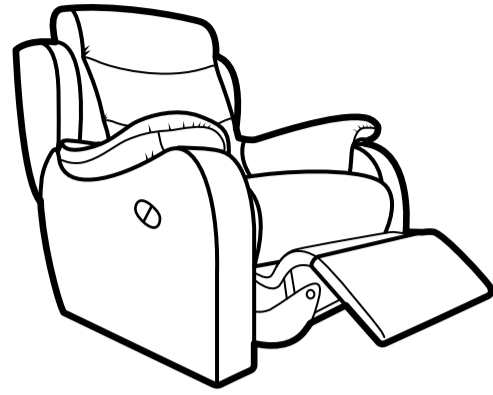

MICHIGAN

MICHIGAN STATIONARY CHAIR

Height	103 cm
Width	95 cm
Depth	99 cm
Seat Height	50 cm
Seat Width	45 cm
Seat Depth	55 cm
Arm Height	65 cm
Weight	37 kg

MICHIGAN STATIONARY 2 SEATER

Height	103 cm
Width	144 cm
Depth	99 cm
Seat Height	50 cm
Seat Width	95 cm
Seat Depth	55 cm
Arm Height	65 cm
Weight	54 kg

MICHIGAN STATIONARY 3 SEATER

Height	103 cm
Width	196 cm
Depth	99 cm
Seat Height	50 cm
Seat Width	146 cm
Seat Depth	55 cm
Arm Height	65 cm
Weight	72 kg

Parker Knoll

MICHIGAN CHAIR POWER RECLINER

Height	103 cm
Width	95 cm
Depth	99 cm
Full Recline	167 cm
Seat Height	50 cm
Seat Width	45 cm
Seat Depth	55 cm
Arm Height	65 cm
Weight	59 kg

MICHIGAN 2 SEATER POWER RECLINER

Height	103 cm
Width	147 cm
Depth	99 cm
Full Recline	167 cm
Seat Height	50 cm
Seat Width	97 cm
Seat Depth	55 cm
Arm Height	60 cm
Weight	92 kg

MICHIGAN 3 SEATER POWER RECLINER