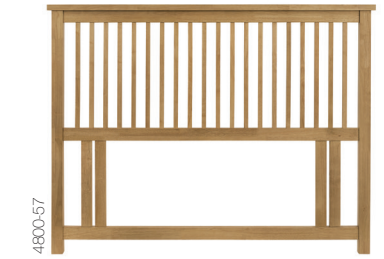

**HIGH FOOTEND
BEDSTEAD**
90CM BEDSTEAD — 4800-52BD
122CM BEDSTEAD* — 4800-51BD
135CM BEDSTEAD — 4800-53BD
150CM BEDSTEAD — 4800-54BD

**LOW FOOTEND
BEDSTEAD**
90CM BEDSTEAD — 4800-42BD
135CM BEDSTEAD — 4800-43BD
150CM BEDSTEAD — 4800-44BD

UNDERBED DRAWER — with protective dust cover
4800-40
130cm x 70cm x 26cm h

DRESSING TABLE — 4800-90
105cm x 42cm x 76cm h

VANITY MIRROR — 4800-17
50cm x 15cm x 58cm h

STOOL — natural coloured fabric seat pad
4800-91
44cm x 35cm x 46cm h

6 DRAWER WIDE CHEST
4800-79
120cm x 41cm x 85cm h

2+4 DRAWER CHEST
4800-76
80cm x 41cm x 107cm h

90CM HEADBOARD
4800-56
122CM HEADBOARD
4800-59
135CM HEADBOARD
4800-57
150CM HEADBOARD
4800-58

1 DRAWER NIGHTSTAND
4800-71
45cm x 41cm x 62cm h

3 DRAWER NIGHTSTAND
4800-73
45cm x 41cm x 62cm h

5 DRAWER TALL CHEST
4800-75
48cm x 41cm x 123cm h

DOUBLE WARDROBE — 4800-82
90cm x 57cm x 195cm h

TRIPLE WARDROBE — 4800-83
120cm x 57cm x 195cm h

Please note, product measurements may vary slightly from those stated within. Our material specification refers to the exterior components. Man-made materials may be used as part of the internal construction.
*The underbed drawer does not fully fit beneath the 122cm bedstead, owing to the position of the bedstead centre leg. — Partial assembly required. — Full self-assembly required.
All copyright, design rights and intellectual property rights existing in our design and products and in the images, text and design of this marketing material are and will remain the property of Bentley Designs Ltd. We will treat any infringement of these rights seriously.