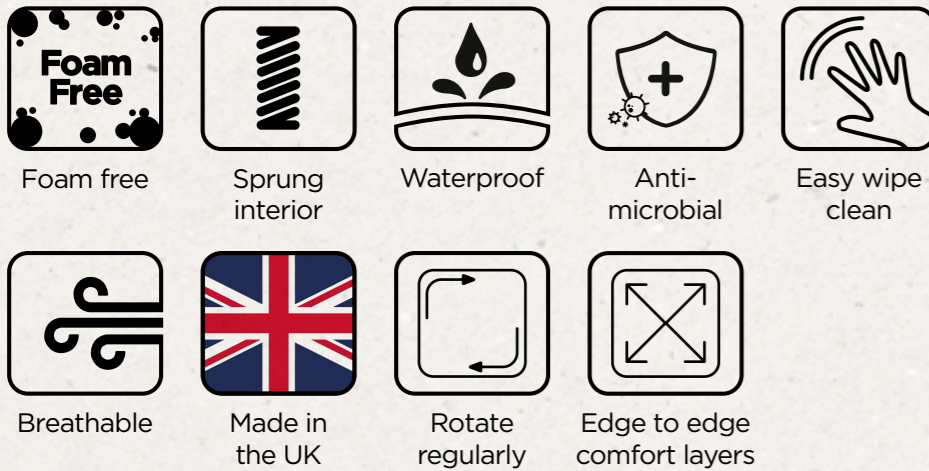

Waterproof sprung mattress

Key Features

Better than waterproof! A waterproof mattress, which is anti-microbial and anti-bacterial

Hypoallergenic and easy to wipe clean for a healthier sleeping environment

Foam Free comfort layers, free from harmful chemicals

Breathable Aerofibre comfort layers help to create a temperature controlled sleeping environment for a drier and fresher mattress

Sprung interior for evenly distributed posture support

Easy care - simply rotate regularly to maximise the life of the mattress

Edge to Edge comfort layers for maximum sleeping area

Made in the UK to meet British and European safety standards

Care instructions

Routine soap and warm water sponging is effective for ordinary use. Fresh stains, both water and oil based are easily removed using most water based household spray cleaning agents. A half cup of bleach for 5 litres of water can also be used as a useful disinfectant. Best cleaning method is 'wipe and dry' technique.