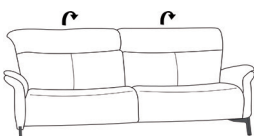

SWA/S 04/19

**3 seater sofa with Cumuly function**  
2 seater optic

also available with electric motor  
W: 204 x D: 106 x H: 97 cm

**2.5 seater sofa with Cumuly function**

also available with electric motor  
W: 167 D: 106 x H: 97 cm

**2 seater sofa with Cumuly function**

also available with electric motor  
W: 147 x D: 106 x H: 97 cm

**Curved sofa with Cumuly function**

also available with electric motor  
W: 216 x D: 119 x H: 97 cm

**3 seater sofa with high fixed back**  
2 seater optic

W: 204 x D: 106 x H: 97 cm

**2.5 seater sofa with high fixed back**

W: 167 D: 106 x H: 97 cm

**2 seater sofa with high fixed back**

W: 147 x D: 106 x H: 97 cm