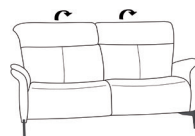

SWA/S 04/19

**3 seater sofa with Cumuly function**  
2 seater optic

also available with electric motor  
W: 204 x D: 106 x H: 97 cm

**2.5 seater sofa with Cumuly function**

also available with electric motor  
W: 167 D: 106 x H: 97 cm

**2 seater sofa with Cumuly function**

also available with electric motor  
W: 147 x D: 106 x H: 97 cm

**Curved sofa with Cumuly function**

also available with electric motor  
W: 216 x D: 119 x H: 97 cm

**3 seater sofa with high fixed back**  
2 seater optic

W: 204 x D: 106 x H: 97 cm

**2.5 seater sofa with high fixed back**

W: 167 D: 106 x H: 97 cm

**2 seater sofa with high fixed back**

W: 147 x D: 106 x H: 97 cm

**Storage footstool**

W: 68 x D: 53 x H: 40 cm

**himolla**  
Quality from Germany