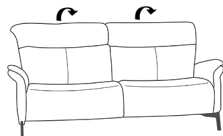

- Curved sofa wooden table - *in beech 43*
- Matching recliner chair available - *Swan recliner 8918*
- Upgrade your sofas from manual to power - *optional extra:*  
*3 separate motors for foot, head and backrest*  
*Heart balance option available*  
*Battery power pack option also available*

SWA/S 04/19

**3 seater sofa with Cumuly function**  
2 seater optic

also available with electric motor  
W: 204 x D: 106 x H: 97 cm

**2.5 seater sofa with Cumuly function**

also available with electric motor  
W: 167 D: 106 x H: 97 cm

**2 seater sofa with Cumuly function**

also available with electric motor  
W: 147 x D: 106 x H: 97 cm

**Curved sofa with Cumuly function**

also available with electric motor  
W: 216 x D: 119 x H: 97 cm

**3 seater sofa with high fixed back**  
2 seater optic

W: 204 x D: 106 x H: 97 cm

**2.5 seater sofa with high fixed back**

W: 167 D: 106 x H: 97 cm

**2 seater sofa with high fixed back**

W: 147 x D: 106 x H: 97 cm