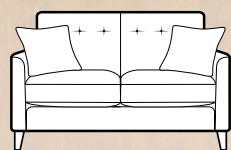

2 Seater Sofa
(High legs only)
H 950mm
W 1530mm
D 940mm