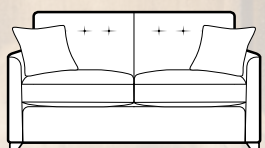

Armless Accent Chair
(High legs only)
H 900mm
W 590mm
D 900mm

Ottoman
(Low feet only)
H 430mm
W 1030mm
D 620mm

Legged Ottoman
(High legs only)
H 400mm
W 1000mm
D 570mm

Storage Stool
Supplied on glides
H 410mm
W 640mm
D 580mm

Footstool
H 380mm
W 640mm
D 580mm

3 Seater Sofabed
(Low feet only)
H 950mm
W 1750mm
D 940mm

2 Seater Sofabed
(Low feet only)
H 950mm
W 1530mm
D 940mm

2/3 Seater Sofabed
(Low feet only)
Two fold slatted and webbed metal action.
Depth open 2280mm