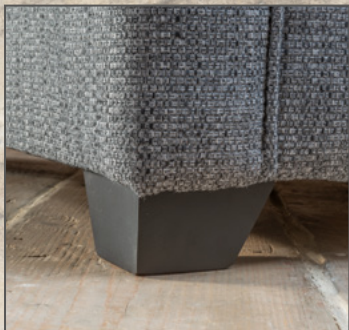

Accent Chairs

Stools

Left to right:

High Leg Options

Arm Caps

Arm caps will help protect your furniture from wear and tear and are available as an optional accessory.

Low Feet Options

Dark