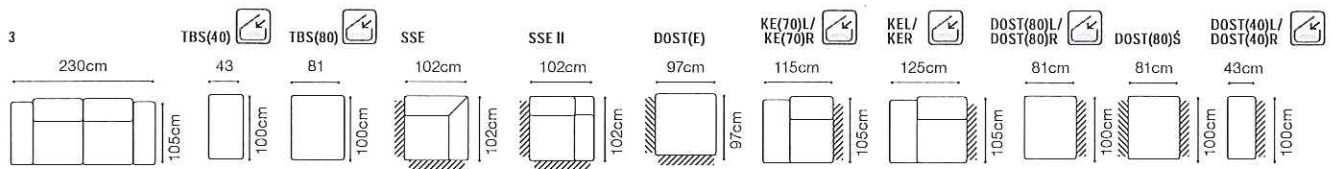

FUNCTIONS

EXAMPLES OF CONFIGURATION

3QFL-DOST(E)-1(80)BB-1(80)TVBBe-BAR PRO ŚC-1DFR

Sleeping function DELFIN

1DFL-3QFR, fabric Clark 45

Bedding container

Movable headrests

- The height of the seat: 44 cm
- The depth of the seat: 55 cm
- The height of the furniture: 76 cm (with the headrest folded)  
98 cm (with the headrest unfolded)
- The height of the legs: 2,5 cm
- The width of the side (1): 28 cm
- The width of the side: 35 cm (other elements)

An electrically foldable relaxation function

A liquor cabinet with a wooden top

1DFL-BAR PRO ŠC -1(80)TVBBe-1(80)BB-DOST(E)-3QFR

Plaza - basic system elements

\* additional information - page 207