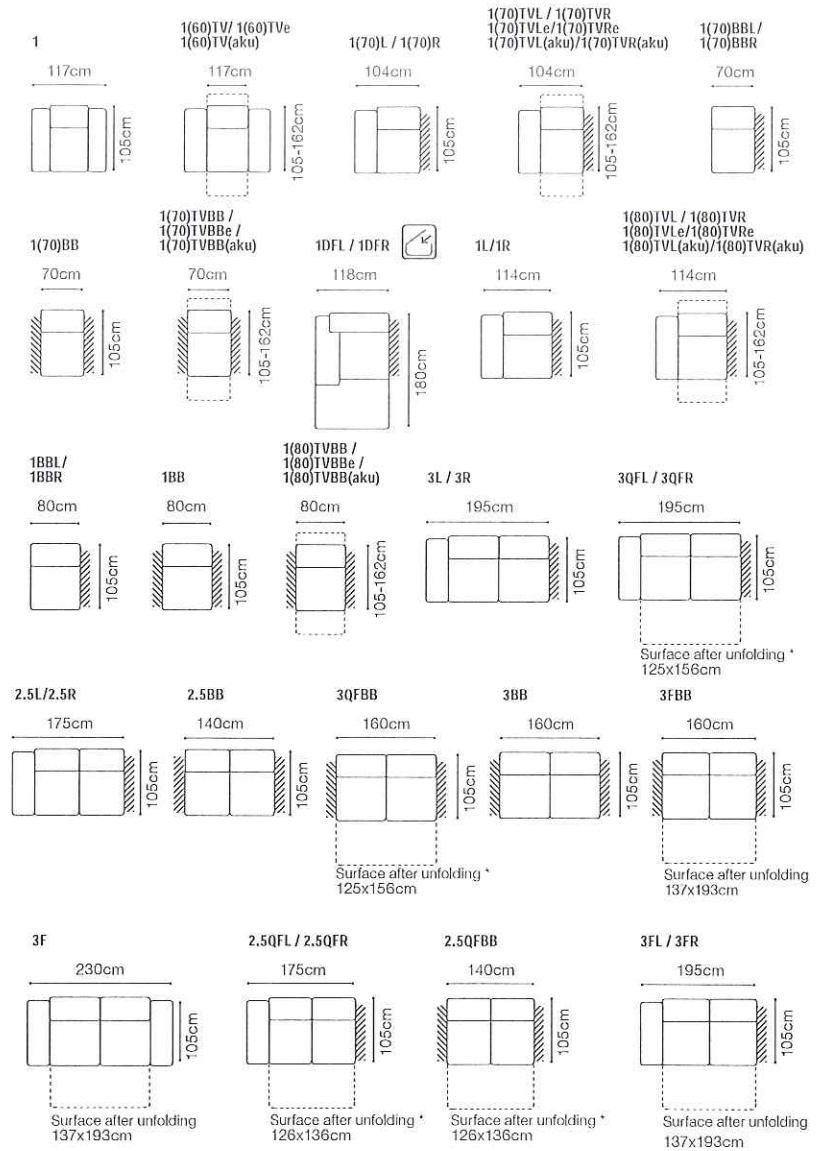

FUNCTIONS

EXAMPLES OF CONFIGURATION

3QFL-DOST(E)-1(80)BB-1(80)TVBBe-BAR PRO ŚC-1DFR

Sleeping function DELFIN

1DFL-3QFR, fabric Clark 45

Bedding container

Movable headrests

- The height of the seat: 44 cm
- The depth of the seat: 55 cm
- The height of the furniture: 76 cm (with the headrest folded)  
98 cm (with the headrest unfolded)
- The height of the legs: 2,5 cm
- The width of the side (1): 28 cm
- The width of the side: 35 cm (other elements)

An electrically foldable relaxation function

A liquor cabinet with a wooden top

1DFL-BAR PRO ŠC -1(80)TVBBe-1(80)BB-DOST(E)-3QFR

Plaza - basic system elements

\* additional information - page 207