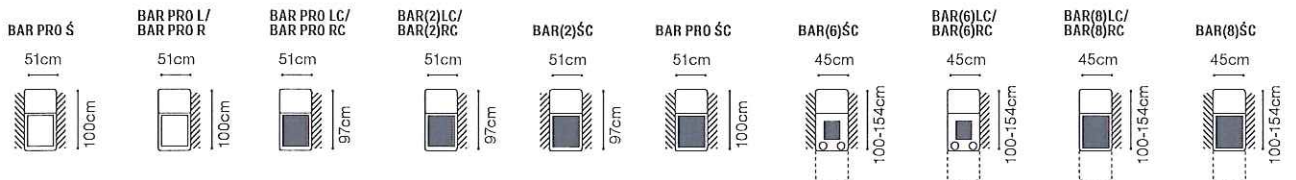

FUNCTIONS

EXAMPLES OF CONFIGURATION

3QFL-DOST(E)-1(80)BB-1(80)TVBBe-BAR PRO ŚC-1DFR

Sleeping function DELFIN

1DFL-3QFR, fabric Clark 45

Bedding container

Movable headrests

- The height of the seat: 44 cm
- The depth of the seat: 55 cm
- The height of the furniture: 76 cm (with the headrest folded)  
98 cm (with the headrest unfolded)
- The height of the legs: 2,5 cm
- The width of the side (1): 28 cm
- The width of the side: 35 cm (other elements)

An electrically foldable relaxation function

A liquor cabinet with a wooden top

1DFL-BAR PRO ŠC -1(80)TVBBe-1(80)BB-DOST(E)-3QFR

Plaza - basic system elements

\* additional information - page 207