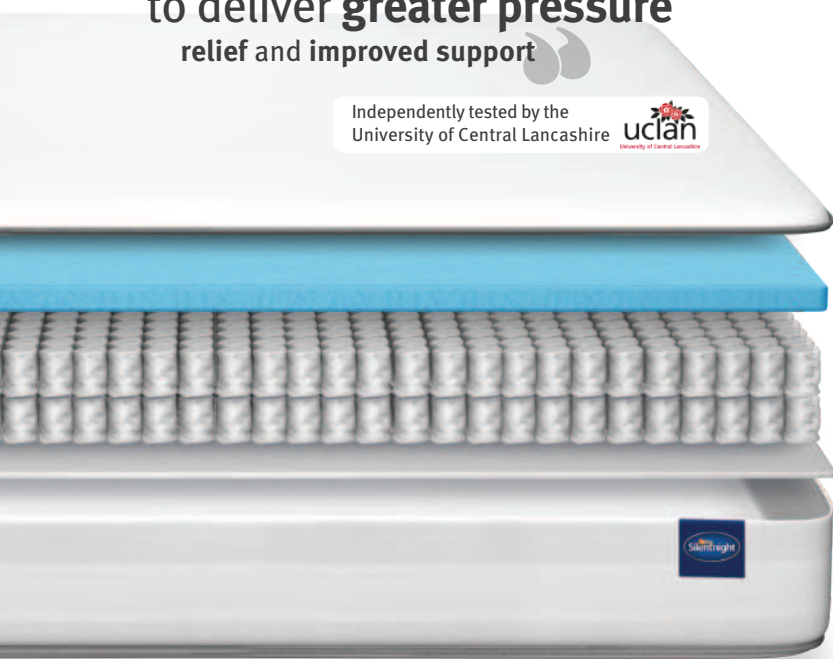

THE PANACHE COLLECTION

ILLUSTRIOUS

“Backed by science...
Geltex has been proven
to deliver **greater pressure relief** and **improved support**”

Independently tested by the University of Central Lancashire 

Geltex® inside

Sleep better, wake up brighter

Discover the unique bounce back and breathability of Geltex inside. Actively responding to your body as you sleep - so you wake up feeling energised

MIRAPOCKET

Superior twin layer of 2000 pocket springs responds independently to weight and delivers individual tailored support

ALLERGY UK APPROVED

Treated with Purotex - a 100% natural probiotic - that combats allergens and dust-mites, creating a cleaner, fresher and more hygienic sleeping environment

SINGLE SIDED MATTRESS
Rotate head to toe regularly

FIRMNESS RATING
MEDIUM SOFT

SUPPORT SYSTEM
MIRAPOCKET

COMFORT FILLING
GELTEX

UK's most trusted

Made in the UK

Tried & tested

Sustainable products