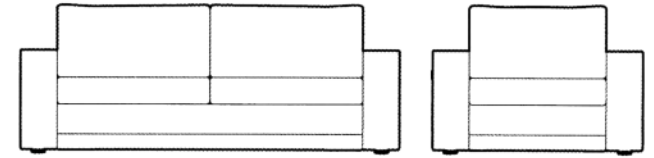

The **Amy** has 3 mattress options:

- Sprung Interior
- Memory Foam on Pocket Spring Unit
- Latex on Pocket Spring Unit

Amy

Options available:

Sofa

Chair

3 seater:	Action size:	160cm
	Mattress size:	140cm x 198cm x 12cm
2 seater:	Action size:	140cm
	Mattress size:	120cm x 198cm x 12cm
Chair:	Action size:	100cm
	Mattress size:	80cm x 198cm x 12cm
Open length:	214cm	
Arm style:	Choice of 4 styles - see page 7	
Feet:	Solid Wood or Chrome	
Fabrics:	Full range	

Options available:

Sofa

Chair

- 3 seater:** Action size: 140cm
Mattress size: 133cm x 188cm x 10cm
- 2 seater:** Action size: 120cm
Mattress size: 113cm x 188cm x 10cm
- Chair:** Fixed
- Arm style:** Choice of 4 styles - see page 7
- Feet:** Solid Wood or Chrome
- Fabrics:** Full range