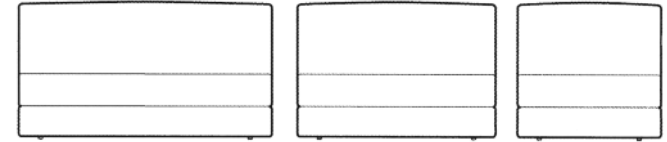

- Sprung Interior
- Pocket Spring Unit

Zoe

Mya sofa shown in Desire Mint, Chair in Desire Orange

The **Mya** is available as a single, two or three-seater sofa bed. Modern, minimalistic yet stylish, easy to use and comes with a wide choice of fabrics.

Two matching bolsters are included with this model.

Options available:

Sofa

Chair

- 3 seater:** Action size: 140cm
Mattress size: 140cm x 188cm x 10cm
- 2 seater:** Action size: 120cm
Mattress size: 120cm x 188cm x 10cm
- Chair:** Action size: 80cm
Mattress size: 80cm x 188cm x 10cm
- Open length:** 214cm
- Fabrics:** Full range