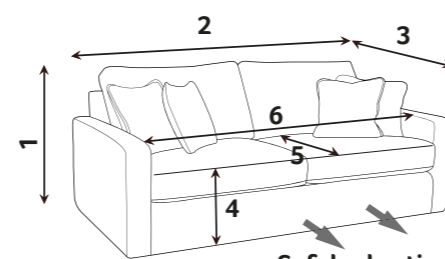

Mattress thickness: 11.5cm

Mattress Length: 183cm

2 fold action is 160Kg total max occupancy weight

Sofa beds available as standard back only

DIMENSION GUIDE

1 - HEIGHT
2 - WIDTH

3 - DEPTH
4 - SEAT HEIGHT

5 - SEAT DEPTH (STD & PILLOW)
6 - SEAT WIDTH

Sofabed action

Check the diagonal access dimension to ensure furniture will fit in your home.

7 - DIAGONAL ACCESS

Illustrations used for reference only.

foamflex

Our new expertly engineered foam seat interior gives you the comfort of fibre with the retention of foam. Our foamflex seat interiors have been granted the FIRA GOLD Award, a mark of quality under-pinning all necessary testing of the product materials, design and production techniques.