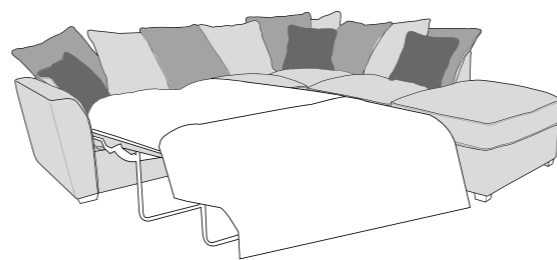

Love chair (LOV)

Arm chair (1ST)

3 Seater Sofa Bed (3SB, 3DB)

(Available in Standard or Deluxe)

2 Seater Sofa Bed (2SB, 2DB)

(Available in Standard or Deluxe)

Chair Sofa Bed (1SB, 1DB)

(Available in Standard or Deluxe)

Atlantis (Luman) Swivel Chair (SWC)

Atlantis (Cuddler) Footstool (FST)

Standard Back Scatter Cushions

Front = Cover 2
Piping = Cover 1
Back = Cover 1

ATLANTIS COVER GUIDE - PILLOW BACK

Please use this guide when ordering the following pieces to clarify cover options.

PILLOW BACK

LH2, RFC, FST (L2, RFC, P) Group

FST, LFC, RH2 (P, LFC, R2) Group

L2S, RFC, FST (L2S, RFC, P) Group

FST, LFC, R2S (P, LFC, R2S) Group

LH2, COR, RH1 (L2, CO, R1) Group

LH1, COR, RH2 (L1, CO, R2) Group

L2S, COR, RH1 (L2S, CO, R1) Group

LH1, COR, RH2 (L1, CO, R2S) Group

L2, R2C (ILH2, R2C) Group

L2C, R2 (L2C, RH2) Group

L2, CO, R2 (LH2, COR, RH2) Group

L1, CO, R1 (LH1, COR, RH2) Group

ALU (AU)

4 Seater modular sofa (4MD)