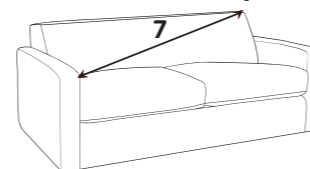

Mattress Length: 185cm

3 fold action is 140Kg total max occupancy weight

DELUXE ACTION & SPRUNG MATTRESS

A two fold metal action with beech slats. Complemented by a deluxe sprung mattress. For everyday use.

Mattress thickness: 11.5cm

Mattress Length: 183cm

2 fold action is 160Kg total max occupancy weight

Sofa beds available as standard back only

DIMENSION GUIDE

1 - HEIGHT
2 - WIDTH

3 - DEPTH
4 - SEAT HEIGHT

5 - SEAT DEPTH (STD & PILLOW)
6 - SEAT WIDTH

Sofabed action

Check the diagonal access dimension to ensure furniture will fit in your home.

7 - DIAGONAL ACCESS

Illustrations used for reference only.

foamflex

Our new expertly engineered foam seat interior gives you the comfort of fibre with the retention of foam. Our foamflex seat interiors have been granted the FIRA GOLD Award, a mark of quality under-pinning all necessary testing of the product materials, design and production techniques.