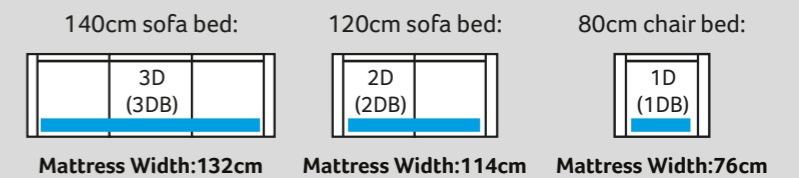

Mattress Length: 185cm

3 fold action is 140Kg total max occupancy weight

DELUXE ACTION & SPRUNG MATTRESS

A two fold metal action with beech slats. Complemented by a deluxe sprung mattress. For everyday use.

Mattress thickness: 11.5cm

Mattress Length: 183cm

2 fold action is 160Kg total max occupancy weight

Sofa beds available as standard back only

DIMENSION GUIDE

1 - HEIGHT
2 - WIDTH

3 - DEPTH
4 - SEAT HEIGHT

5 - SEAT DEPTH (STD & PILLOW)
6 - SEAT WIDTH