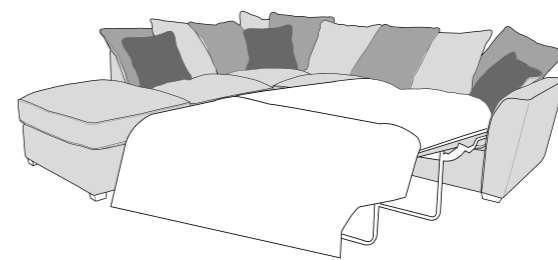

Love chair (LOV)

Arm chair (1ST)

3 Seater Sofa Bed (3SB, 3DB)

(Available in Standard or Deluxe)

2 Seater Sofa Bed (2SB, 2DB)

(Available in Standard or Deluxe)

Chair Sofa Bed (1SB, 1DB)

(Available in Standard or Deluxe)

Atlantis (Luman) Swivel Chair (SWC)

Atlantis (Cuddler) Footstool (FST)

Standard Back Scatter Cushions

Front = Cover 2
Piping = Cover 1
Back = Cover 1

ATLANTIS COVER GUIDE - PILLOW BACK

Please use this guide when ordering the following pieces to clarify cover options.

PILLOW BACK

LH2, RFC, FST (L2, RFC, P) Group

FST, LFC, RH2 (P, LFC, R2) Group

L2S, RFC, FST (L2S, RFC, P) Group

FST, LFC, R2S (P, LFC, R2S) Group

LH2, COR, RH1 (L2, CO, R1) Group

LH1, COR, RH2 (L1, CO, R2) Group

L2S, COR, RH1 (L2S, CO, R1) Group

LH1, COR, RH2 (L1, CO, R2S) Group

L2, R2C (ILH2, R2C) Group

L2C, R2 (L2C, RH2) Group

L2, CO, R2 (LH2, COR, RH2) Group

L1, CO, R1 (LH1, COR, RH2) Group

ALU (AU)

4 Seater modular sofa (4MD)