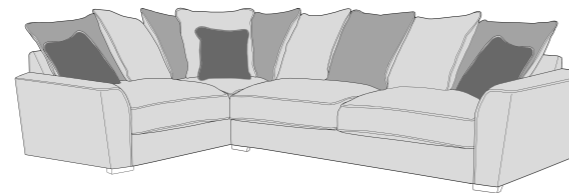

Love chair (LOV)

Arm chair (1ST)

3 Seater Sofa Bed (3SB, 3DB)

(Available in Standard or Deluxe)

2 Seater Sofa Bed (2SB, 2DB)

(Available in Standard or Deluxe)

Chair Sofa Bed (1SB, 1DB)

(Available in Standard or Deluxe)

Atlantis (Luman) Swivel Chair (SWC)

Atlantis (Cuddler) Footstool (FST)

Standard Back Scatter Cushions

Front = Cover 2
Piping = Cover 1
Back = Cover 1

ATLANTIS COVER GUIDE - PILLOW BACK

Please use this guide when ordering the following pieces to clarify cover options.

PILLOW BACK

LH2, RFC, FST (L2, RFC, P) Group

FST, LFC, RH2 (P, LFC, R2) Group

L2S, RFC, FST (L2S, RFC, P) Group

FST, LFC, R2S (P, LFC, R2S) Group

LH2, COR, RH1 (L2, CO, R1) Group

LH1, COR, RH2 (L1, CO, R2) Group

L2S, COR, RH1 (L2S, CO, R1) Group

LH1, COR, RH2 (L1, CO, R2S) Group

L2, R2C (ILH2, R2C) Group

L2C, R2 (L2C, RH2) Group

L2, CO, R2 (LH2, COR, RH2) Group

L1, CO, R1 (LH1, COR, RH2) Group

ALU (AU)

4 Seater modular sofa (4MD)