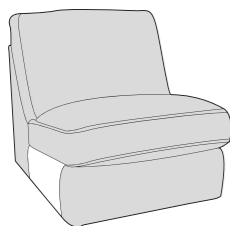

FST, LFC, RH2 (P, LFC, R2) Group

L2S, RFC, FST (L2S, RFC, P) Group

FST, LFC, R2S (P, LFC, R2S) Group

LH2, COR, RH1 (L2, CO, R1) Group

LH1, COR, RH2 (L1, CO, R2) Group

L2S, COR, RH1 (L2S, CO, R1) Group

LH1, COR, R2S (L2, CO, R2S) Group

LH2, R2C (L2, R2C) Group

L2C, RH2 (L2C, R2) Group

LH2, COR, RH2 (L2, CO, R2) Group

LH1, COR, RH1 (L1, CO, R1) Group

ALU (AU)

4 Seater modular sofa (4MD)

3 Seater sofa (3ST)

2 Seater sofa (2ST)

Love chair (LOV)

Arm chair (1ST)

3 Seater Sofa Bed (3SB, 3DB)

(Available in Standard or Deluxe)

2 Seater Sofa Bed (2SB, 2DB)

(Available in Standard or Deluxe)

Chair Sofa Bed (1SB, 1DB)

(Available in Standard or Deluxe)

Atlantis (Luman) Swivel Chair (SWC)

Atlantis (Cuddler) Footstool (FST)

Standard Back Scatter Cushions

Front = Cover 2
Piping = Cover 1
Back = Cover 1

ATLANTIS COVER GUIDE - PILLOW BACK

Please use this guide when ordering the following pieces to clarify cover options.