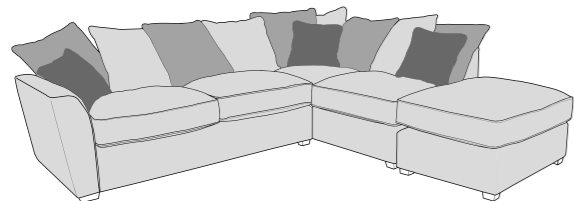

LH2, R2C (L2, R2C) Group

L2C, RH2 (L2C, R2) Group

LH2, COR, RH2 (L2, CO, R2) Group

LH1, COR, RH1 (L1, CO, R1) Group

ALU (AU)

4 Seater modular sofa (4MD)

3 Seater sofa (3ST)

2 Seater sofa (2ST)

Love chair (LOV)

Arm chair (1ST)

3 Seater Sofa Bed (3SB, 3DB)

(Available in Standard or Deluxe)

2 Seater Sofa Bed (2SB, 2DB)

(Available in Standard or Deluxe)

Chair Sofa Bed (1SB, 1DB)

(Available in Standard or Deluxe)

Atlantis (Luman) Swivel Chair (SWC)

Atlantis (Cuddler) Footstool (FST)

Standard Back Scatter Cushions

Front = Cover 2
Piping = Cover 1
Back = Cover 1

ATLANTIS COVER GUIDE - PILLOW BACK

Please use this guide when ordering the following pieces to clarify cover options.

PILLOW BACK

LH2, RFC, FST (L2, RFC, P) Group

FST, LFC, RH2 (P, LFC, R2) Group

L2S, RFC, FST (L2S, RFC, P) Group

FST, LFC, R2S (P, LFC, R2S) Group

LH2, COR, RH1 (L2, CO, R1) Group

LH1, COR, RH2 (L1, CO, R2) Group