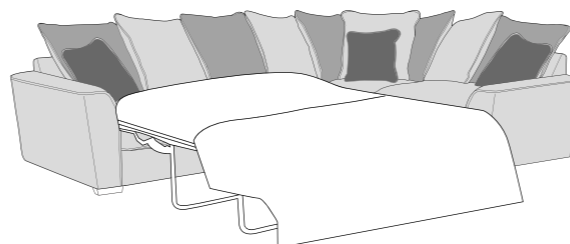

Love chair (LOV)

Arm chair (1ST)

3 Seater Sofa Bed (3SB, 3DB)

(Available in Standard or Deluxe)

2 Seater Sofa Bed (2SB, 2DB)

(Available in Standard or Deluxe)

Chair Sofa Bed (1SB, 1DB)

(Available in Standard or Deluxe)

Atlantis (Luman) Swivel Chair (SWC)

Atlantis (Cuddler) Footstool (FST)

Standard Back Scatter Cushions

Front = Cover 2
Piping = Cover 1
Back = Cover 1

ATLANTIS COVER GUIDE - PILLOW BACK

Please use this guide when ordering the following pieces to clarify cover options.

PILLOW BACK

LH2, RFC, FST (L2, RFC, P) Group

FST, LFC, RH2 (P, LFC, R2) Group

L2S, RFC, FST (L2S, RFC, P) Group

FST, LFC, R2S (P, LFC, R2S) Group

LH2, COR, RH1 (L2, CO, R1) Group

LH1, COR, RH2 (L1, CO, R2) Group

L2S, COR, RH1 (L2S, CO, R1) Group

LH1, COR, RH2 (L1, CO, R2S) Group

L2, R2C (ILH2, R2C) Group

L2C, R2 (L2C, RH2) Group

L2, CO, R2 (LH2, COR, RH2) Group

L1, CO, R1 (LH1, COR, RH2) Group

ALU (AU)

4 Seater modular sofa (4MD)