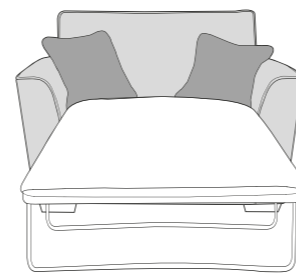

LH2, R2C (L2, R2C) Group

L2C, RH2 (L2C, R2) Group

LH2, COR, RH2 (L2, CO, R2) Group

LH1, COR, RH1 (L1, CO, R1) Group

ALU (AU)

4 Seater modular sofa (4MD)

3 Seater sofa (3ST)

2 Seater sofa (2ST)

Love chair (LOV)

Arm chair (1ST)

3 Seater Sofa Bed (3SB, 3DB)

(Available in Standard or Deluxe)

2 Seater Sofa Bed (2SB, 2DB)

(Available in Standard or Deluxe)

Chair Sofa Bed (1SB, 1DB)

(Available in Standard or Deluxe)

Atlantis (Luman) Swivel Chair (SWC)

Atlantis (Cuddler) Footstool (FST)

Standard Back Scatter Cushions

Front = Cover 2
Piping = Cover 1
Back = Cover 1

ATLANTIS COVER GUIDE - PILLOW BACK

Please use this guide when ordering the following pieces to clarify cover options.