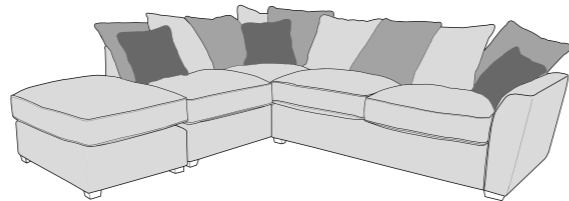

LH2, R2C (L2, R2C) Group

L2C, RH2 (L2C, R2) Group

LH2, COR, RH2 (L2, CO, R2) Group

LH1, COR, RH1 (L1, CO, R1) Group

ALU (AU)

4 Seater modular sofa (4MD)

3 Seater sofa (3ST)

2 Seater sofa (2ST)

Love chair (LOV)

Arm chair (1ST)

3 Seater Sofa Bed (3SB, 3DB)

(Available in Standard or Deluxe)

2 Seater Sofa Bed (2SB, 2DB)

(Available in Standard or Deluxe)

Chair Sofa Bed (1SB, 1DB)

(Available in Standard or Deluxe)

Atlantis (Luman) Swivel Chair (SWC)

Atlantis (Cuddler) Footstool (FST)

Standard Back Scatter Cushions

Front = Cover 2
Piping = Cover 1
Back = Cover 1

ATLANTIS COVER GUIDE - PILLOW BACK

Please use this guide when ordering the following pieces to clarify cover options.

PILLOW BACK

LH2, RFC, FST (L2, RFC, P) Group

FST, LFC, RH2 (P, LFC, R2) Group

L2S, RFC, FST (L2S, RFC, P) Group

FST, LFC, R2S (P, LFC, R2S) Group

LH2, COR, RH1 (L2, CO, R1) Group

LH1, COR, RH2 (L1, CO, R2) Group