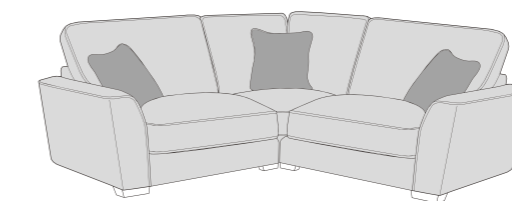

FST, LFC, RH2 (P, LFC, R2) Group

L2S, RFC, FST (L2S, RFC, P) Group

FST, LFC, R2S (P, LFC, R2S) Group

LH2, COR, RH1 (L2, CO, R1) Group

LH1, COR, RH2 (L1, CO, R2) Group

L2S, COR, RH1 (L2S, CO, R1) Group

LH1, COR, R2S (L2, CO, R2S) Group

LH2, R2C (L2, R2C) Group

L2C, RH2 (L2C, R2) Group

LH2, COR, RH2 (L2, CO, R2) Group

LH1, COR, RH1 (L1, CO, R1) Group

ALU (AU)

4 Seater modular sofa (4MD)

3 Seater sofa (3ST)

2 Seater sofa (2ST)

Love chair (LOV)

Arm chair (1ST)

3 Seater Sofa Bed (3SB, 3DB)

(Available in Standard or Deluxe)

2 Seater Sofa Bed (2SB, 2DB)

(Available in Standard or Deluxe)

Chair Sofa Bed (1SB, 1DB)

(Available in Standard or Deluxe)

Atlantis (Luman) Swivel Chair (SWC)

Atlantis (Cuddler) Footstool (FST)

Standard Back Scatter Cushions

Front = Cover 2
Piping = Cover 1
Back = Cover 1

ATLANTIS COVER GUIDE - PILLOW BACK

Please use this guide when ordering the following pieces to clarify cover options.