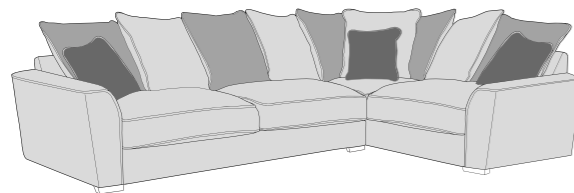

Love chair (LOV)

Arm chair (1ST)

3 Seater Sofa Bed (3SB, 3DB)

(Available in Standard or Deluxe)

2 Seater Sofa Bed (2SB, 2DB)

(Available in Standard or Deluxe)

Chair Sofa Bed (1SB, 1DB)

(Available in Standard or Deluxe)

Atlantis (Luman) Swivel Chair (SWC)

Atlantis (Cuddler) Footstool (FST)

Standard Back Scatter Cushions

Front = Cover 2
Piping = Cover 1
Back = Cover 1

ATLANTIS COVER GUIDE - PILLOW BACK

Please use this guide when ordering the following pieces to clarify cover options.

PILLOW BACK

LH2, RFC, FST (L2, RFC, P) Group

FST, LFC, RH2 (P, LFC, R2) Group

L2S, RFC, FST (L2S, RFC, P) Group

FST, LFC, R2S (P, LFC, R2S) Group

LH2, COR, RH1 (L2, CO, R1) Group

LH1, COR, RH2 (L1, CO, R2) Group

L2S, COR, RH1 (L2S, CO, R1) Group

LH1, COR, RH2 (L1, CO, R2S) Group

L2, R2C (ILH2, R2C) Group

L2C, R2 (L2C, RH2) Group

L2, CO, R2 (LH2, COR, RH2) Group

L1, CO, R1 (LH1, COR, RH2) Group

ALU (AU)

4 Seater modular sofa (4MD)