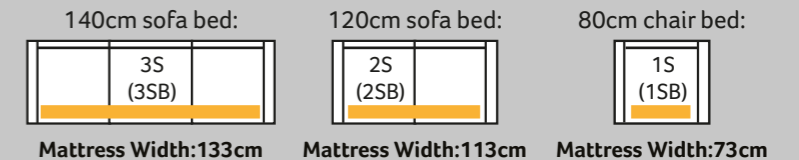

SOFABEDS: 2 SLEEP OPTIONS

STANDARD ACTION & FOAM MATTRESS

A three fold metal action with a sprung 'polyprop' base. Complemented by a high performance foam mattress. For occasional use only.

Mattress Thickness: 6cm

Mattress Length: 185cm

3 fold action is 140Kg total max occupancy weight

DELUXE ACTION & SPRUNG MATTRESS

A two fold metal action with beech slats. Complemented by a deluxe sprung mattress. For everyday use.

Mattress thickness: 11.5cm

Mattress Length: 183cm

2 fold action is 160Kg total max occupancy weight

Sofa beds available as standard back only

DIMENSION GUIDE

1 - HEIGHT
2 - WIDTH

3 - DEPTH
4 - SEAT HEIGHT

5 - SEAT DEPTH (STD & PILLOW)
6 - SEAT WIDTH