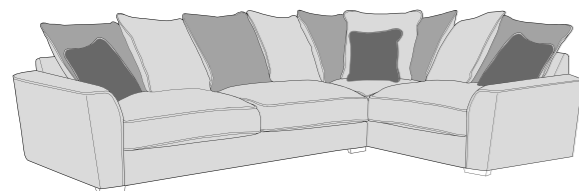

Love chair (LOV)

Arm chair (1ST)

3 Seater Sofa Bed (3SB, 3DB)

(Available in Standard or Deluxe)

2 Seater Sofa Bed (2SB, 2DB)

(Available in Standard or Deluxe)

Chair Sofa Bed (1SB, 1DB)

(Available in Standard or Deluxe)

Atlantis (Luman) Swivel Chair (SWC)

Atlantis (Cuddler) Footstool (FST)

Standard Back Scatter Cushions

Front = Cover 2
Piping = Cover 1
Back = Cover 1

ATLANTIS COVER GUIDE - PILLOW BACK

Please use this guide when ordering the following pieces to clarify cover options.

PILLOW BACK

LH2, RFC, FST (L2, RFC, P) Group

FST, LFC, RH2 (P, LFC, R2) Group

L2S, RFC, FST (L2S, RFC, P) Group

FST, LFC, R2S (P, LFC, R2S) Group

LH2, COR, RH1 (L2, CO, R1) Group

LH1, COR, RH2 (L1, CO, R2) Group

L2S, COR, RH1 (L2S, CO, R1) Group

LH1, COR, RH2 (L1, CO, R2S) Group

L2, R2C (ILH2, R2C) Group

L2C, R2 (L2C, RH2) Group

L2, CO, R2 (LH2, COR, RH2) Group

L1, CO, R1 (LH1, COR, RH2) Group

ALU (AU)

4 Seater modular sofa (4MD)