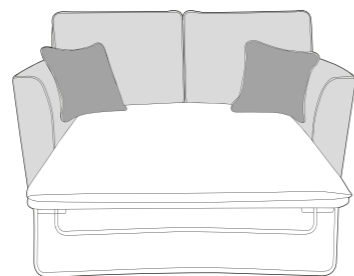

LH2, R2C (L2, R2C) Group

L2C, RH2 (L2C, R2) Group

LH2, COR, RH2 (L2, CO, R2) Group

LH1, COR, RH1 (L1, CO, R1) Group

ALU (AU)

4 Seater modular sofa (4MD)

3 Seater sofa (3ST)

2 Seater sofa (2ST)

Love chair (LOV)

Arm chair (1ST)

3 Seater Sofa Bed (3SB, 3DB)

(Available in Standard or Deluxe)

2 Seater Sofa Bed (2SB, 2DB)

(Available in Standard or Deluxe)

Chair Sofa Bed (1SB, 1DB)

(Available in Standard or Deluxe)

Atlantis (Luman) Swivel Chair (SWC)

Atlantis (Cuddler) Footstool (FST)

Standard Back Scatter Cushions

Front = Cover 2
Piping = Cover 1
Back = Cover 1

ATLANTIS COVER GUIDE - PILLOW BACK

Please use this guide when ordering the following pieces to clarify cover options.