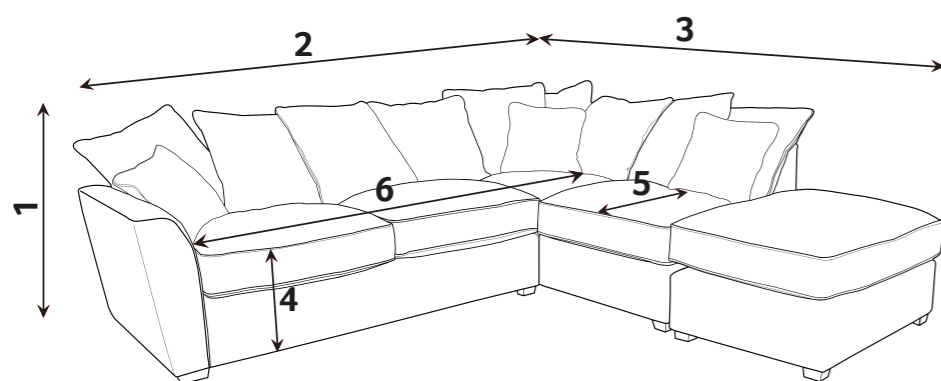

Mattress thickness: 11.5cm

Mattress Length: 183cm

2 fold action is 160Kg total max occupancy weight

Sofa beds available as standard back only

DIMENSION GUIDE

1 - HEIGHT
2 - WIDTH

3 - DEPTH
4 - SEAT HEIGHT

5 - SEAT DEPTH (STD & PILLOW)
6 - SEAT WIDTH

Sofabed action

Check the diagonal access dimension to ensure furniture will fit in your home.

7 - DIAGONAL ACCESS

Illustrations used for reference only.

foamflex

Our new expertly engineered foam seat interior gives you the comfort of fibre with the retention of foam. Our foamflex seat interiors have been granted the FIRA GOLD Award, a mark of quality under-pinning all necessary testing of the product materials, design and production techniques.