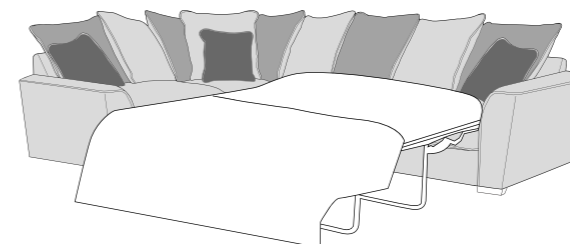

Love chair (LOV)

Arm chair (1ST)

3 Seater Sofa Bed (3SB, 3DB)

(Available in Standard or Deluxe)

2 Seater Sofa Bed (2SB, 2DB)

(Available in Standard or Deluxe)

Chair Sofa Bed (1SB, 1DB)

(Available in Standard or Deluxe)

Atlantis (Luman) Swivel Chair (SWC)

Atlantis (Cuddler) Footstool (FST)

Standard Back Scatter Cushions

Front = Cover 2
Piping = Cover 1
Back = Cover 1

ATLANTIS COVER GUIDE - PILLOW BACK

Please use this guide when ordering the following pieces to clarify cover options.

PILLOW BACK

LH2, RFC, FST (L2, RFC, P) Group

FST, LFC, RH2 (P, LFC, R2) Group

L2S, RFC, FST (L2S, RFC, P) Group

FST, LFC, R2S (P, LFC, R2S) Group

LH2, COR, RH1 (L2, CO, R1) Group

LH1, COR, RH2 (L1, CO, R2) Group

L2S, COR, RH1 (L2S, CO, R1) Group

LH1, COR, RH2 (L1, CO, R2S) Group

L2, R2C (ILH2, R2C) Group

L2C, R2 (L2C, RH2) Group

L2, CO, R2 (LH2, COR, RH2) Group

L1, CO, R1 (LH1, COR, RH2) Group

ALU (AU)

4 Seater modular sofa (4MD)