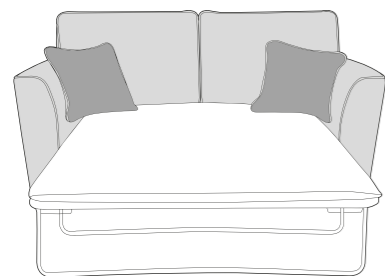

LH2, R2C (L2, R2C) Group

L2C, RH2 (L2C, R2) Group

LH2, COR, RH2 (L2, CO, R2) Group

LH1, COR, RH1 (L1, CO, R1) Group

ALU (AU)

4 Seater modular sofa (4MD)

3 Seater sofa (3ST)

2 Seater sofa (2ST)

Love chair (LOV)

Arm chair (1ST)

3 Seater Sofa Bed (3SB, 3DB)

(Available in Standard or Deluxe)

2 Seater Sofa Bed (2SB, 2DB)

(Available in Standard or Deluxe)

Chair Sofa Bed (1SB, 1DB)

(Available in Standard or Deluxe)

Atlantis (Luman) Swivel Chair (SWC)

Atlantis (Cuddler) Footstool (FST)

Standard Back Scatter Cushions

Front = Cover 2
Piping = Cover 1
Back = Cover 1

ATLANTIS COVER GUIDE - PILLOW BACK

Please use this guide when ordering the following pieces to clarify cover options.