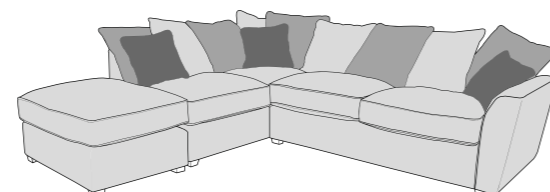

## STANDARD BACK

4 Seater modular sofa

3 Seater sofa

2 Seater sofa

L1/R1

L2/R2  
Available in standard sofa  
bed action (L2S/R2S)

LFC/RFC \*

AU

## PILLOW BACK

4 Seater modular sofa

3 Seater sofa

2 Seater sofa

L1/R1

L2/R2

LFC/RFC \*

AU

CO

L2, RFC, P Group

P, LFC, R2 Group

L2S, RFC, P Group

P, LFC, R2S Group

Storage Footstool (F)

Large Footstool (P)

Sofa Bed Options

Available in standard back only

Love chair

Arm chair

Standard Back Scatter Cushions

Front = Cover 2  
Piping = Cover 1  
Back = Cover 1

Pillow Back Scatter Cushions

Front = Cover 3  
Piping = Cover 1  
Back = Cover 1