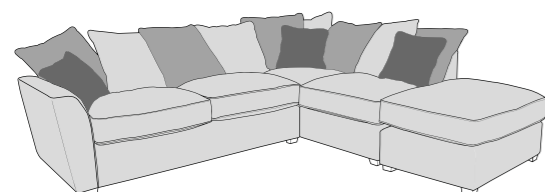

## STANDARD BACK

4 Seater modular sofa

3 Seater sofa

2 Seater sofa

L1/R1

L2/R2  
Available in standard sofa  
bed action (L2S/R2S)

LFC/RFC \*

AU

## PILLOW BACK

4 Seater modular sofa

3 Seater sofa

2 Seater sofa

L1/R1

L2/R2

LFC/RFC \*

AU

CO

L2, RFC, P Group

P, LFC, R2 Group

L2S, RFC, P Group

P, LFC, R2S Group

Storage Footstool (F)

Large Footstool (P)

Sofa Bed Options

Available in standard back only

Love chair

Arm chair

Standard Back Scatter Cushions

Front = Cover 2  
Piping = Cover 1  
Back = Cover 1

Pillow Back Scatter Cushions

Front = Cover 3  
Piping = Cover 1  
Back = Cover 1