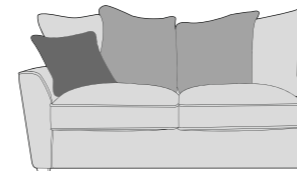

## STANDARD BACK

4 Seater modular sofa

3 Seater sofa

2 Seater sofa

L1/R1

L2/R2  
Available in standard sofa  
bed action (L2S/R2S)

LFC/RFC \*

AU

## PILLOW BACK

4 Seater modular sofa

3 Seater sofa

2 Seater sofa

L1/R1

L2/R2

LFC/RFC \*

AU

CO

L2, RFC, P Group

P, LFC, R2 Group

L2S, RFC, P Group

P, LFC, R2S Group

Storage Footstool (F)

Large Footstool (P)

Sofa Bed Options

Available in standard back only

Love chair

Arm chair

Standard Back Scatter Cushions

Front = Cover 2  
Piping = Cover 1  
Back = Cover 1

Pillow Back Scatter Cushions

Front = Cover 3  
Piping = Cover 1  
Back = Cover 1