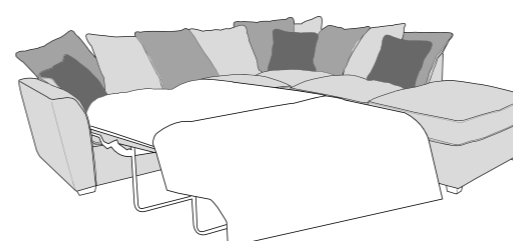

## STANDARD BACK

4 Seater modular sofa

3 Seater sofa

2 Seater sofa

L1/R1

L2/R2  
Available in standard sofa  
bed action (L2S/R2S)

LFC/RFC \*

AU

## PILLOW BACK

4 Seater modular sofa

3 Seater sofa

2 Seater sofa

L1/R1

L2/R2

LFC/RFC \*

AU

CO

L2, RFC, P Group

P, LFC, R2 Group

L2S, RFC, P Group

P, LFC, R2S Group

Storage Footstool (F)

Large Footstool (P)

Sofa Bed Options

Available in standard back only

Love chair

Arm chair

Standard Back Scatter Cushions

Front = Cover 2  
Piping = Cover 1  
Back = Cover 1

Pillow Back Scatter Cushions

Front = Cover 3  
Piping = Cover 1  
Back = Cover 1