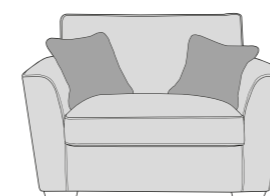

## STANDARD BACK

4 Seater modular sofa

3 Seater sofa

2 Seater sofa

L1/R1

L2/R2  
Available in standard sofa  
bed action (L2S/R2S)

LFC/RFC \*

AU

## PILLOW BACK

4 Seater modular sofa

3 Seater sofa

2 Seater sofa

L1/R1

L2/R2

LFC/RFC \*

AU

CO

L2, RFC, P Group

P, LFC, R2 Group

L2S, RFC, P Group

P, LFC, R2S Group

Storage Footstool (F)

Large Footstool (P)

Sofa Bed Options

Available in standard back only

Love chair

Arm chair

Standard Back Scatter Cushions

Front = Cover 2  
Piping = Cover 1  
Back = Cover 1

Pillow Back Scatter Cushions

Front = Cover 3  
Piping = Cover 1  
Back = Cover 1