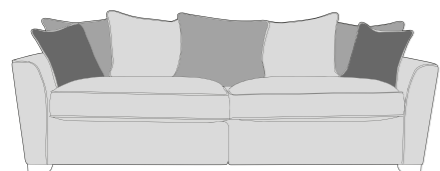

## STANDARD BACK

4 Seater modular sofa

3 Seater sofa

2 Seater sofa

L1/R1

L2/R2  
Available in standard sofa  
bed action (L2S/R2S)

LFC/RFC \*

AU

## PILLOW BACK

4 Seater modular sofa

3 Seater sofa

2 Seater sofa

L1/R1

L2/R2

LFC/RFC \*

AU

Available in standard back only

Love chair

Arm chair

Standard Back Scatter Cushions

Front = Cover 2  
Piping = Cover 1  
Back = Cover 1

Pillow Back Scatter Cushions

Front = Cover 3  
Piping = Cover 1  
Back = Cover 1