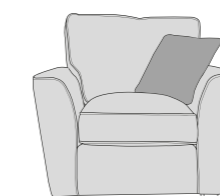

## STANDARD BACK

4 Seater modular sofa

3 Seater sofa

2 Seater sofa

L1/R1

L2/R2  
Available in standard sofa  
bed action (L2S/R2S)

LFC/RFC \*

AU

## PILLOW BACK

4 Seater modular sofa

3 Seater sofa

2 Seater sofa

L1/R1

L2/R2

LFC/RFC \*

AU

CO

L2, RFC, P Group

P, LFC, R2 Group

L2S, RFC, P Group

P, LFC, R2S Group

Storage Footstool (F)

Large Footstool (P)

Sofa Bed Options

Available in standard back only

Love chair

Arm chair

Standard Back Scatter Cushions

Front = Cover 2  
Piping = Cover 1  
Back = Cover 1

Pillow Back Scatter Cushions

Front = Cover 3  
Piping = Cover 1  
Back = Cover 1