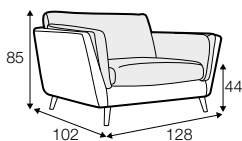

classic

COVERS

fixed

loose
with velcro

SPECIAL

modular
system

Drawings shown height with leg no. 141A H-14.

armchair

armchair wide

footstool 90x70

2 seater

3 seater

3XL seater (divided, two cushions)

3XL seater (divided, three cushions)

set 1 right / or left

2 seater left / or right + chaiselongue right / or left