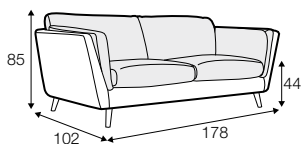

classic

COVERS

fixed

loose
with velcro

SPECIAL

modular
system

Drawings shown height with leg no. 141A H-14.

armchair

armchair wide

footstool 90x70

2 seater

3 seater

3XL seater (divided, two cushions)

3XL seater (divided, three cushions)

set 1 right / or left

2 seater left / or right + chaiselongue right / or left