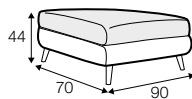

classic

COVERS

fixed

loose
with velcro

SPECIAL

modular
system

Drawings shown height with leg no. 141A H-14.

armchair

armchair wide

footstool 90x70

2 seater

3 seater

3XL seater (divided, two cushions)

3XL seater (divided, three cushions)

set 1 right / or left

2 seater left / or right + chaiselongue right / or left

set 2 right / or left

3 seater left / or right + chaiselongue wide right / or left

set 3 right / or left

2 seater left / or right + divan right / or left

set 4 right / or left

3 seater left / or right + divan right / or left