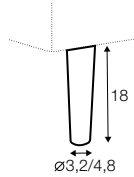

divan right / or left

corner 90° no. 1

corner 90° no. 2

cozy corner right / or left

corner 30°

extra dimensions

depth of seat

accessories

headrest L-77

headrest L-62

endpart left / or right

legs

no. 141A
wood
recommended

no. 91
wood

no. 141B
wood

no. 152
wood