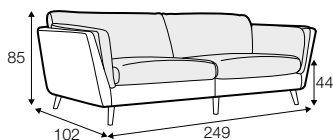

classic

COVERS

fixed

loose
with velcro

SPECIAL

modular
system

Drawings shown height with leg no. 141A H-14.

armchair

armchair wide

footstool 90x70

2 seater

3 seater

3XL seater (divided, two cushions)

3XL seater (divided, three cushions)

set 1 right / or left

2 seater left / or right + chaiselongue right / or left

set 2 right / or left

3 seater left / or right + chaiselongue wide right / or left

set 3 right / or left

2 seater left / or right + divan right / or left

set 4 right / or left

3 seater left / or right + divan right / or left

set 5 right / or left
3 seater left / or right + cozy corner right / or left

set 6
divan left + 2 seater without armrests + divan right

set 7 right / or left
chaiselongue left / or right + 2 seater without armrests + divan right / or left