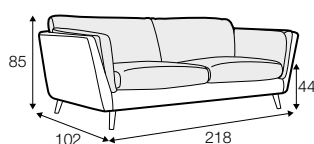

classic

COVERS

fixed

loose
with velcro

SPECIAL

modular
system

Drawings shown height with leg no. 141A H-14.

armchair

armchair wide

footstool 90x70

2 seater

3 seater

3XL seater (divided, two cushions)

3XL seater (divided, three cushions)

set 1 right / or left

2 seater left / or right + chaiselongue right / or left