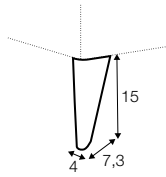

divan right / or left

corner 90° no. 1

corner 90° no. 2

cozy corner right / or left

corner 30°

extra dimensions

depth of seat

accessories

headrest L-77

headrest L-62

endpart left / or right

legs

no. 141A
wood
recommended

no. 91
wood

no. 141B
wood

no. 152
wood