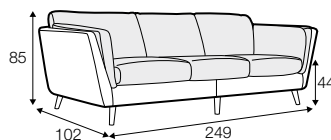

classic

COVERS

fixed

loose
with velcro

SPECIAL

modular
system

Drawings shown height with leg no. 141A H-14.

armchair

armchair wide

footstool 90x70

2 seater

3 seater

3XL seater (divided, two cushions)

3XL seater (divided, three cushions)

set 1 right / or left

2 seater left / or right + chaiselongue right / or left

set 2 right / or left

3 seater left / or right + chaiselongue wide right / or left

set 3 right / or left

2 seater left / or right + divan right / or left

set 4 right / or left

3 seater left / or right + divan right / or left

set 5 right / or left
3 seater left / or right + cozy corner right / or left

set 6
divan left + 2 seater without armrests + divan right

set 7 right / or left
chaiselongue left / or right + 2 seater without armrests + divan right / or left