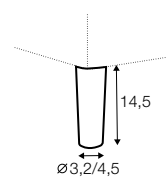

divan right / or left

corner 90° no. 1

corner 90° no. 2

cozy corner right / or left

corner 30°

extra dimensions

depth of seat

accessories

headrest L-77

headrest L-62

endpart left / or right

legs

no. 141A
wood
recommended

no. 91
wood

no. 141B
wood

no. 152
wood