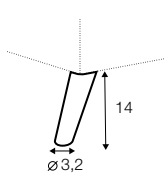

divan right / or left

corner 90° no. 1

corner 90° no. 2

cozy corner right / or left

corner 30°

extra dimensions

depth of seat

accessories

headrest L-77

headrest L-62

endpart left / or right

legs

no. 141A
wood
recommended

no. 91
wood

no. 141B
wood

no. 152
wood