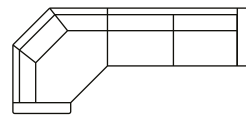

2 seater
Art. No.: 14244
H88 x D90 x W170cm

3 seater
Art. No.: 14242
H88 x D90 x W206cm

3 seater bent
Art. No.: 15798
H88 x D105 x W245cm

Cosy corner
with 2 arms
Art. No.: 17083
H88 x D161 x W161cm

Chaiselongue
with 2 seater (L)
Art. No.: 14245
H88 x D152 x W242cm

Chaiselongue
with 2 seater (R)
Art. No.: 14246
H88 x D152 x W242cm

Cosy corner + 1 seater
with 1 arm (L)
Art. No.: 15659
H88 x D161 x W230cm

Cosy corner + 1 seater
with 1 arm (R)
Art. No.: 15660
H88 x D161 x W230cm

Cosy corner
with 2 seater (L)
Art. No.: 14712
H88 x D161 x W297cm

Cosy corner
with 2 seater (R)
Art. No.: 14713
H88 x D161 x W297cm

Cosy corner
with 3 seater (L)
Art. No.: 14714
H88 x D161 x W333cm

Cosy corner
with 3 seater (R)
Art. No.: 14715
H88 x D161 x W333cm