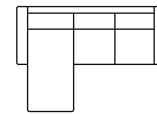

HARLOW

A collection to bring modern sophistication and style to any living space.

SOFAS FOR EVERY HOME

3 seater bended

Chaiselongue
with 2 seater

1 seater
Art. No.: 14243
H88 x D90 x W103cm

1,5 seater
Art. No.: 16233
H88 x D90 x W121cm

2 seater
Art. No.: 14244
H88 x D90 x W170cm

3 seater
Art. No.: 14242
H88 x D90 x W206cm

3 seater bent
Art. No.: 15798
H88 x D105 x W245cm

Cosy corner
with 2 arms
Art. No.: 17083
H88 x D161 x W161cm

Chaiselongue
with 2 seater (L)
Art. No.: 14245
H88 x D152 x W242cm

Chaiselongue
with 2 seater (R)
Art. No.: 14246
H88 x D152 x W242cm

Cosy corner + 1 seater
with 1 arm (L)
Art. No.: 15659
H88 x D161 x W230cm

Cosy corner + 1 seater
with 1 arm (R)
Art. No.: 15660
H88 x D161 x W230cm

Cosy corner
with 2 seater (L)
Art. No.: 14712
H88 x D161 x W297cm

Cosy corner
with 2 seater (R)
Art. No.: 14713
H88 x D161 x W297cm

Cosy corner
with 3 seater (L)
Art. No.: 14714
H88 x D161 x W333cm

Cosy corner
with 3 seater (R)
Art. No.: 14715
H88 x D161 x W333cm