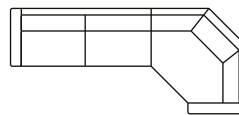

2 seater
Art. No.: 14244
H88 x D90 x W170cm

3 seater
Art. No.: 14242
H88 x D90 x W206cm

3 seater bent
Art. No.: 15798
H88 x D105 x W245cm

Cosy corner
with 2 arms
Art. No.: 17083
H88 x D161 x W161cm

Chaiselongue
with 2 seater (L)
Art. No.: 14245
H88 x D152 x W242cm

Chaiselongue
with 2 seater (R)
Art. No.: 14246
H88 x D152 x W242cm

Cosy corner + 1 seater
with 1 arm (L)
Art. No.: 15659
H88 x D161 x W230cm

Cosy corner + 1 seater
with 1 arm (R)
Art. No.: 15660
H88 x D161 x W230cm

Cosy corner
with 2 seater (L)
Art. No.: 14712
H88 x D161 x W297cm

Cosy corner
with 2 seater (R)
Art. No.: 14713
H88 x D161 x W297cm

Cosy corner
with 3 seater (L)
Art. No.: 14714
H88 x D161 x W333cm

Cosy corner
with 3 seater (R)
Art. No.: 14715
H88 x D161 x W333cm