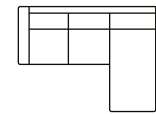

HARLOW

A collection to bring modern sophistication and style to any living space.

SOFAS FOR EVERY HOME

3 seater bended

Chaiselongue
with 2 seater

1 seater
Art. No.: 14243
H88 x D90 x W103cm

1,5 seater
Art. No.: 16233
H88 x D90 x W121cm

2 seater
Art. No.: 14244
H88 x D90 x W170cm

3 seater
Art. No.: 14242
H88 x D90 x W206cm

3 seater bent
Art. No.: 15798
H88 x D105 x W245cm

Cosy corner
with 2 arms
Art. No.: 17083
H88 x D161 x W161cm

Chaiselongue
with 2 seater (L)
Art. No.: 14245
H88 x D152 x W242cm

Chaiselongue
with 2 seater (R)
Art. No.: 14246
H88 x D152 x W242cm

Cosy corner + 1 seater
with 1 arm (L)
Art. No.: 15659
H88 x D161 x W230cm

Cosy corner + 1 seater
with 1 arm (R)
Art. No.: 15660
H88 x D161 x W230cm

Cosy corner
with 2 seater (L)
Art. No.: 14712
H88 x D161 x W297cm

Cosy corner
with 2 seater (R)
Art. No.: 14713
H88 x D161 x W297cm

Cosy corner
with 3 seater (L)
Art. No.: 14714
H88 x D161 x W333cm

Cosy corner
with 3 seater (R)
Art. No.: 14715
H88 x D161 x W333cm