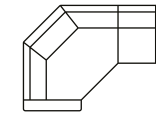

HARLOW

A collection to bring modern sophistication and style to any living space.

SOFAS FOR EVERY HOME

3 seater bended

Chaiselongue
with 2 seater

1 seater
Art. No.: 14243
H88 x D90 x W103cm

1,5 seater
Art. No.: 16233
H88 x D90 x W121cm

2 seater
Art. No.: 14244
H88 x D90 x W170cm

3 seater
Art. No.: 14242
H88 x D90 x W206cm

3 seater bent
Art. No.: 15798
H88 x D105 x W245cm

Cosy corner
with 2 arms
Art. No.: 17083
H88 x D161 x W161cm

Chaiselongue
with 2 seater (L)
Art. No.: 14245
H88 x D152 x W242cm

Chaiselongue
with 2 seater (R)
Art. No.: 14246
H88 x D152 x W242cm

Cosy corner + 1 seater
with 1 arm (L)
Art. No.: 15659
H88 x D161 x W230cm

Cosy corner + 1 seater
with 1 arm (R)
Art. No.: 15660
H88 x D161 x W230cm

Cosy corner
with 2 seater (L)
Art. No.: 14712
H88 x D161 x W297cm

Cosy corner
with 2 seater (R)
Art. No.: 14713
H88 x D161 x W297cm

Cosy corner
with 3 seater (L)
Art. No.: 14714
H88 x D161 x W333cm

Cosy corner
with 3 seater (R)
Art. No.: 14715
H88 x D161 x W333cm