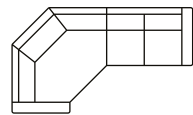

HARLOW

A collection to bring modern sophistication and style to any living space.

SOFAS FOR EVERY HOME

3 seater bended

Chaiselongue
with 2 seater

1 seater
Art. No.: 14243
H88 x D90 x W103cm

1,5 seater
Art. No.: 16233
H88 x D90 x W121cm

2 seater
Art. No.: 14244
H88 x D90 x W170cm

3 seater
Art. No.: 14242
H88 x D90 x W206cm

3 seater bent
Art. No.: 15798
H88 x D105 x W245cm

Cosy corner
with 2 arms
Art. No.: 17083
H88 x D161 x W161cm

Chaiselongue
with 2 seater (L)
Art. No.: 14245
H88 x D152 x W242cm

Chaiselongue
with 2 seater (R)
Art. No.: 14246
H88 x D152 x W242cm

Cosy corner + 1 seater
with 1 arm (L)
Art. No.: 15659
H88 x D161 x W230cm

Cosy corner + 1 seater
with 1 arm (R)
Art. No.: 15660
H88 x D161 x W230cm

Cosy corner
with 2 seater (L)
Art. No.: 14712
H88 x D161 x W297cm

Cosy corner
with 2 seater (R)
Art. No.: 14713
H88 x D161 x W297cm

Cosy corner
with 3 seater (L)
Art. No.: 14714
H88 x D161 x W333cm

Cosy corner
with 3 seater (R)
Art. No.: 14715
H88 x D161 x W333cm