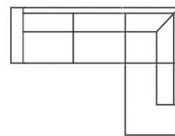

2 seater+corner 90+
1 seater
Art. No.: 15141
Dimensions:
H87 x D170 x W231cm

2 seater +
corner 90 + 2 seater
Art. No.: 15263
Dimensions:
H87 x D231 x W231cm

2 seater +
corner 90 + 3 seater
Art. No.: 15264
Dimensions:
H87 x D292 x W231cm

3 seater +
corner 90 + 2 seater
Art. No.: 15265
Dimensions:
H87 x D292 x W231cm

Technical data

Chaiselongue
with 2 seater (L)
Art. No.: 15266
Dimensions:
H87 x D155 x W216cm

Chaiselongue
with 2 seater (R)
Art. No.: 15267
Dimensions:
H87 x D155 x W216cm

Open corner
with 3 seater (L)
Art. No.: 15268
Dimensions:
H87 x D219 x W263cm

Open corner
with 3 seater (R)
Art. No.: 15269
Dimensions:
H87 x D219 x W263cm

Arm - 15cm

Fabric

Reversible
back cushion

Reversible
seat cushion
(except from velvet fabrics)