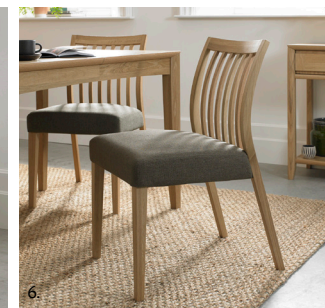

BERGEN
OAK

Bergen is a strikingly contemporary, modular-based collection of dining, living room & home office furniture that offers flexibility and practicality in tune with today's lifestyles. Made using selected high grade American oak solids & veneers, this range is hugely versatile, offering three sizes of tables, ultramodern low back slat and upholstered chairs as well as a more standard high back slat chair, in fabric or faux leather options. The design features curved tapering legs that meet the patterned tops in a three way mitre joint, boasting a real technical prowess by way of precise CNC machining, neat finishes and general technical excellence to create a complex simplicity!

8101-26
51cm x 32cm x 200cm h

1. 2-4 TABLE WITH TALL SLATTED CHAIRS WITH GREY FAUX LEATHER SEAT PADS
2. OPEN 2-4 TABLE WITH LOW BACK UPHOLSTERED CHAIRS IN BLACK GOLD 3. SIDE TABLE 4. CORNER DESK FEATURE
5. NEST OF TABLES 6. LOW BACK SLATTED CHAIR WITH BLACK GOLD SEAT PAD