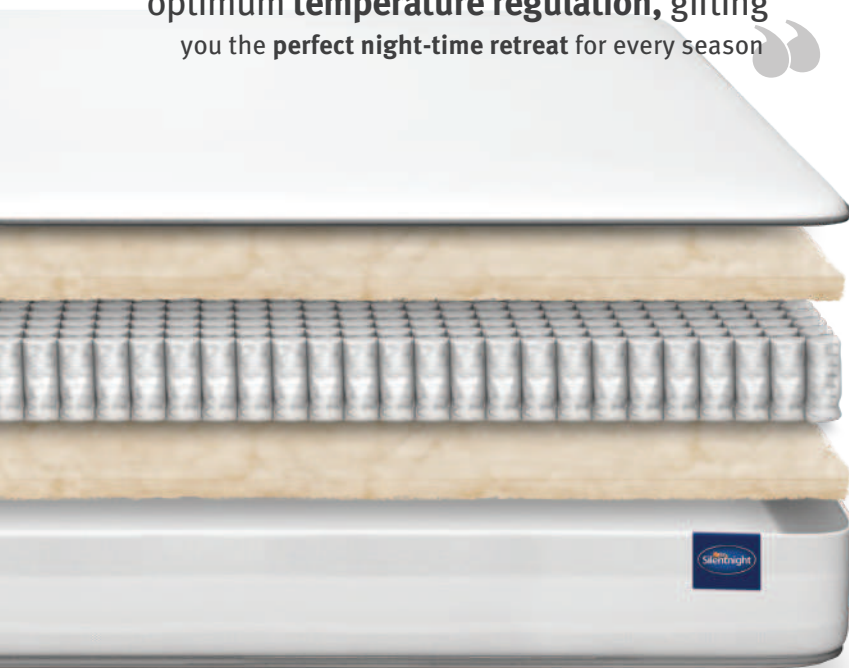

NATURAL FILLINGS

Natural wool fillings help maintain a comfortable sleeping temperature with exquisite comfort and luxurious support

MIRAPOCKET

Single layer of 1400 pocket springs responds independently to weight and delivers individual tailored support

CHEMICAL TREATMENT FREE

Flame retardent without the use of any chemical treatments providing a fresh and clean sleeping environment

DOUBLE SIDED MATTRESS
Rotate & turn regularly

FIRMNESS RATING
FIRM

SUPPORT SYSTEM
MIRAPOCKET